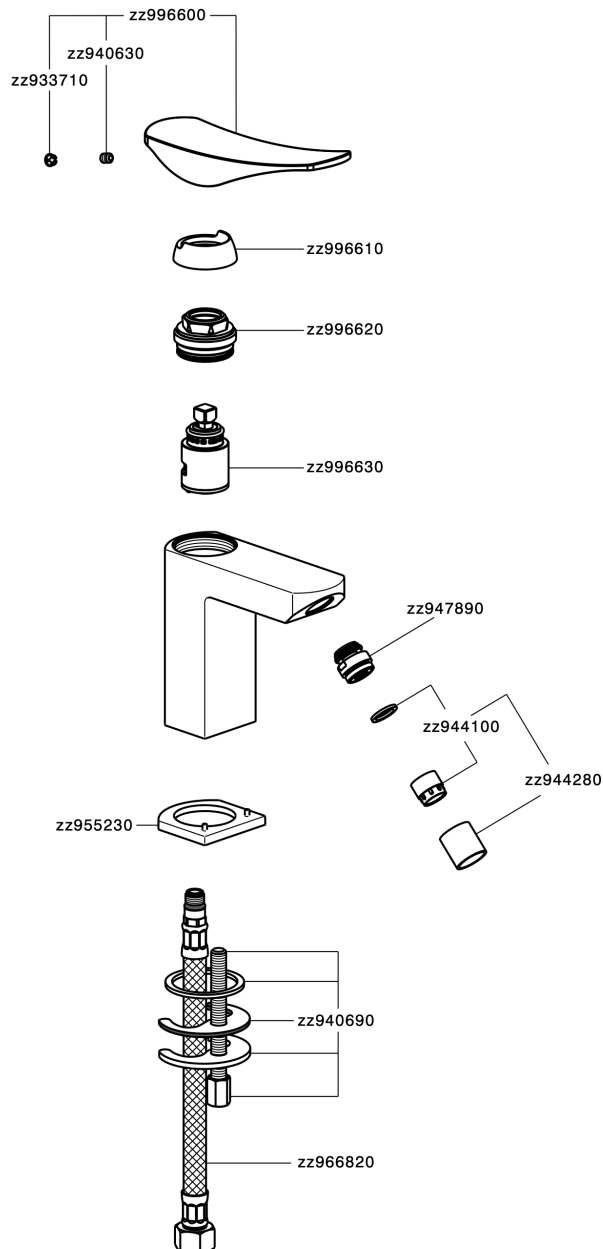

Single lever bidet mixer ROADSTER ACCENT_RA000560

MODEL **RA000560**

Single lever bidet mixer, without pop up waste, G.3/8"
Stainless Steel Flexible

AVAILABLE FINISHINGS

-  **21** 21 Chrome
-  **2B** 2B Polished Nickel
-  **2F** 2F Brushed Nickel
-  **2Q** 2Q Black Titanium
-  **40** 40 Matt Black
-  **4Q** 4Q Matt White

CHARACTERISTICS

Cartridge Spare Parts **ZZ99663000**

25 mm Cartridge

Single lever bidet mixer ROADSTER ACCENT_RA000560

RA000560

<https://en.cisal.it/single-lever-bidet-mixer-roadster-accent-ra000560>

2026-04-06