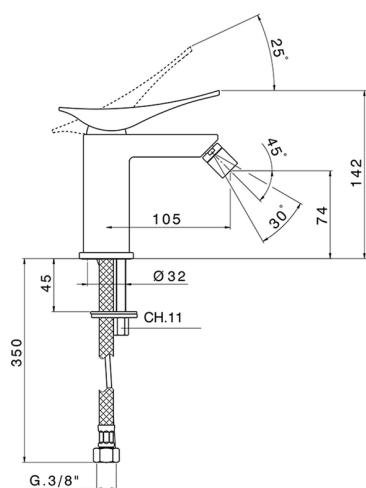

Single lever bidet mixer ROADSTER ACCENT_RA000560

MODEL **RA000560**

Single lever bidet mixer, without pop up waste, G.3/8"
Stainless Steel Flexible

AVAILABLE FINISHINGS

-  **21** 21 Chrome
-  **2B** 2B Polished Nickel
-  **2F** 2F Brushed Nickel
-  **2Q** 2Q Black Titanium
-  **40** 40 Matt Black
-  **4Q** 4Q Matt White

CHARACTERISTICS

Cartridge Spare Parts **ZZ99663000**

25 mm Cartridge

Single lever bidet mixer ROADSTER ACCENT_RA000560

RA000560

<https://en.cisal.it/single-lever-bidet-mixer-roadster-accent-ra000560>

2026-04-06