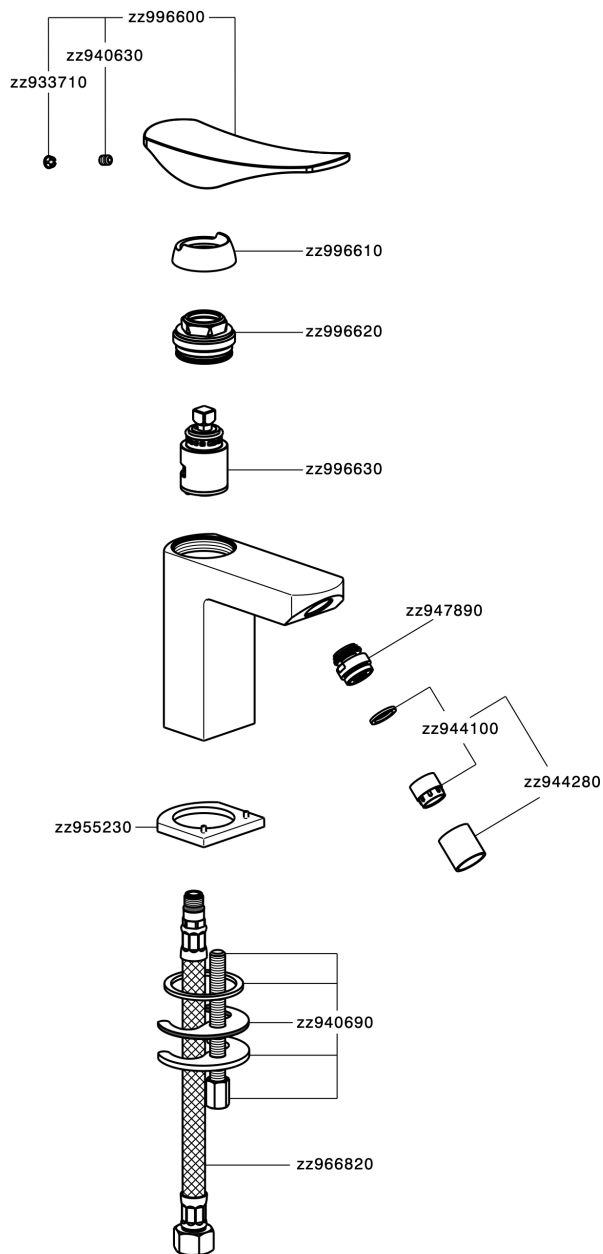

Single lever bidet mixer ROADSTER ACCENT_RA000560

RA000560

<https://en.cisal.it/single-lever-bidet-mixer-roadster-accent-ra000560>

2026-06-14