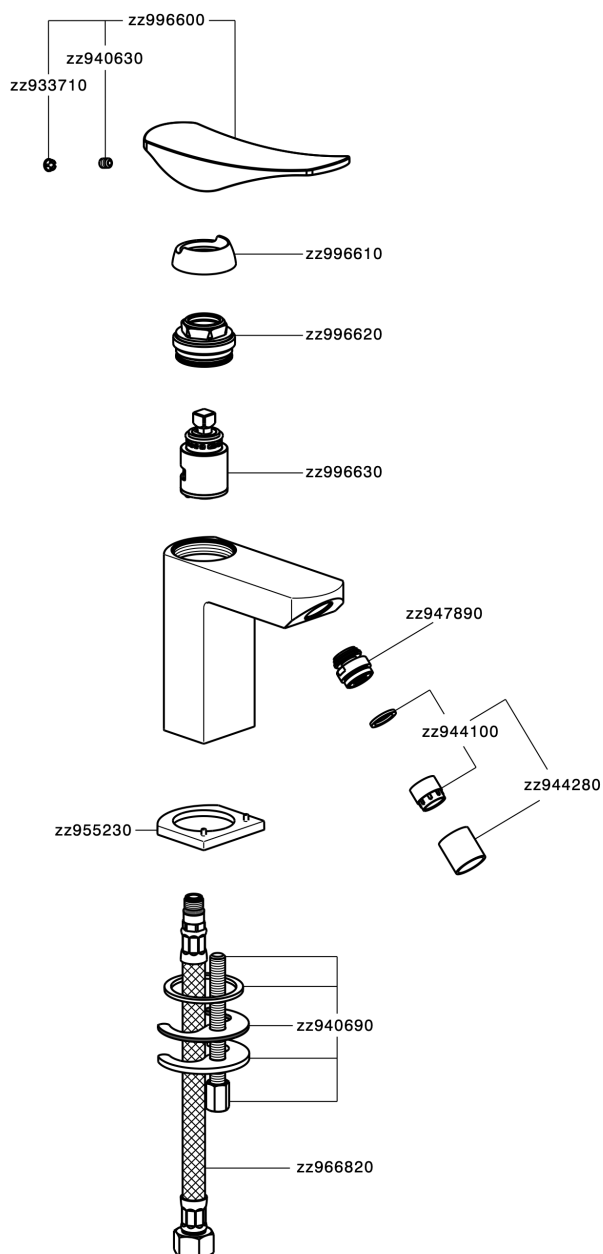

Single lever bidet mixer ROADSTER ACCENT_RA000560

RA000560

<https://en.cisal.it/single-lever-bidet-mixer-roadster-accent-ra000560>

2026-04-06