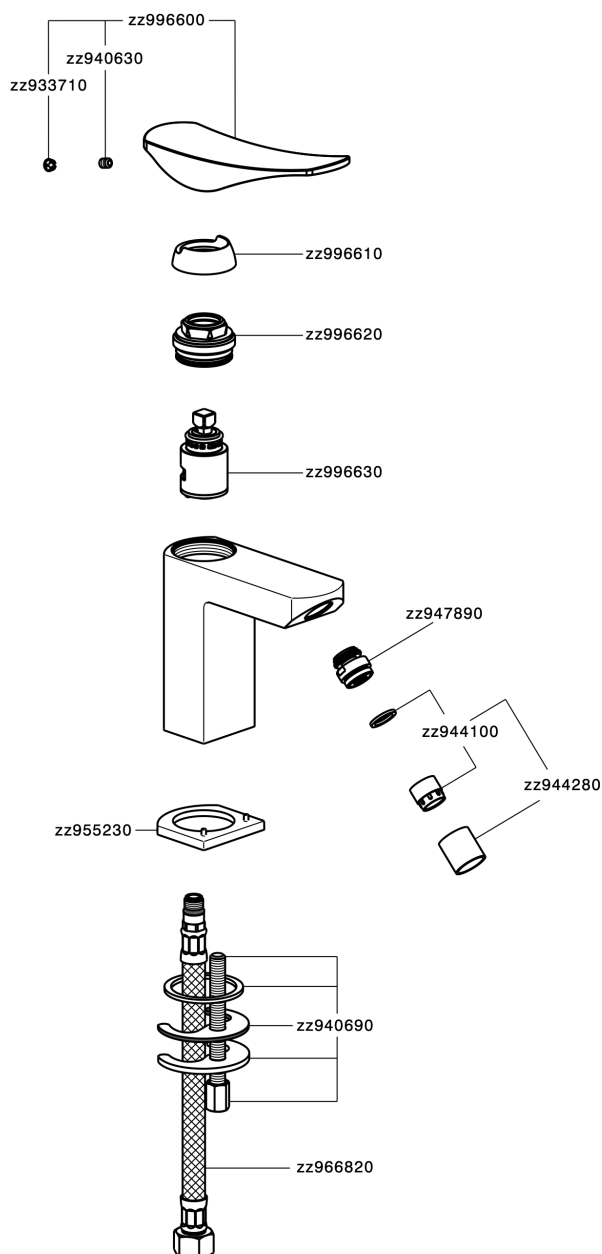

Single lever bidet mixer ROADSTER ACCENT_RA000560

RA000560

<https://en.cisal.it/single-lever-bidet-mixer-roadster-accent-ra000560>

2026-04-26