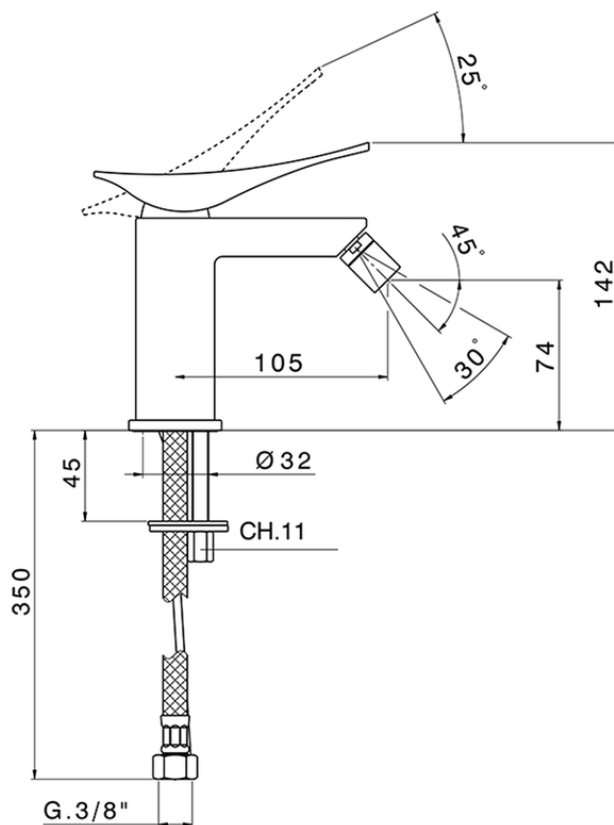

Single lever bidet mixer ROADSTER ACCENT_RA000560

RA000560

<https://en.cisal.it/single-lever-bidet-mixer-roadster-accent-ra000560>

2026-06-14