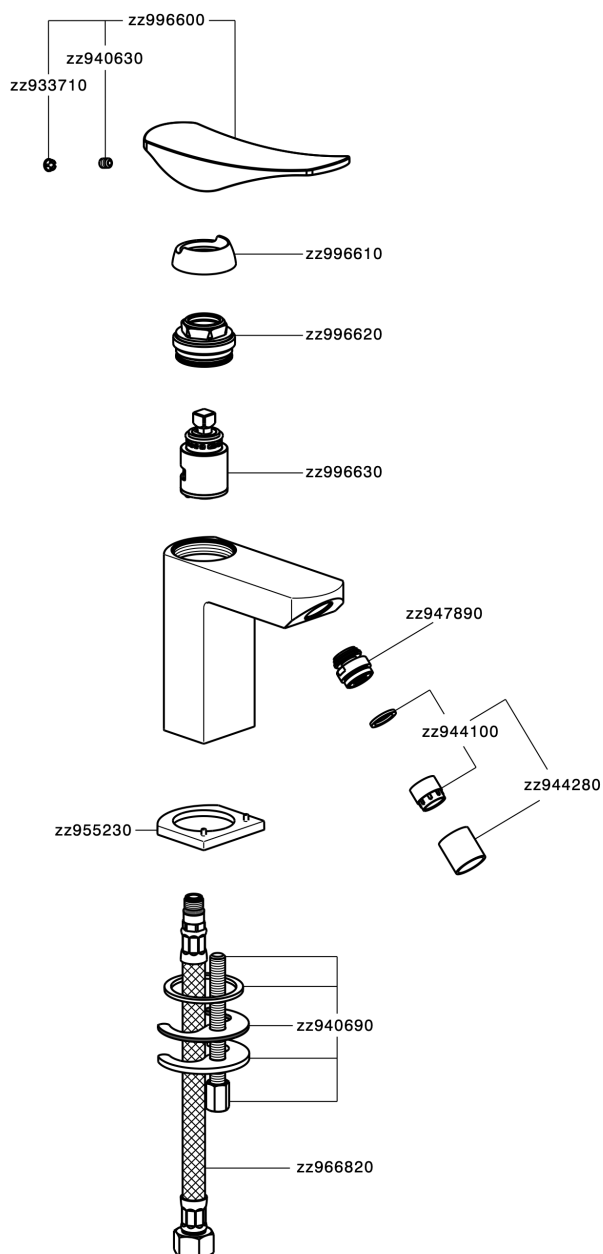

## Single lever bidet mixer ROADSTER ACCENT\_RA000560

RA000560

<https://en.cisal.it/single-lever-bidet-mixer-roadster-accent-ra000560>

2026-06-13