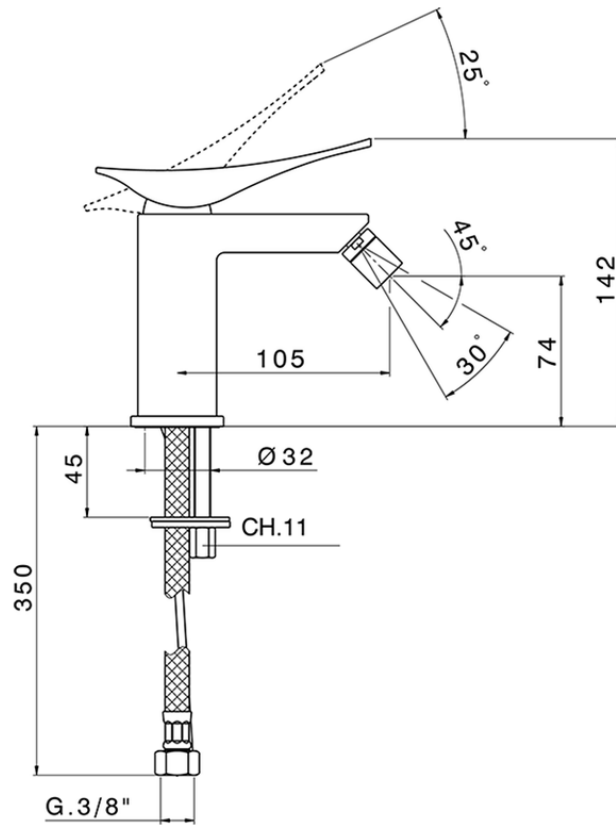

Single lever bidet mixer ROADSTER ACCENT_RA000560

RA000560

<https://en.cisal.it/single-lever-bidet-mixer-roadster-accent-ra000560>

2026-06-13