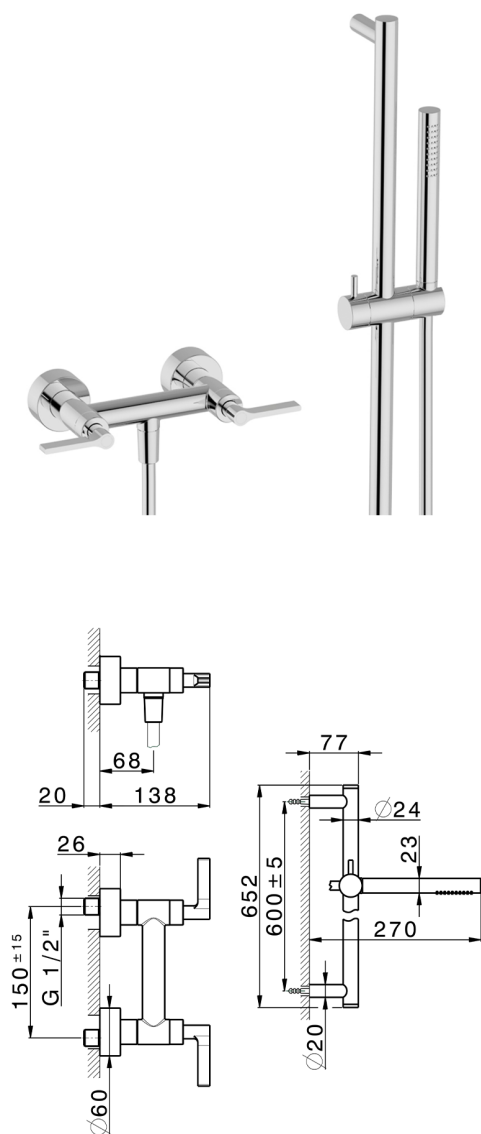

Shower mixer, full equipment GRACE_GL000460

MODEL **GL000460**

Shower mixer, full equipment, 60 cm slide rail kit with sliding bracket, 22,5 mm Brass One Spray handshower, 150 cm SUPREME smooth flexible hose

AVAILABLE FINISHINGS

- **21** 21 Chrome
- **2F** 2F Brushed Nickel
- **2W** 2W Brushed Gold
- **5H** 5H Dark Brass Brushed
- **5L** 5L Brushed Black Titanium
- **6T** 6T Chrome/Matt Black

CHARACTERISTICS

2026-06-14