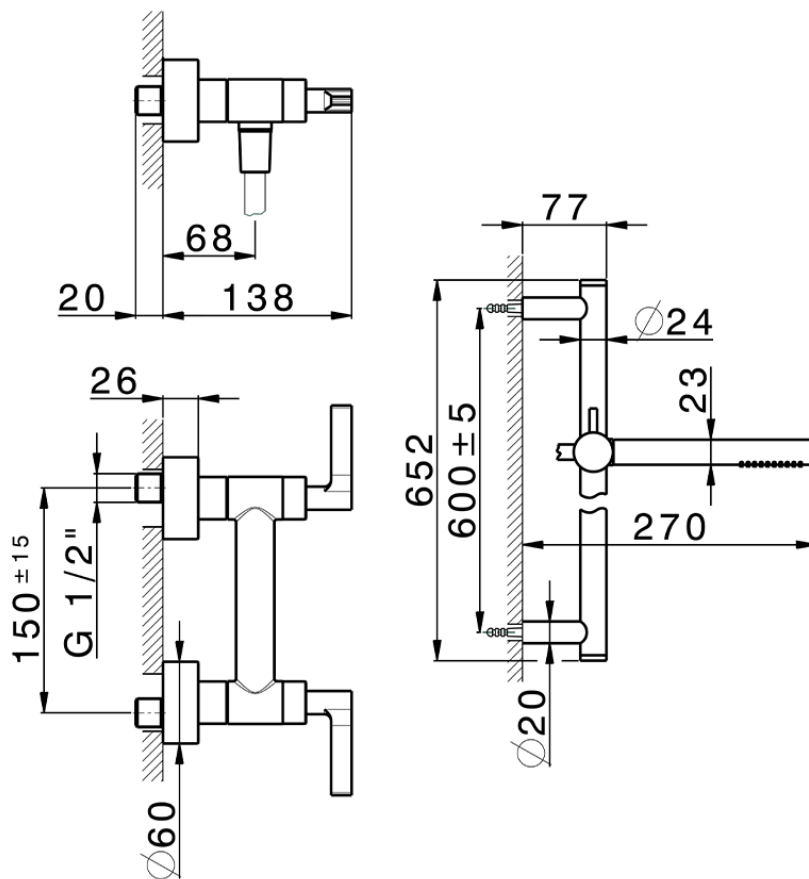

Shower mixer, full equipment GRACE_GL000460

GL000460

<https://en.cisal.it/shower-mixer-full-equipment-grace-gl000460>

2026-05-17