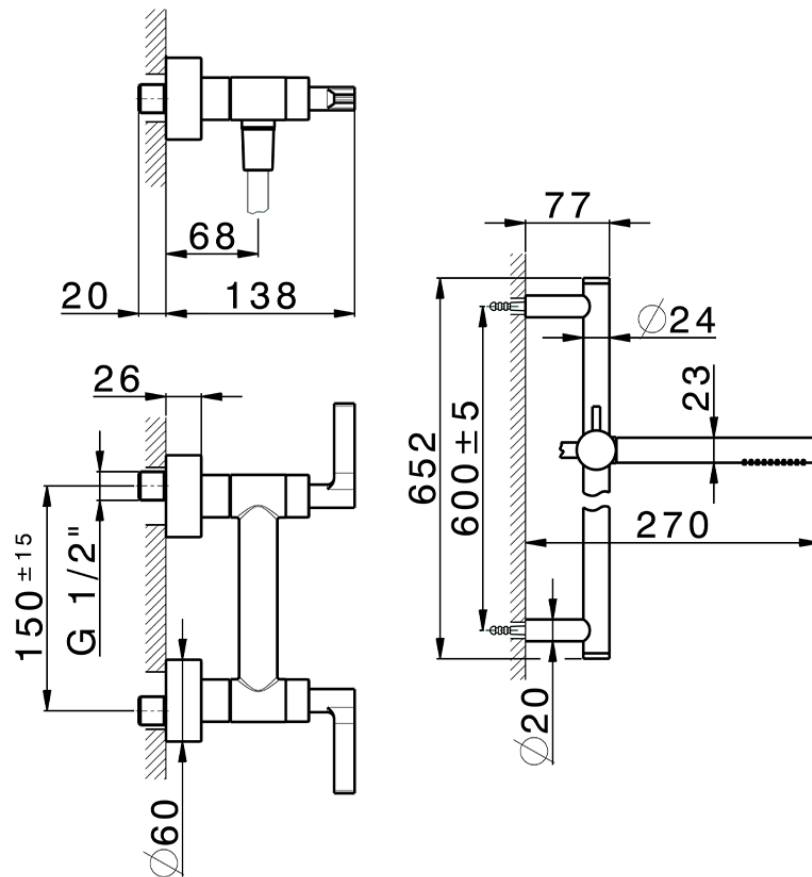

Shower mixer, full equipment GRACE_GL000460

GL000460

<https://en.cisal.it/shower-mixer-full-equipment-grace-gl000460>

2026-06-14