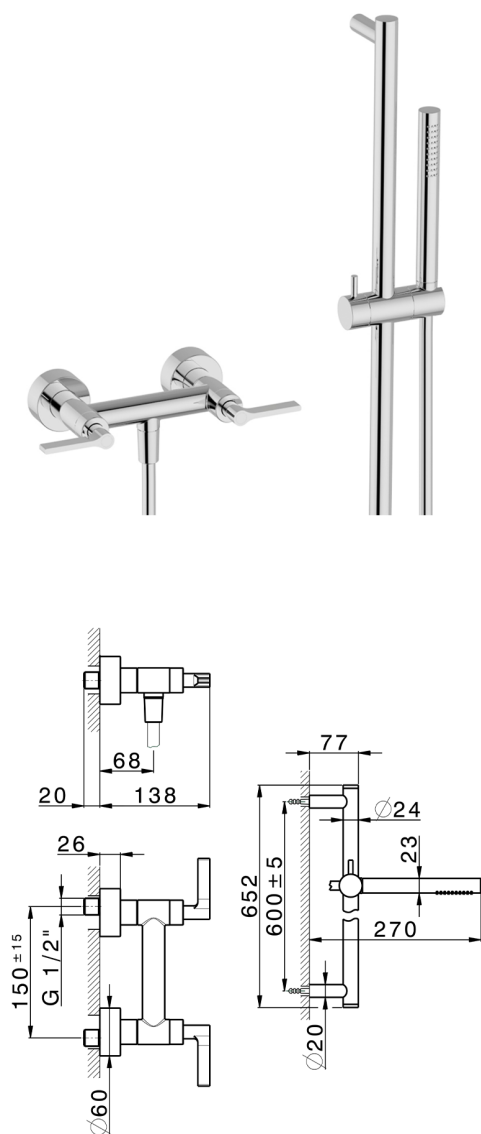

Shower mixer, full equipment GRACE_GL000460

MODEL **GL000460**

Shower mixer, full equipment, 60 cm slide rail kit with sliding bracket, 22,5 mm Brass One Spray handshower, 150 cm SUPREME smooth flexible hose

AVAILABLE FINISHINGS

-  **21** 21 Chrome
-  **2F** 2F Brushed Nickel
-  **2W** 2W Brushed Gold
-  **5H** 5H Dark Brass Brushed
-  **5L** 5L Brushed Black Titanium
-  **6T** 6T Chrome/Matt Black

CHARACTERISTICS