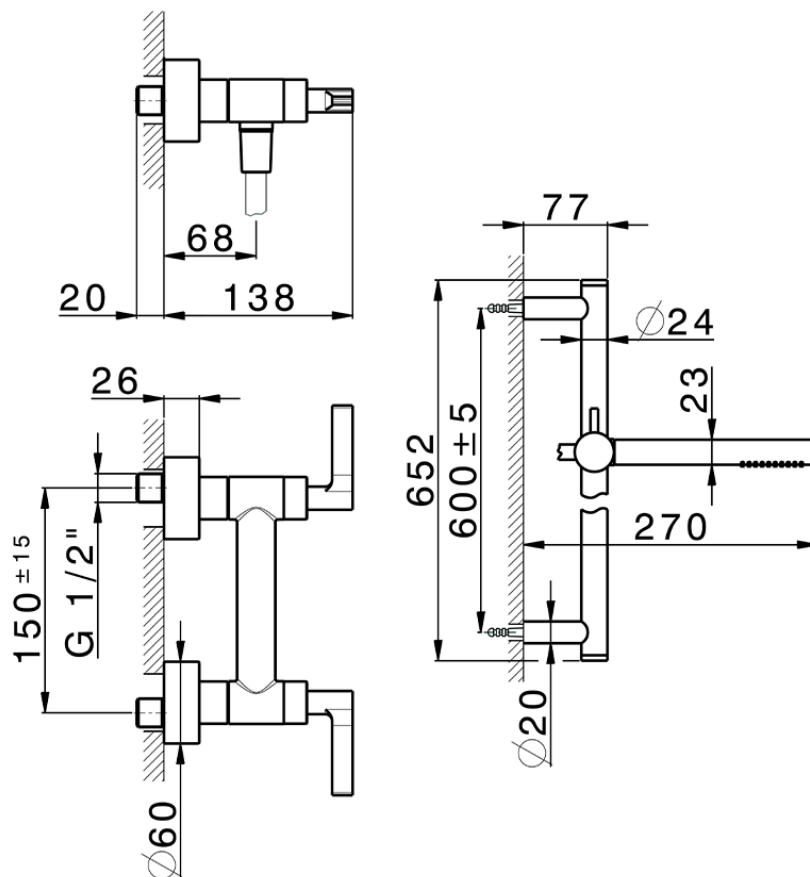

Shower mixer, full equipment GRACE_GL000460

GL000460

<https://en.cisal.it/shower-mixer-full-equipment-grace-gl000460>

2026-04-26