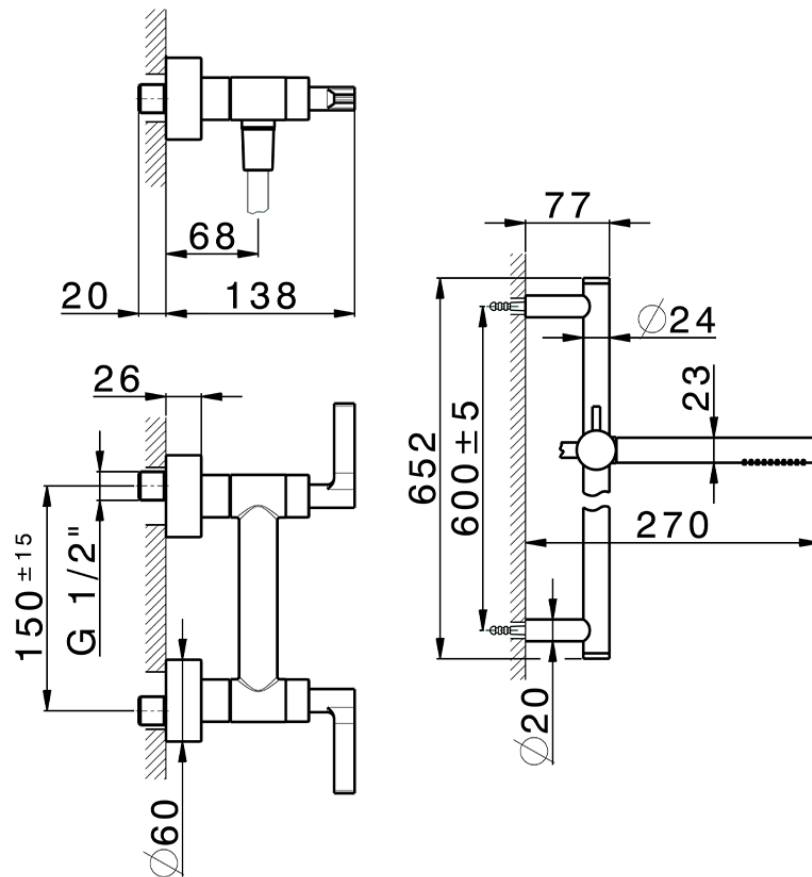

Shower mixer, full equipment GRACE_GL000460

GL000460

<https://en.cisal.it/shower-mixer-full-equipment-grace-gl000460>

2026-04-06