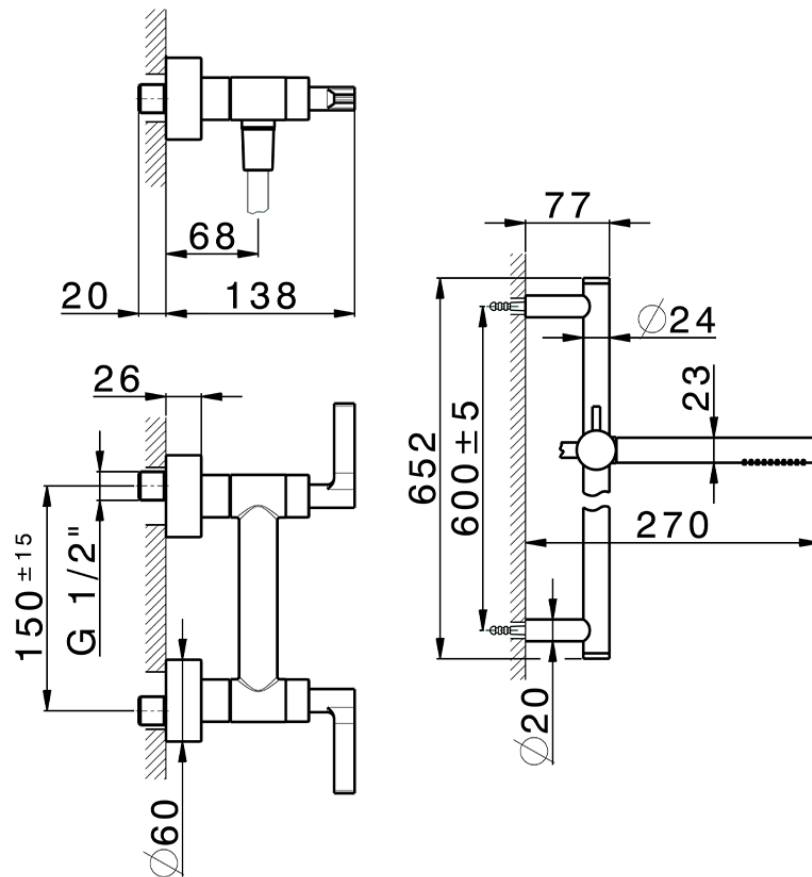

Shower mixer, full equipment GRACE_GL000460

GL000460

<https://en.cisal.it/shower-mixer-full-equipment-grace-gl000460>

2026-06-13