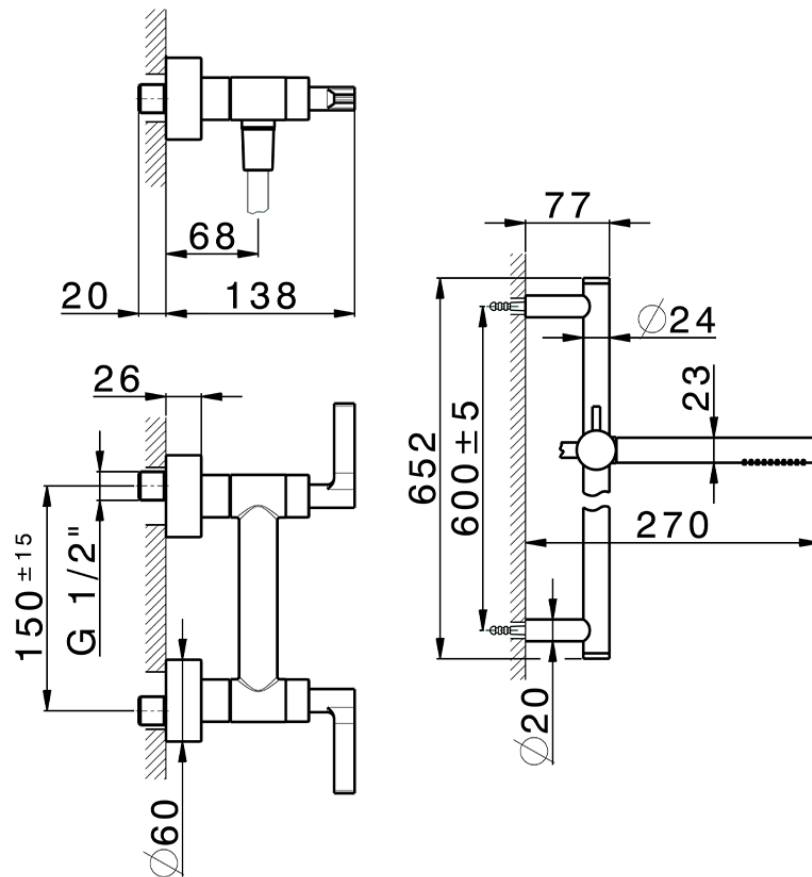

## Shower mixer, full equipment GRACE\_GL000460

GL000460

<https://en.cisal.it/shower-mixer-full-equipment-grace-gl000460>

2026-06-10