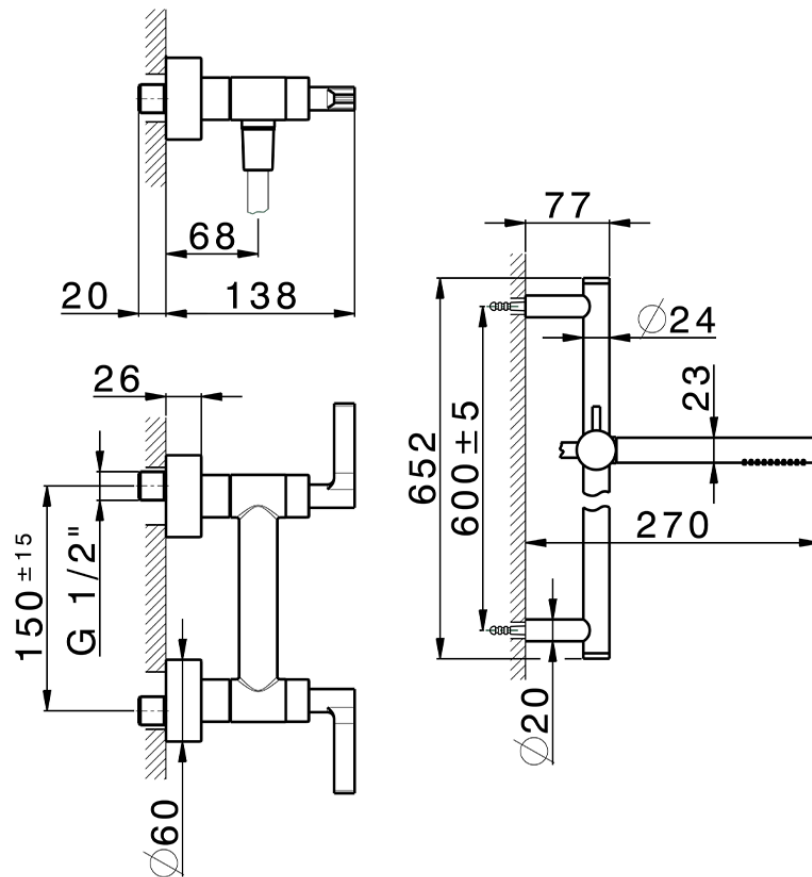

## Shower mixer, full equipment GRACE\_GL000460

GL000460

<https://en.cisal.it/shower-mixer-full-equipment-grace-gl000460>

2026-04-06