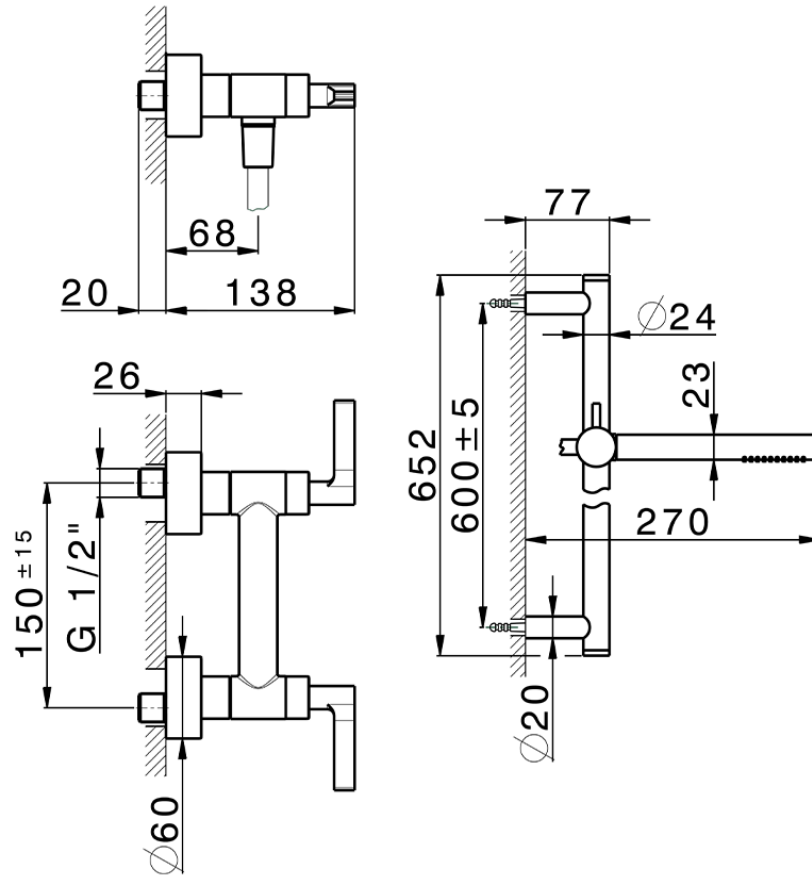

Shower mixer, full equipment GRACE_GL000460

GL000460

<https://en.cisal.it/shower-mixer-full-equipment-grace-gl000460>

2026-04-26