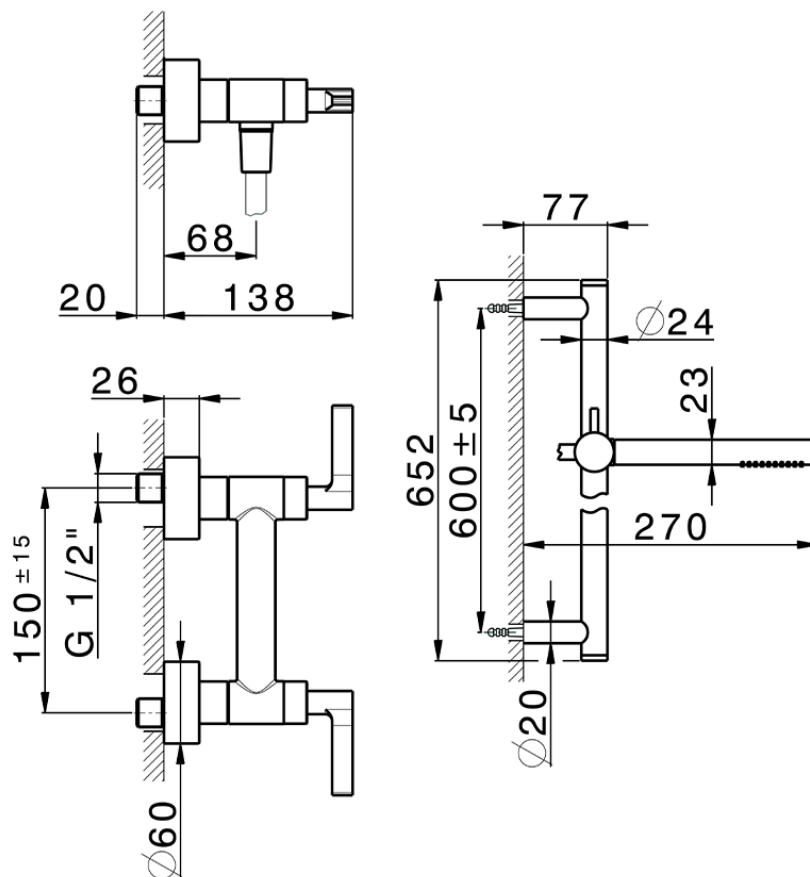

Shower mixer, full equipment GRACE_GL000460

GL000460

<https://en.cisal.it/shower-mixer-full-equipment-grace-gl000460>

2026-05-17