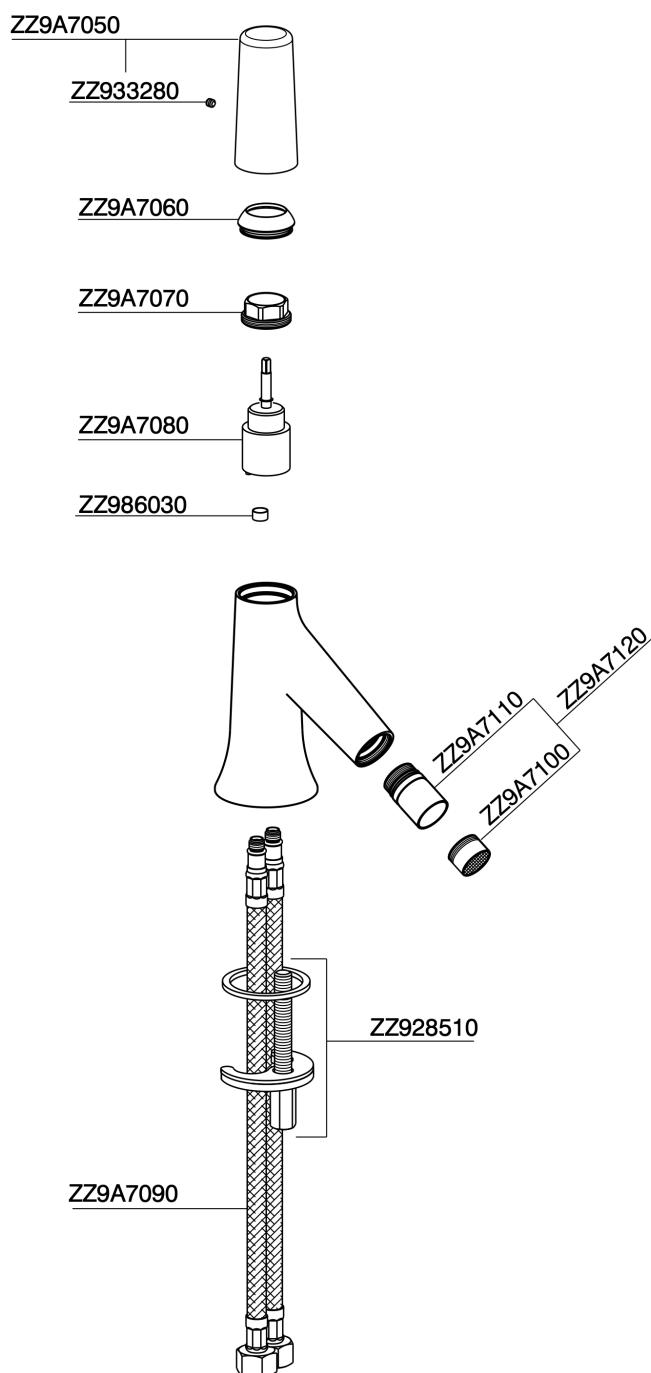

Single lever bidet mixer VITA_VI000564

MODEL **VI000564**

Single lever bidet mixer, without automatic pop-up waste, G.3/8" stainless steel flexible hoses

AVAILABLE FINISHINGS

-  **21** 21 Chrome
-  **2Q** 2Q Black Titanium
-  **40** 40 Matt Black
-  **4Q** 4Q Matt White

CHARACTERISTICS

Cartridge Spare Parts **ZZ9A708000**

25mm Joystick single-lever cartridge

Single lever bidet mixer VITA_VI000564

VI000564

<https://en.cisal.it/single-lever-bidet-mixer-vita-vi000564>

2026-06-05