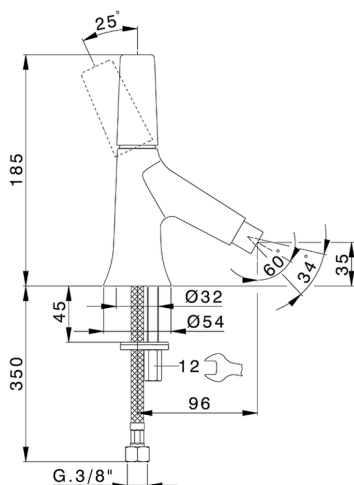

Single lever bidet mixer VITA_VI000564

MODEL **VI000564**

Single lever bidet mixer, without automatic pop-up waste, G.3/8" stainless steel flexible hoses

AVAILABLE FINISHINGS

-  **21** 21 Chrome
-  **2Q** 2Q Black Titanium
-  **40** 40 Matt Black
-  **4Q** 4Q Matt White

CHARACTERISTICS

Cartridge Spare Parts **ZZ9A708000**

25mm Joystick single-lever cartridge

Single lever bidet mixer VITA_VI000564

VI000564

<https://en.cisal.it/single-lever-bidet-mixer-vita-vi000564>

2026-06-05