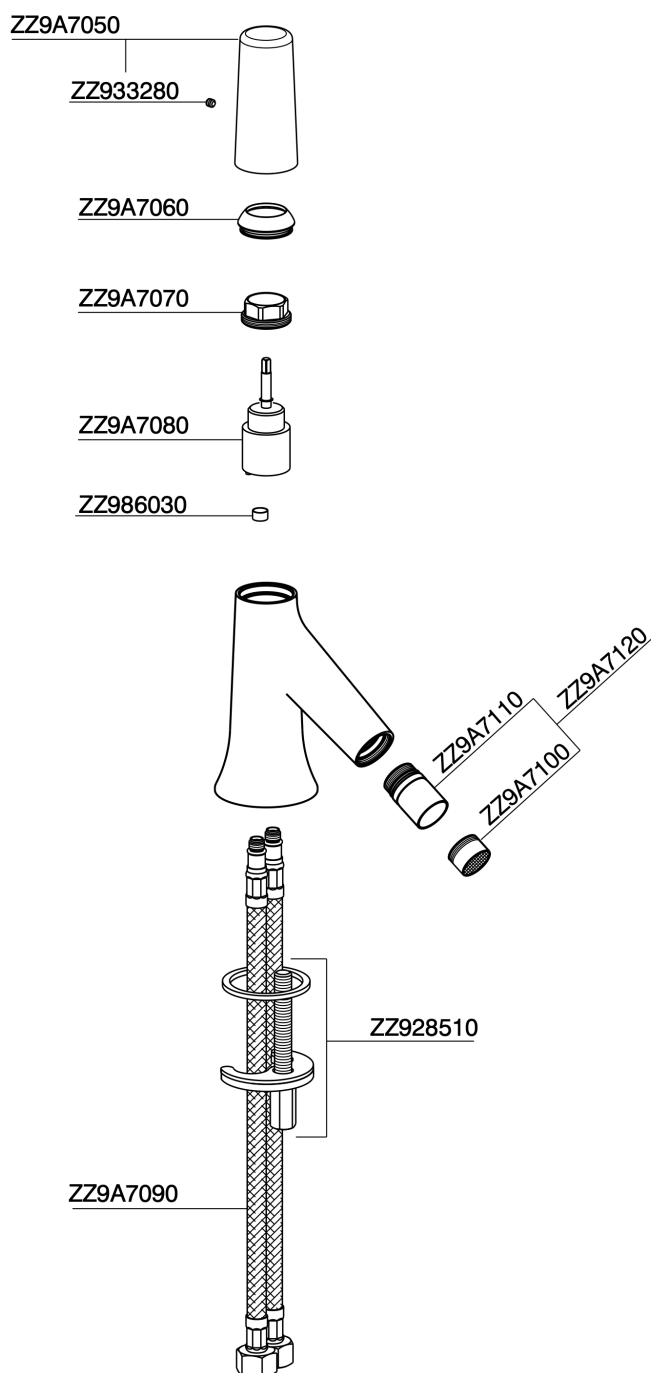

Single lever bidet mixer VITA_VI000564

MODEL **VI000564**

Single lever bidet mixer, without automatic pop-up waste, G.3/8" stainless steel flexible hoses

AVAILABLE FINISHINGS

-  **21** 21 Chrome
-  **2Q** 2Q Black Titanium
-  **40** 40 Matt Black
-  **4Q** 4Q Matt White

CHARACTERISTICS

Cartridge Spare Parts **ZZ9A708000**

25mm Joystick single-lever cartridge

Single lever bidet mixer VITA_VI000564

VI000564

<https://en.cisal.it/single-lever-bidet-mixer-vita-vi000564>

2026-06-26