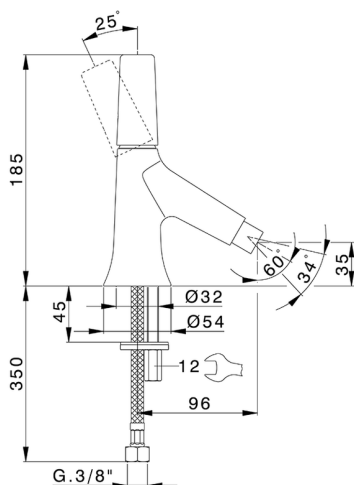

Single lever bidet mixer VITA_VI000564

MODEL **VI000564**

Single lever bidet mixer, without automatic pop-up waste, G.3/8" stainless steel flexible hoses

AVAILABLE FINISHINGS

-  **21** 21 Chrome
-  **2Q** 2Q Black Titanium
-  **40** 40 Matt Black
-  **4Q** 4Q Matt White

CHARACTERISTICS

Cartridge Spare Parts **ZZ9A708000**

25mm Joystick single-lever cartridge

Single lever bidet mixer VITA_VI000564

VI000564

<https://en.cisal.it/single-lever-bidet-mixer-vita-vi000564>

2026-06-26