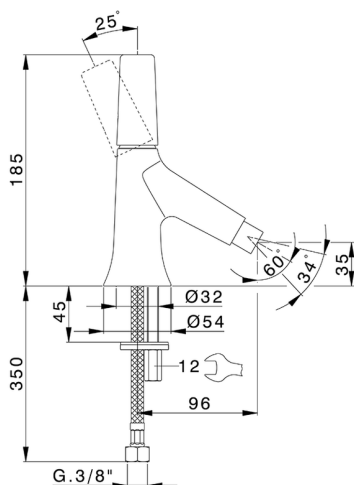

Single lever bidet mixer VITA_VI000564

MODEL **VI000564**

Single lever bidet mixer, without automatic pop-up waste, G.3/8" stainless steel flexible hoses

AVAILABLE FINISHINGS

-  **21** 21 Chrome
-  **2Q** 2Q Black Titanium
-  **40** 40 Matt Black
-  **4Q** 4Q Matt White

CHARACTERISTICS

Cartridge Spare Parts **ZZ9A708000**

25mm Joystick single-lever cartridge

Single lever bidet mixer VITA_VI000564

VI000564

<https://en.cisal.it/single-lever-bidet-mixer-vita-vi000564>

2026-05-15