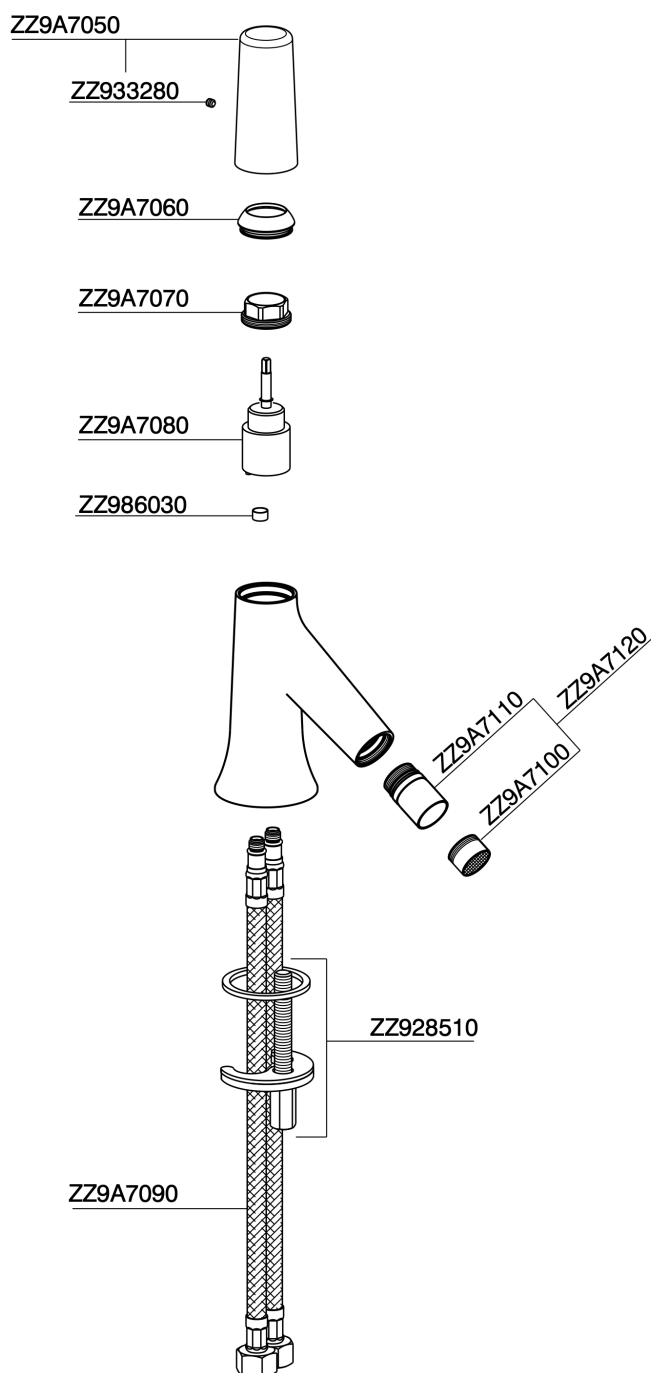

Single lever bidet mixer VITA_VI000564

MODEL **VI000564**

Single lever bidet mixer, without automatic pop-up waste, G.3/8" stainless steel flexible hoses

AVAILABLE FINISHINGS

-  **21** 21 Chrome
-  **2Q** 2Q Black Titanium
-  **40** 40 Matt Black
-  **4Q** 4Q Matt White

CHARACTERISTICS

Cartridge Spare Parts **ZZ9A708000**

25mm Joystick single-lever cartridge

Single lever bidet mixer VITA_VI000564

VI000564

<https://en.cisal.it/single-lever-bidet-mixer-vita-vi000564>

2026-05-15