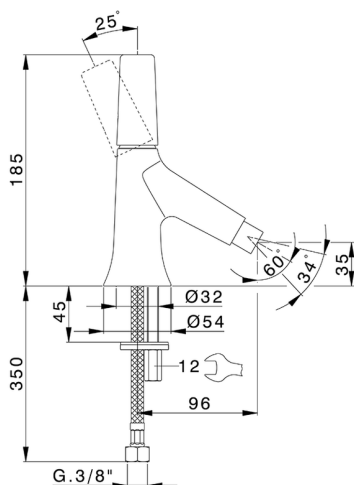

Single lever bidet mixer VITA_VI000564

MODEL **VI000564**

Single lever bidet mixer, without automatic pop-up waste, G.3/8" stainless steel flexible hoses

AVAILABLE FINISHINGS

-  **21** 21 Chrome
-  **2Q** 2Q Black Titanium
-  **40** 40 Matt Black
-  **4Q** 4Q Matt White

CHARACTERISTICS

Cartridge Spare Parts **ZZ9A708000**

25mm Joystick single-lever cartridge

Single lever bidet mixer VITA_VI000564

VI000564

<https://en.cisal.it/single-lever-bidet-mixer-vita-vi000564>

2026-06-04