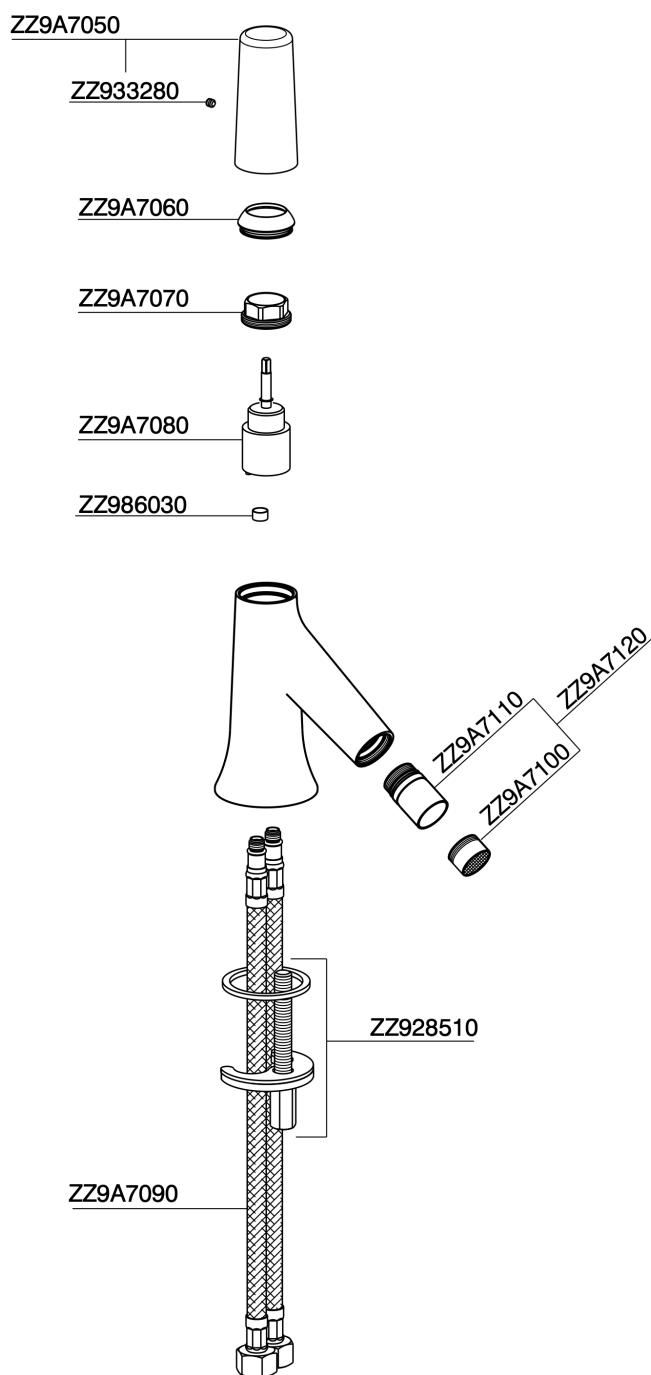

Single lever bidet mixer VITA_VI000564

MODEL **VI000564**

Single lever bidet mixer, without automatic pop-up waste, G.3/8" stainless steel flexible hoses

AVAILABLE FINISHINGS

-  **21** 21 Chrome
-  **2Q** 2Q Black Titanium
-  **40** 40 Matt Black
-  **4Q** 4Q Matt White

CHARACTERISTICS

Cartridge Spare Parts **ZZ9A708000**

25mm Joystick single-lever cartridge

Single lever bidet mixer VITA_VI000564

VI000564

<https://en.cisal.it/single-lever-bidet-mixer-vita-vi000564>

2026-04-24