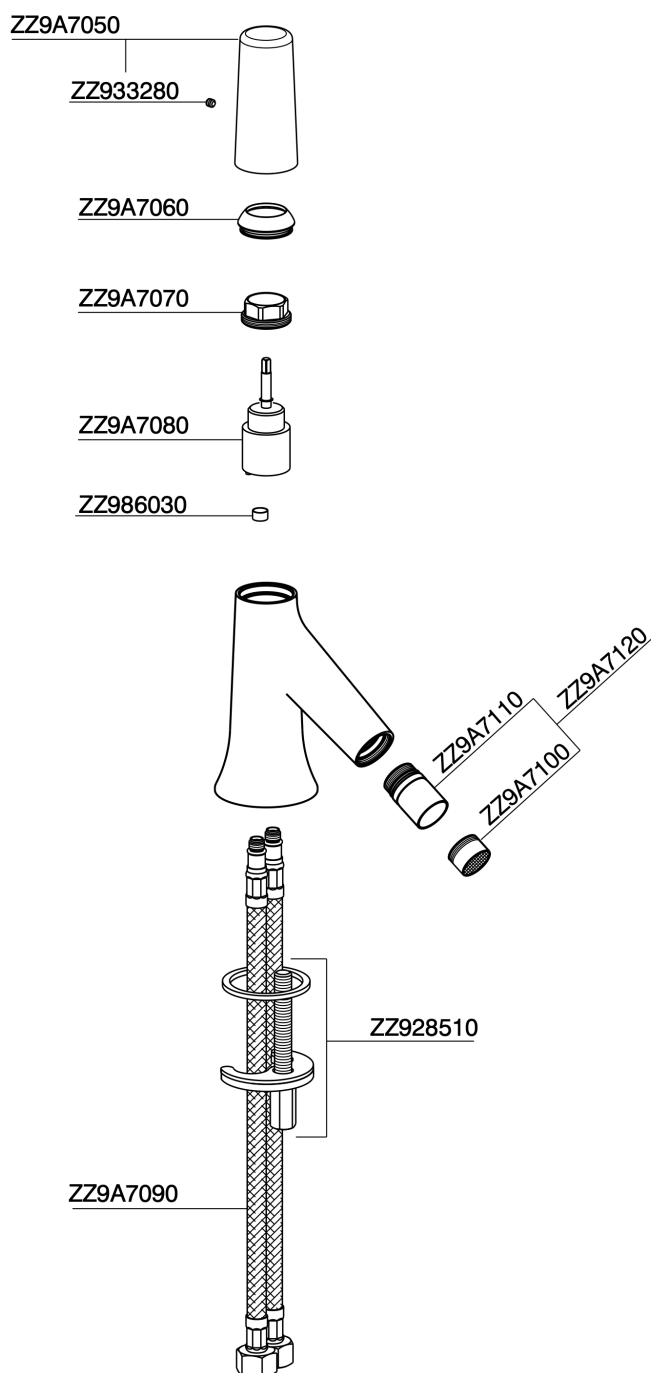

Single lever bidet mixer VITA_VI000564

MODEL **VI000564**

Single lever bidet mixer, without automatic pop-up waste, G.3/8" stainless steel flexible hoses

AVAILABLE FINISHINGS

-  **21** 21 Chrome
-  **2Q** 2Q Black Titanium
-  **40** 40 Matt Black
-  **4Q** 4Q Matt White

CHARACTERISTICS

Cartridge Spare Parts **ZZ9A708000**

25mm Joystick single-lever cartridge

Single lever bidet mixer VITA_VI000564

VI000564

<https://en.cisal.it/single-lever-bidet-mixer-vita-vi000564>

2026-06-04