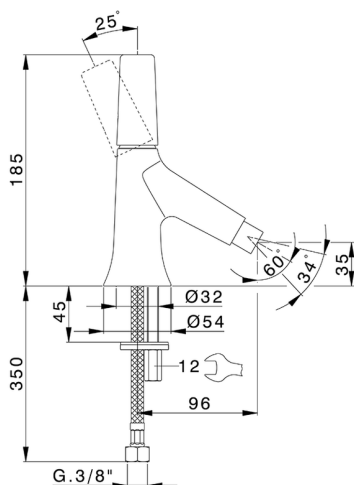

Single lever bidet mixer VITA_VI000564

MODEL **VI000564**

Single lever bidet mixer, without automatic pop-up waste, G.3/8" stainless steel flexible hoses

AVAILABLE FINISHINGS

-  **21** 21 Chrome
-  **2Q** 2Q Black Titanium
-  **40** 40 Matt Black
-  **4Q** 4Q Matt White

CHARACTERISTICS

Cartridge Spare Parts **ZZ9A708000**

25mm Joystick single-lever cartridge

Single lever bidet mixer VITA_VI000564

VI000564

<https://en.cisal.it/single-lever-bidet-mixer-vita-vi000564>

2026-04-24