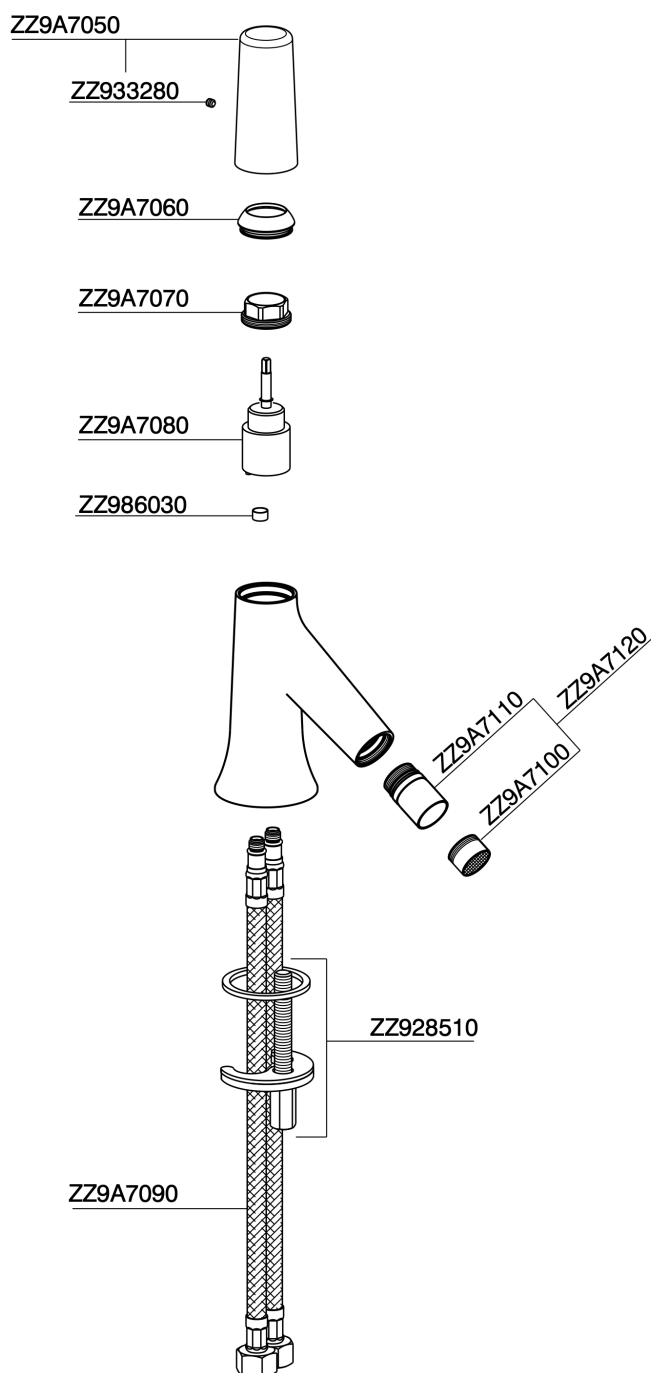

## Single lever bidet mixer VITA\_VI000564

MODEL **VI000564**

Single lever bidet mixer, without automatic pop-up waste, G.3/8" stainless steel flexible hoses

### CHARACTERISTICS

Cartridge Spare Parts **ZZ9A708000**

**25mm Joystick single-lever cartridge**

## Single lever bidet mixer VITA\_VI000564

VI000564

<https://en.cisal.it/single-lever-bidet-mixer-vita-vi000564>

2026-06-26