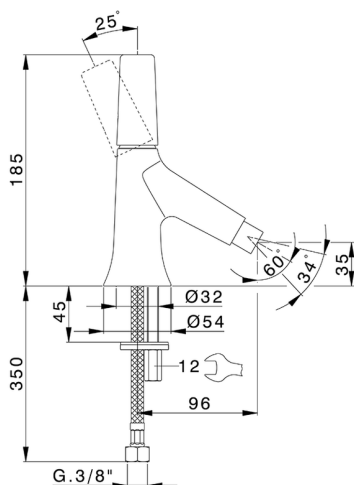

Single lever bidet mixer VITA_VI000564

MODEL **VI000564**

Single lever bidet mixer, without automatic pop-up waste, G.3/8" stainless steel flexible hoses

AVAILABLE FINISHINGS

-  **21** 21 Chrome
-  **2Q** 2Q Black Titanium
-  **40** 40 Matt Black
-  **4Q** 4Q Matt White

CHARACTERISTICS

Cartridge Spare Parts **ZZ9A708000**

25mm Joystick single-lever cartridge

Single lever bidet mixer VITA_VI000564

VI000564

<https://en.cisal.it/single-lever-bidet-mixer-vita-vi000564>

2026-04-25