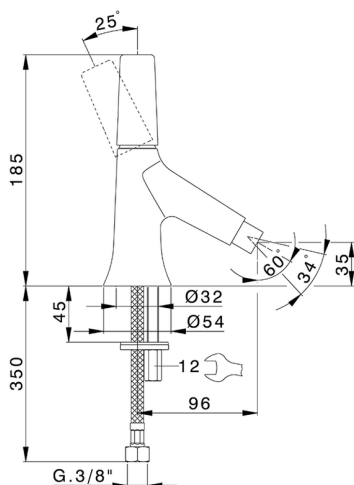

## Single lever bidet mixer VITA\_VI000564

MODEL **VI000564**

Single lever bidet mixer, without automatic pop-up waste, G.3/8" stainless steel flexible hoses

### CHARACTERISTICS

Cartridge Spare Parts **ZZ9A708000**

**25mm Joystick single-lever cartridge**