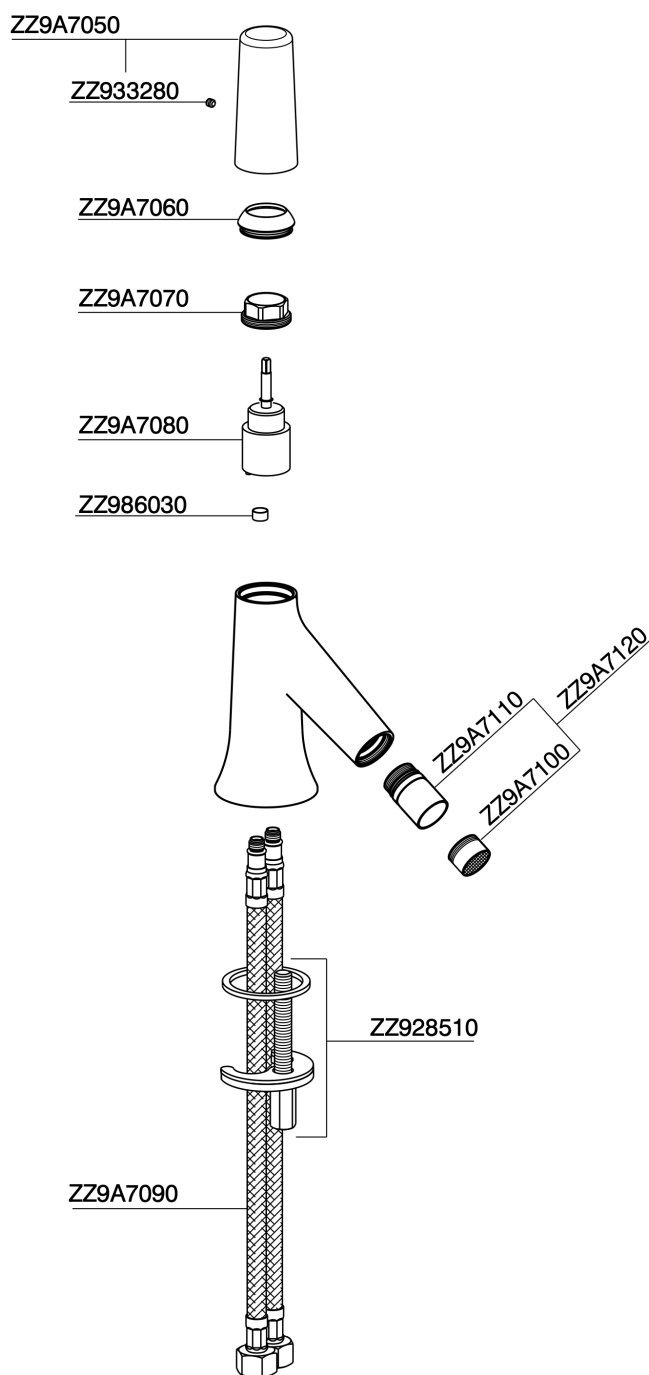

Single lever bidet mixer VITA_VI000564

MODEL **VI000564**

Single lever bidet mixer, without automatic pop-up waste, G.3/8" stainless steel flexible hoses

AVAILABLE FINISHINGS

-  **21** 21 Chrome
-  **2Q** 2Q Black Titanium
-  **40** 40 Matt Black
-  **4Q** 4Q Matt White

CHARACTERISTICS

Cartridge Spare Parts **ZZ9A708000**

25mm Joystick single-lever cartridge

Single lever bidet mixer VITA_VI000564

VI000564

<https://en.cisal.it/single-lever-bidet-mixer-vita-vi000564>

2026-04-25