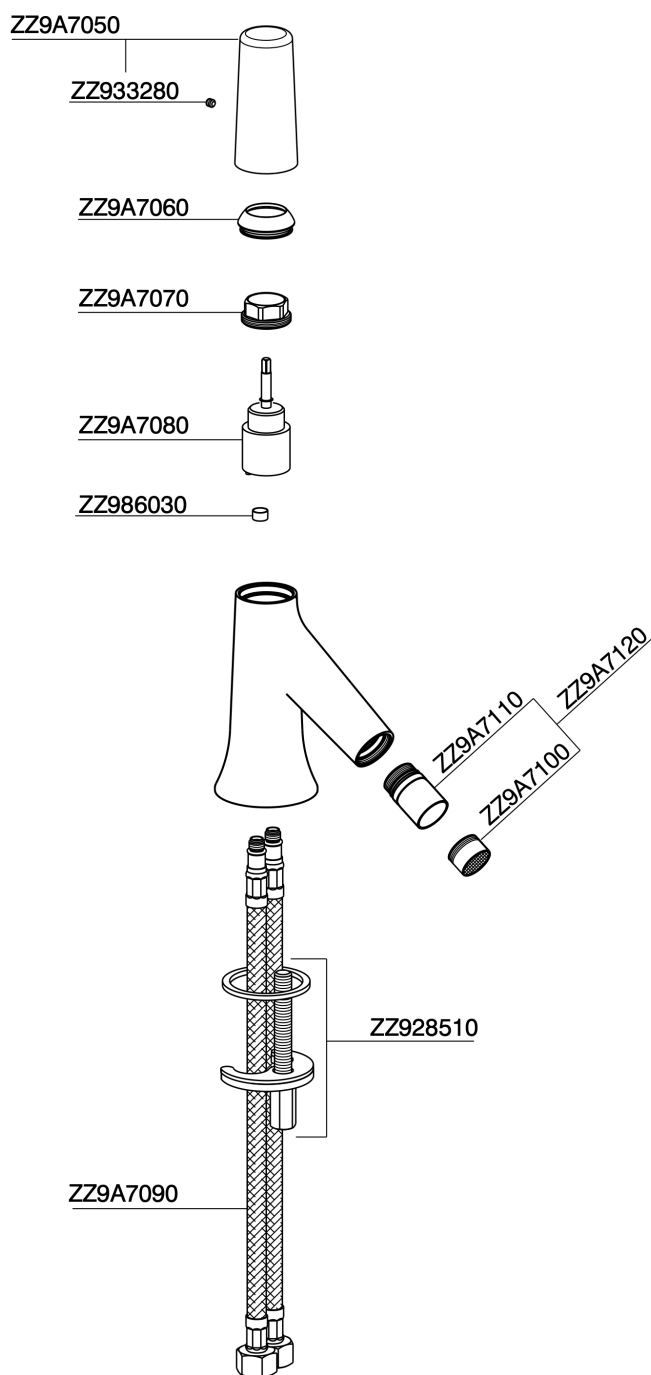

## Single lever bidet mixer VITA\_VI000564

MODEL **VI000564**

Single lever bidet mixer, without automatic pop-up waste, G.3/8" stainless steel flexible hoses

### CHARACTERISTICS

Cartridge Spare Parts **ZZ9A708000**

**25mm Joystick single-lever cartridge**

## Single lever bidet mixer VITA\_VI000564

VI000564

<https://en.cisal.it/single-lever-bidet-mixer-vita-vi000564>

2026-04-04