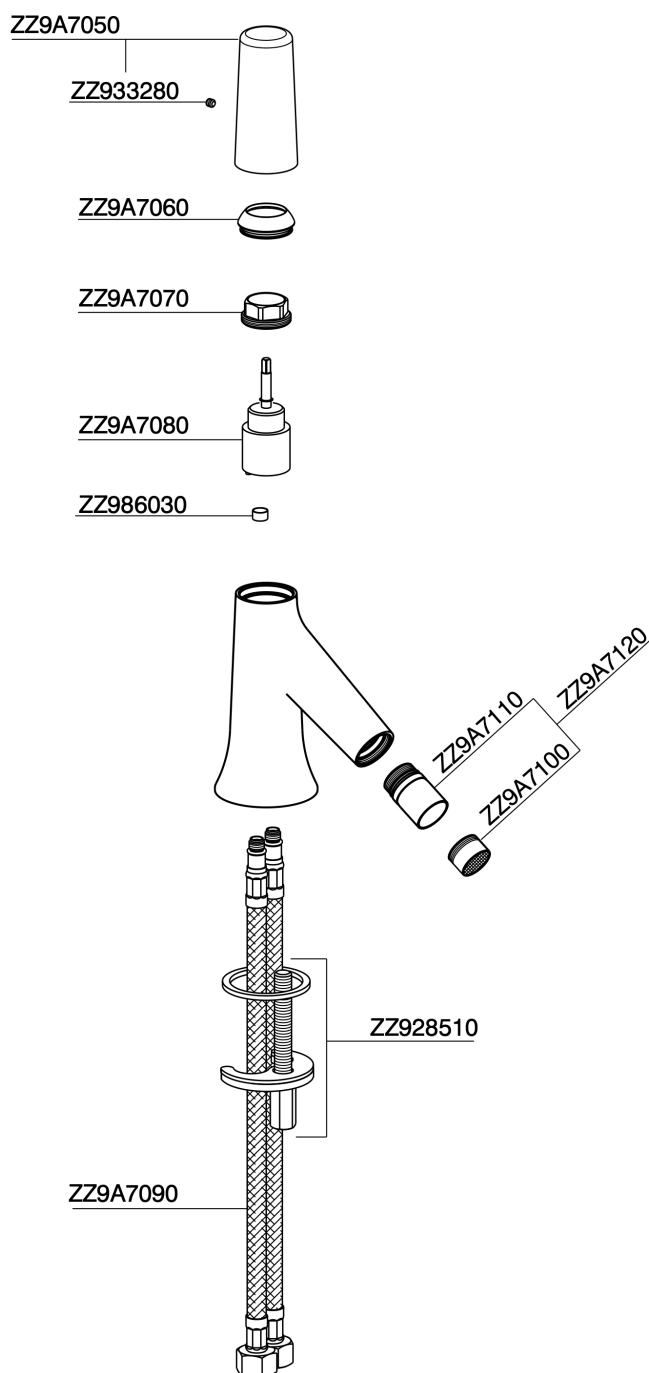

Single lever bidet mixer VITA_VI000564

MODEL **VI000564**

Single lever bidet mixer, without automatic pop-up waste, G.3/8" stainless steel flexible hoses

AVAILABLE FINISHINGS

-  **21** 21 Chrome
-  **2Q** 2Q Black Titanium
-  **40** 40 Matt Black
-  **4Q** 4Q Matt White

CHARACTERISTICS

Cartridge Spare Parts **ZZ9A708000**

25mm Joystick single-lever cartridge

Single lever bidet mixer VITA_VI000564

VI000564

<https://en.cisal.it/single-lever-bidet-mixer-vita-vi000564>

2026-06-04