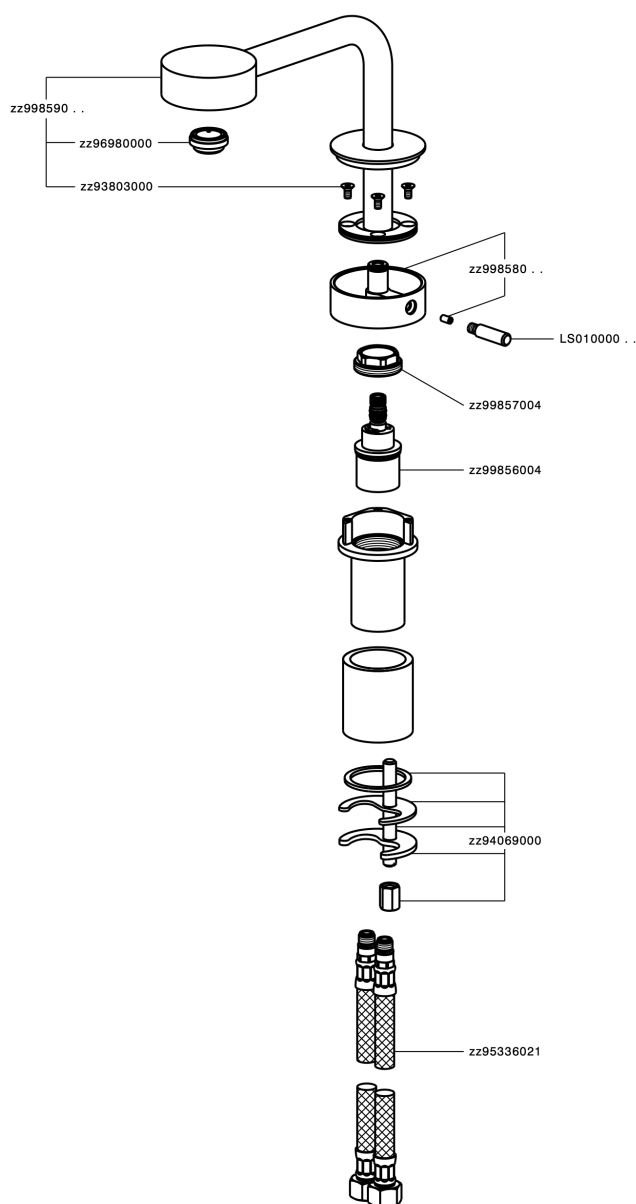

Single lever washbasin mixer SLIM_SM000730

SM000730

<https://en.cisal.it/single-lever-washbasin-mixer-slim-sm000730>

Concealed thermostatic shower valve, 1-outlet CONCEALED_ZA007301

ZA007301

<https://en.cisal.it/concealed-thermostatic-shower-valve-1-outlet-concealed-za007301>