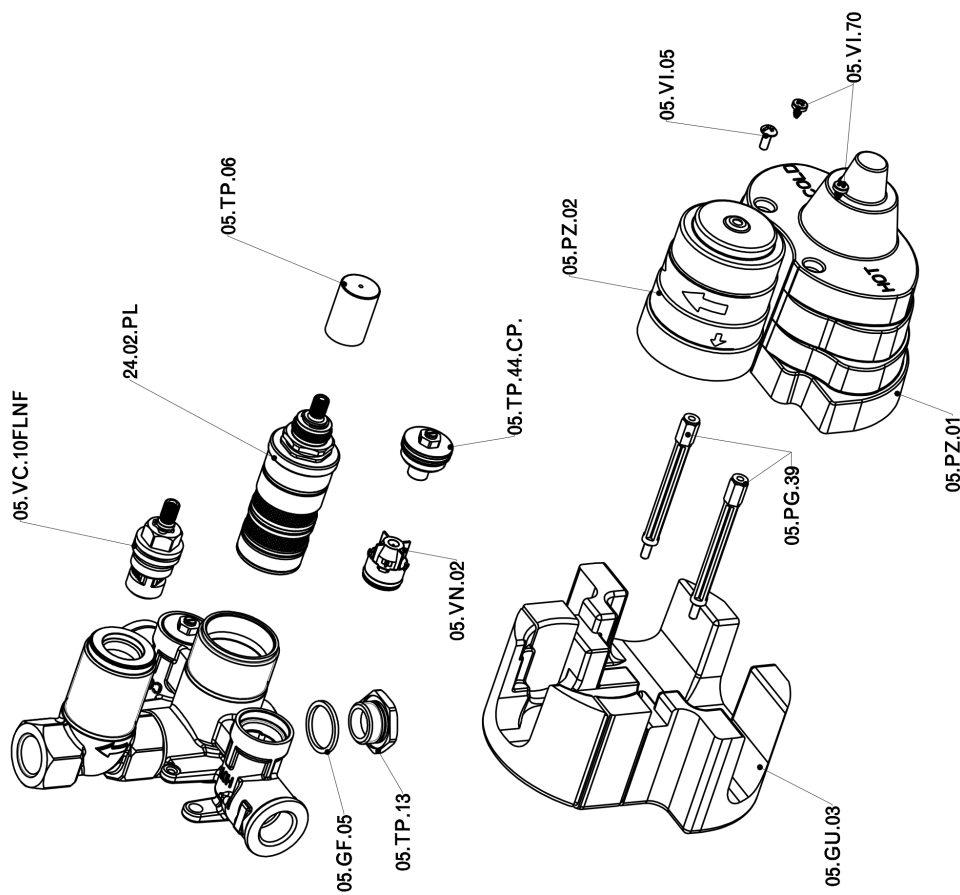

Single lever washbasin mixer SLIM_SM000730

SM000730

<https://en.cisal.it/single-lever-washbasin-mixer-slim-sm000730>

Concealed thermostatic shower valve, 1-outlet CONCEALED_ZA007301

ZA007301

<https://en.cisal.it/concealed-thermostatic-shower-valve-1-outlet-concealed-za007301>