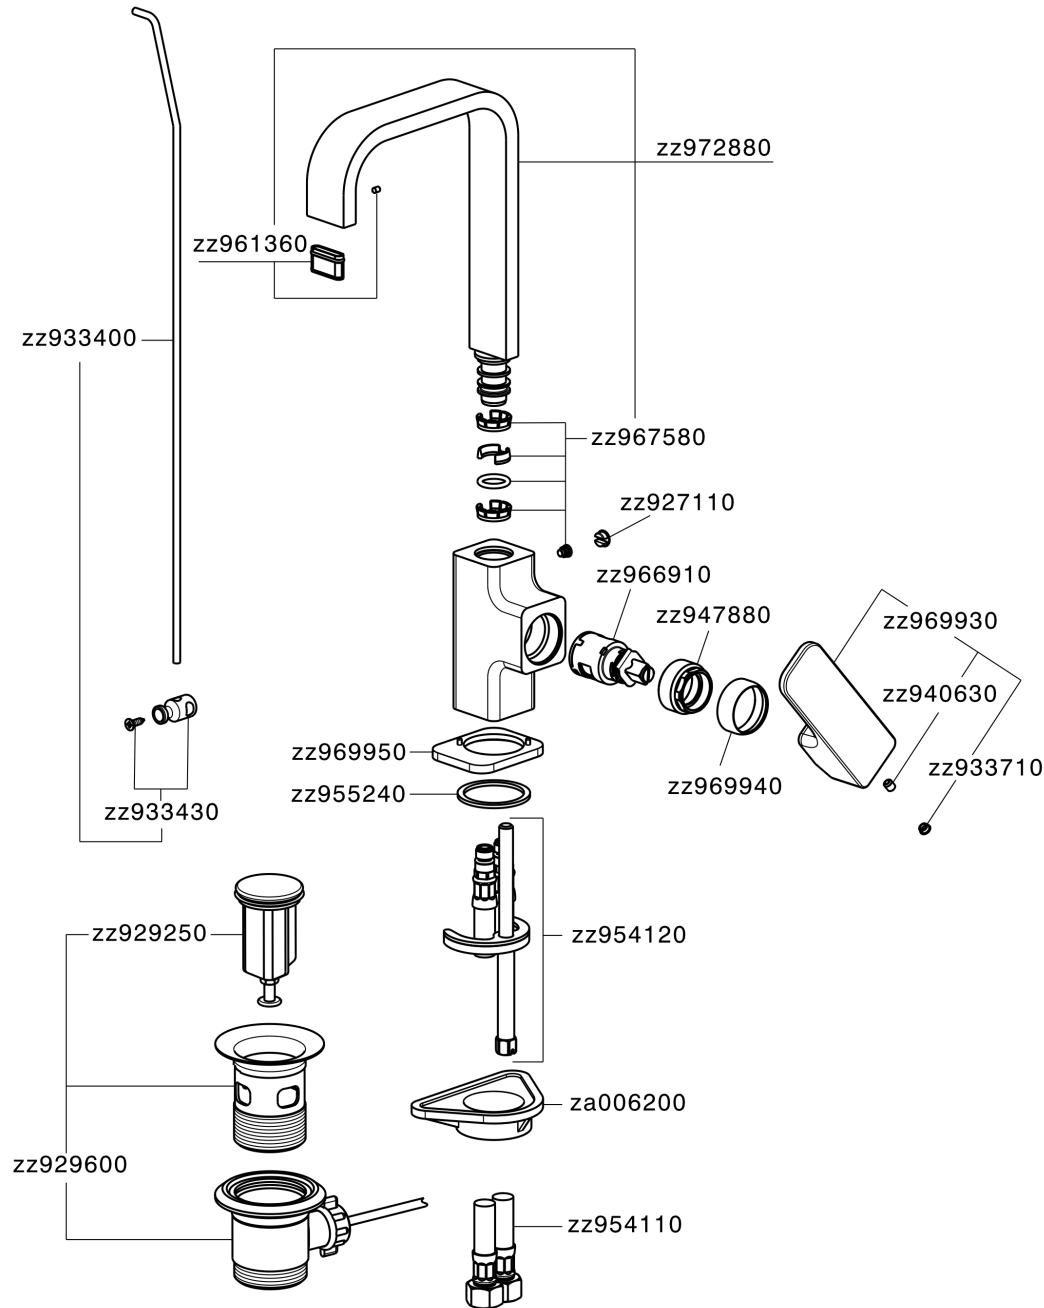

Single lever washbasin mixer EnergySave CUBIC_CU000475

CU000475

<https://en.cisal.it/single-lever-washbasin-mixer-energysave-cubic-cu000475>

2024-12-22