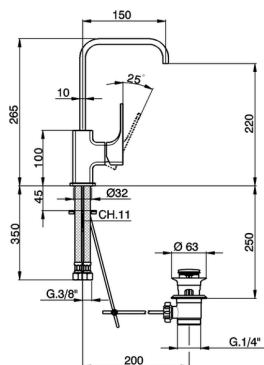

Single lever washbasin mixer EnergySave CUBIC_CU000475

MODEL **CU000475**

Single lever washbasin mixer EnergySave, with automatic 1"1/4 automatic pop-up waste, G.3/8" stainless steel flexible hoses

AVAILABLE FINISHINGS

-  **21** 21 Chrome
-  **2B** 2B Polished Nickel
-  **2F** 2F Brushed Nickel
-  **40** 40 Matt Black

CHARACTERISTICS

Cartridge Spare Parts **ZZ96691000**

25 mm Cartridge

EcoStop

EcoStop feature limits water flow to approximately 50% of maximum output with one point of resistance on setting. Push slightly past the middle stop only when full water output is required. This will save water up to 50%.

EnergySave

Thanks to the EnergySave device, only cold water will be drawn if the lever is operated in the central position, so that the water heater will not be engaged and no hot water wasted, leading to considerable savings in energy and costs. The temperature can be adjusted by rotating the lever to the left, until the desired temperature is reached.