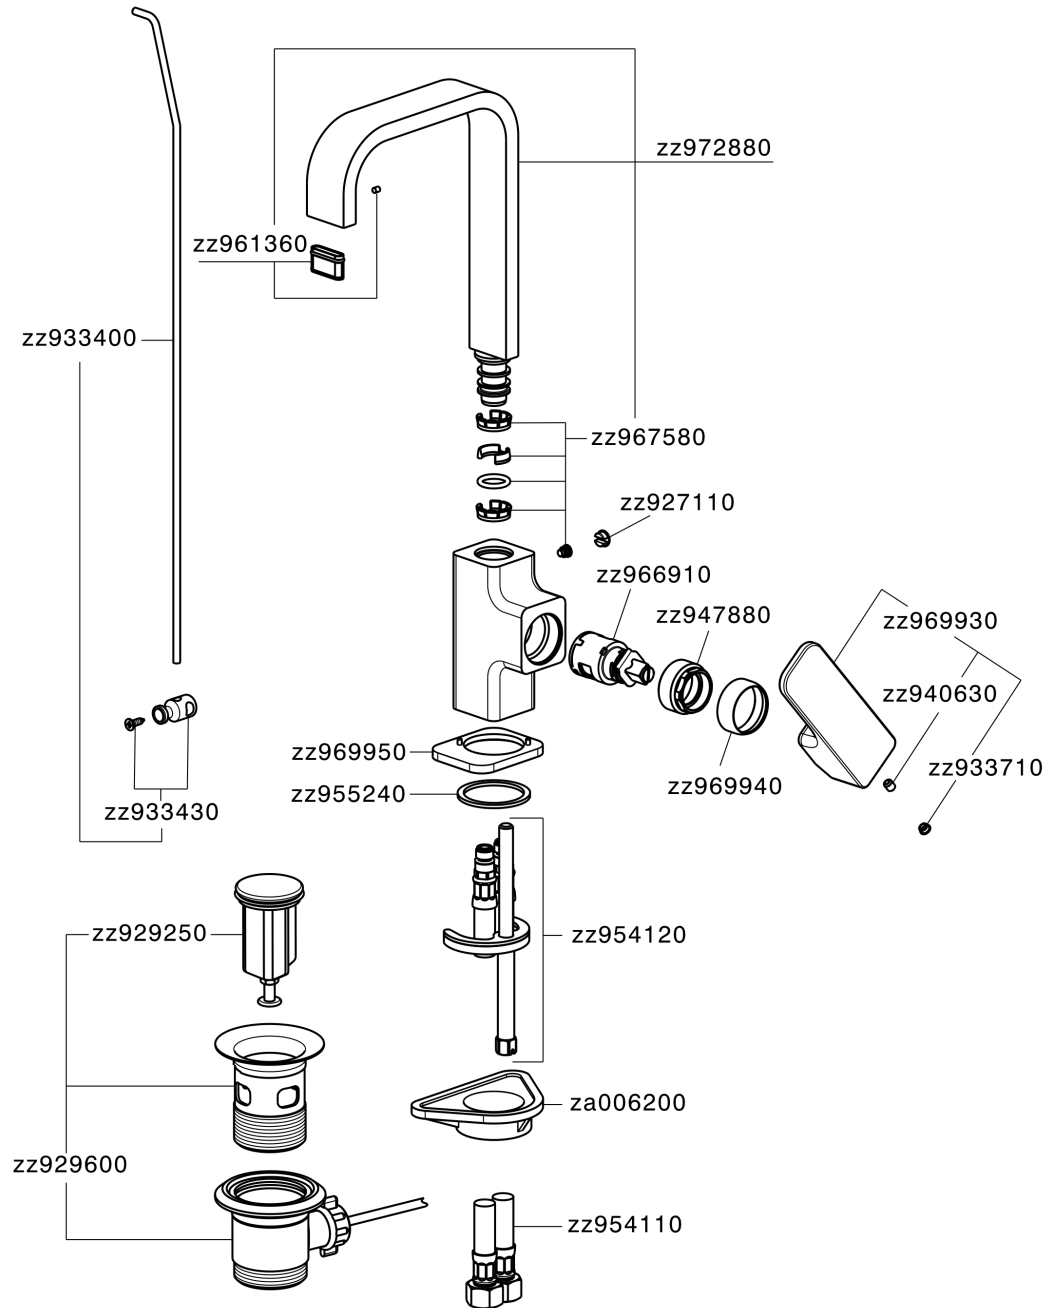

Single lever washbasin mixer EnergySave CUBIC_CU000475

MODEL **CU000475**

Single lever washbasin mixer EnergySave, with automatic 1"1/4 automatic pop-up waste, G.3/8" stainless steel flexible hoses

AVAILABLE FINISHINGS

-  **21** 21 Chrome
-  **2B** 2B Polished Nickel
-  **2F** 2F Brushed Nickel
-  **40** 40 Matt Black

CHARACTERISTICS

Cartridge Spare Parts **ZZ96691000**

25 mm Cartridge

EcoStop

EcoStop feature limits water flow to approximately 50% of maximum output with one point of resistance on setting. Push slightly past the middle stop only when full water output is required. This will save water up to 50%.

EnergySave

Thanks to the EnergySave device, only cold water will be drawn if the lever is operated in the central position, so that the water heater will not be engaged and no hot water wasted, leading to considerable savings in energy and costs. The temperature can be adjusted by rotating the lever to the left, until the desired temperature is reached.

Single lever washbasin mixer EnergySave CUBIC_CU000475

CU000475

<https://en.cisal.it/single-lever-washbasin-mixer-energysave-cubic-cu000475>

2024-12-22