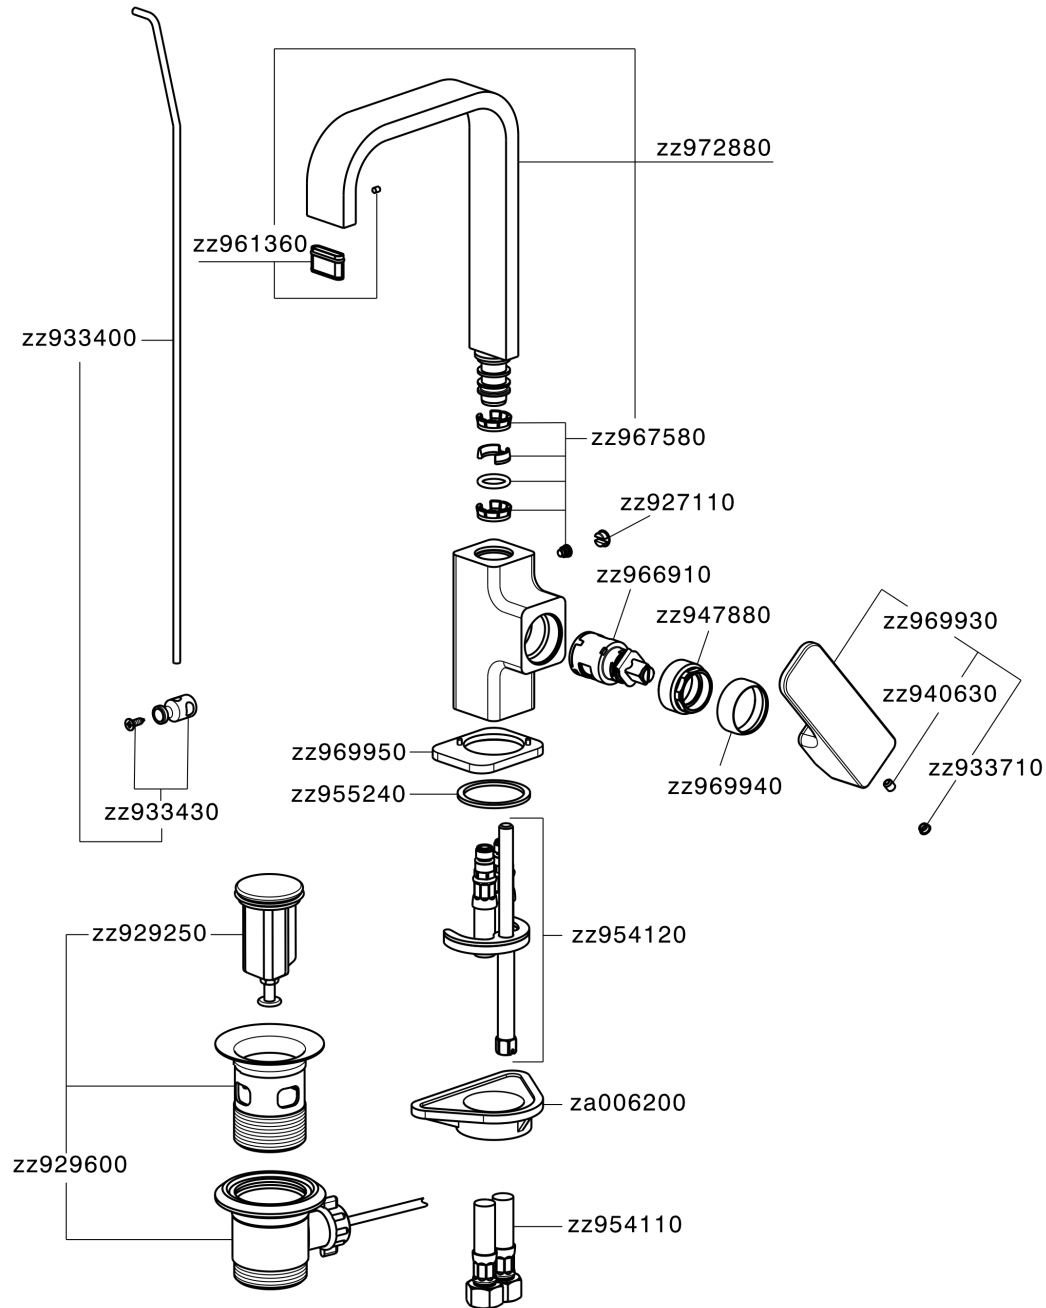

Single lever washbasin mixer EnergySave CUBIC_CU000475

CU000475

<https://en.cisal.it/single-lever-washbasin-mixer-energysave-cubic-cu000475>

2024-12-22