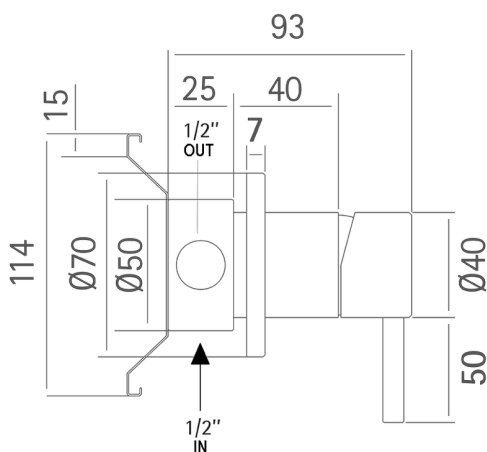

## Concealed 2-outlets diverter XION\_XI000200

MODEL **XI000200**

Concealed 2-outlets diverter, 1/2" F outlets, Inox AISI 316L

AVAILABLE FINISHINGS

CHARACTERISTICS

### DeviaStop

The Cisal Devia Stop technology allows to adjust the water flow and to direct it to the selected output point (overhead soaker, hand shower, etc).

2026-04-06