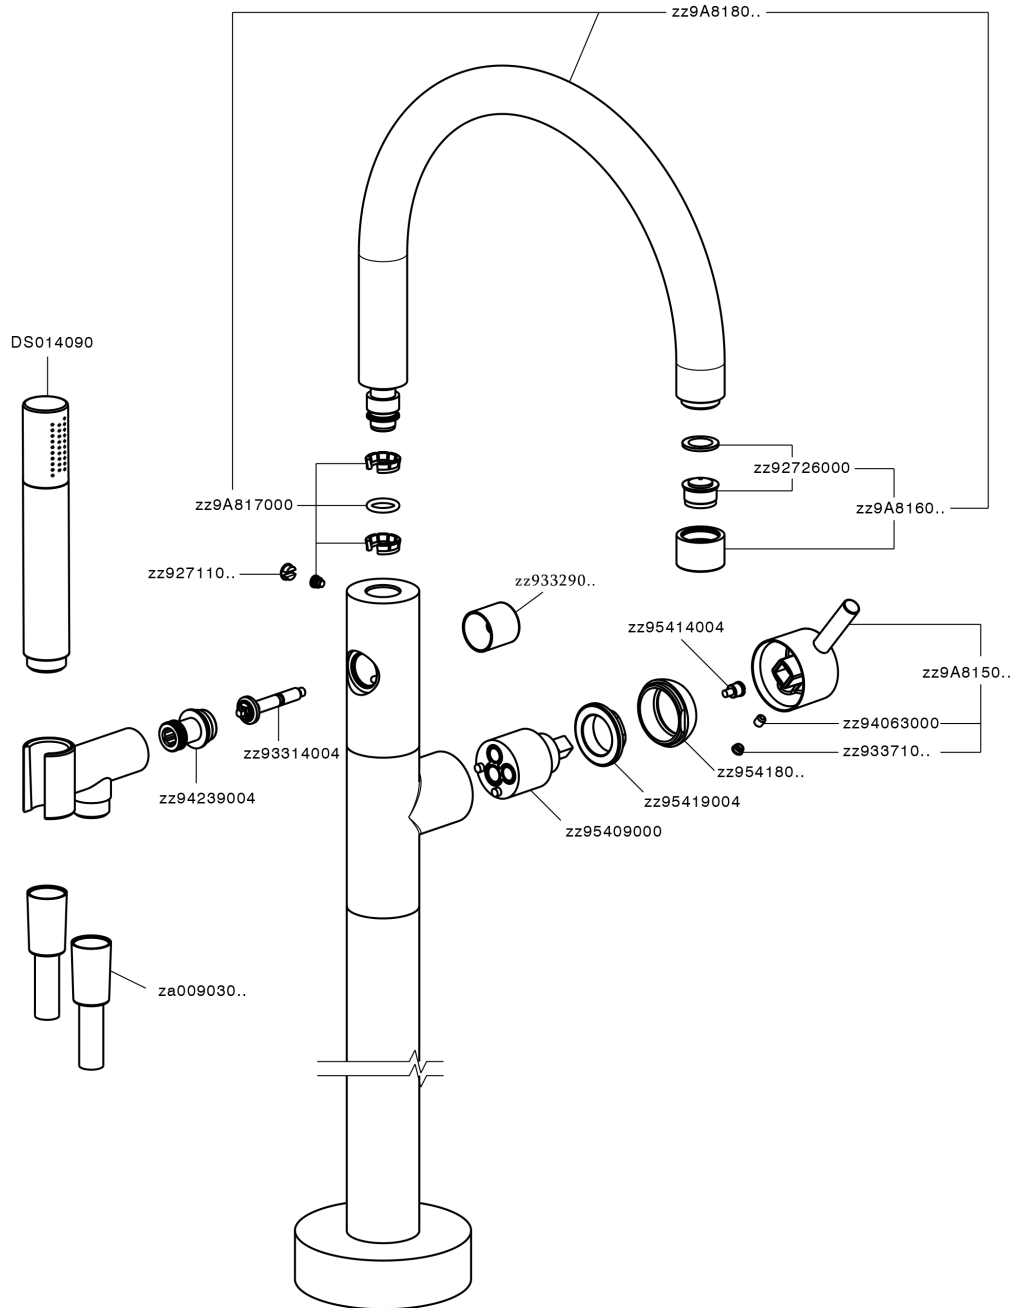

Exposed part for single-lever bath shower mixer NUOVA LESS_LN014200

LN014200

<https://en.cisal.it/exposed-part-for-single-lever-bath-shower-mixer-nuova-less-ln014200>

Concealed part single lever free-standing CONCEALED_ZA004510

ZA004510

<https://en.cisal.it/concealed-part-single-lever-free-standing-concealed-za004510>

2024-12-22