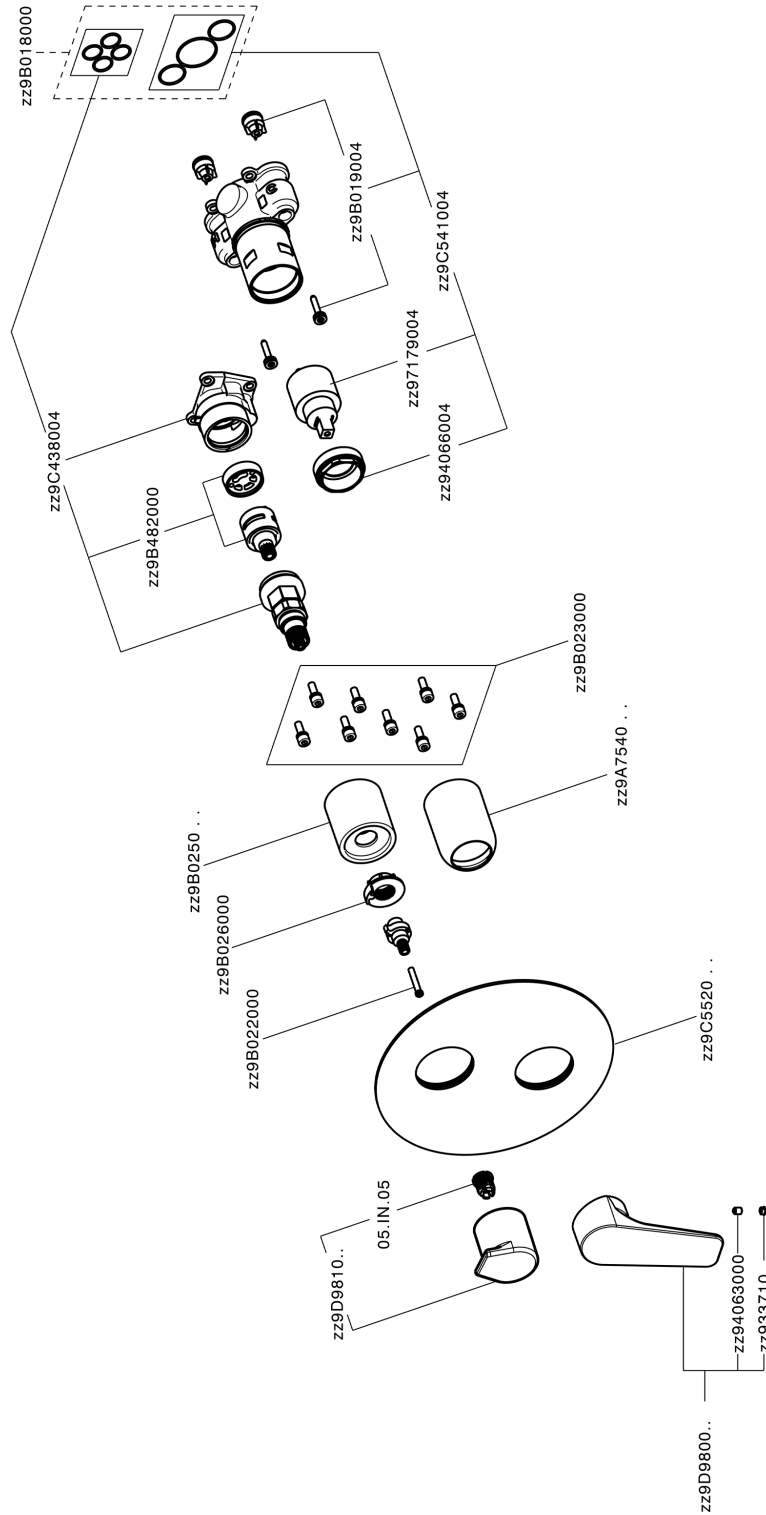

Exposed part for Single Lever One Box Valve ONE BOX_RK0BM030

RK0BM030

<https://en.cisal.it/exposed-part-for-single-lever-one-box-valve-one-box-rk0bm030>

One Box Universal Concealed Part ONE BOX_ZA00B031

ZA00B031

<https://en.cisal.it/one-box-universal-concealed-part-one-box-za00b031>

One Box Universal Concealed Part ONE BOX_ZA00B030

ZA00B030

<https://en.cisal.it/one-box-universal-concealed-part-one-box-za00b030>

2026-05-19