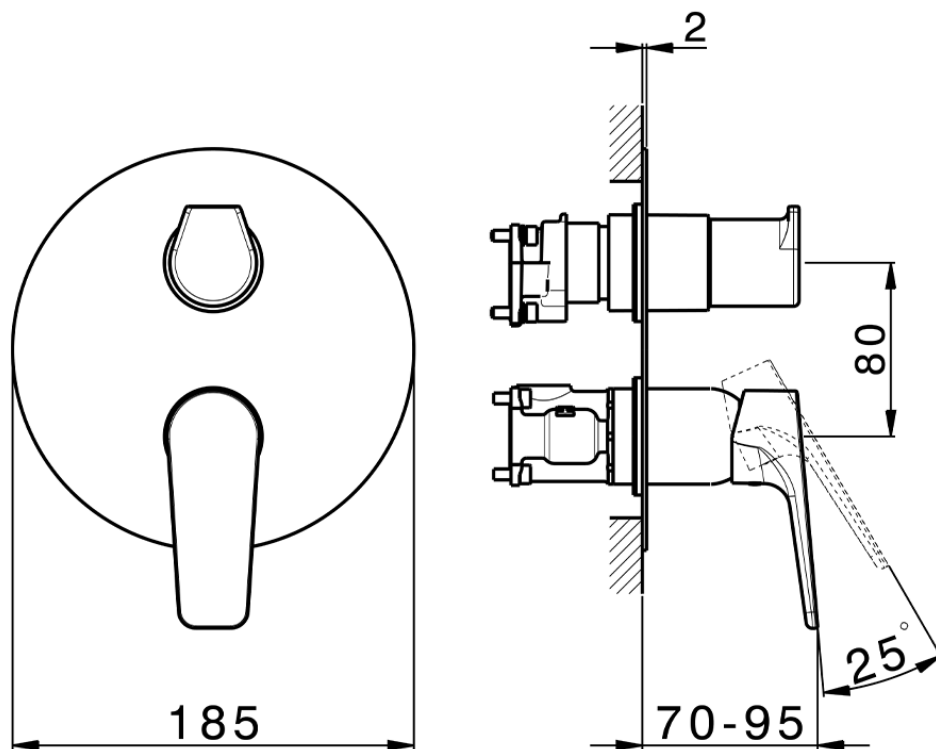

## Exposed part for Single Lever One Box Valve ONE BOX\_RK0BM030

RK0BM030

<https://en.cisal.it/exposed-part-for-single-lever-one-box-valve-one-box-rk0bm030>

ZA00B031

<https://en.cisal.it/one-box-universal-concealed-part-one-box-za00b031>