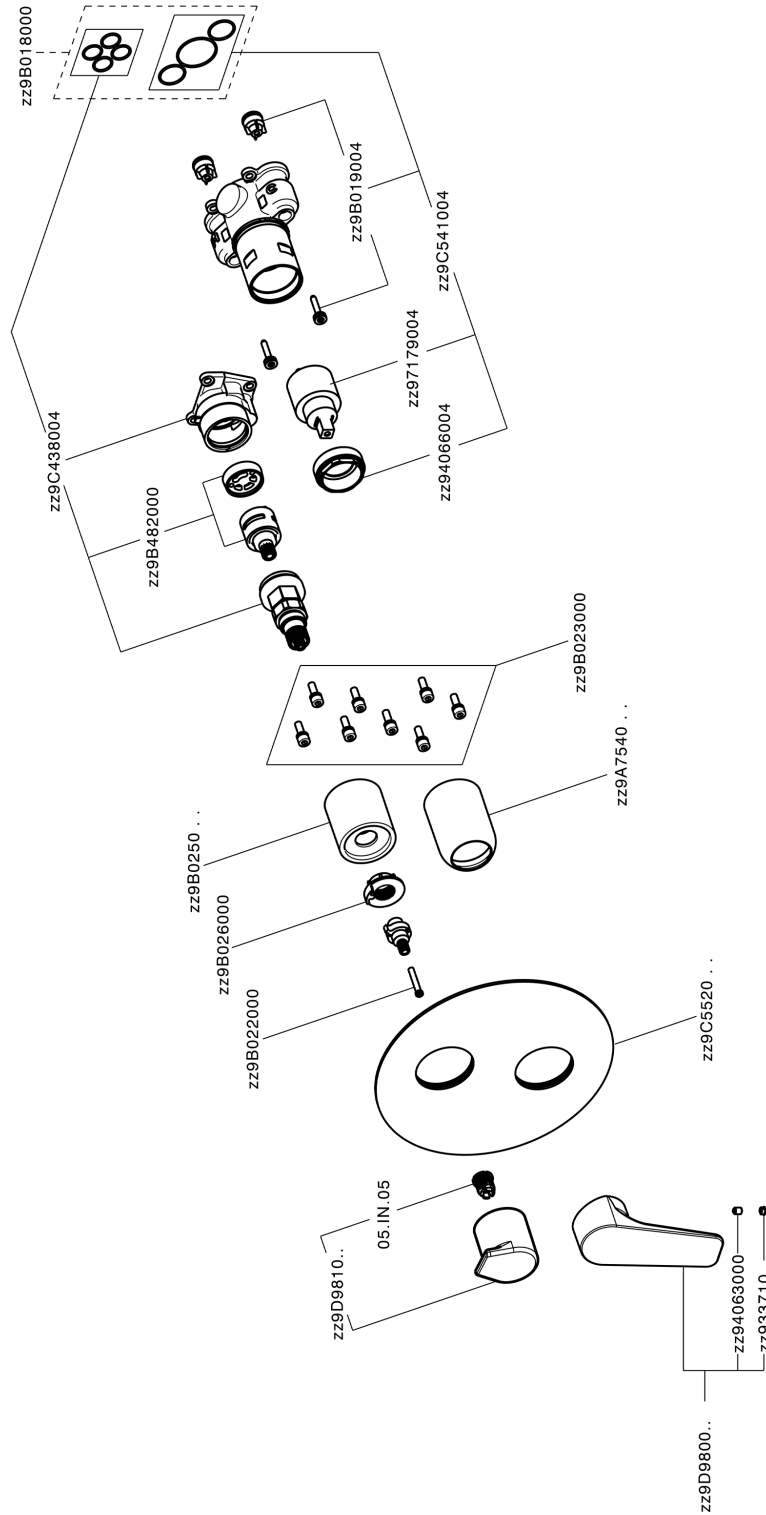

Exposed part for Single Lever One Box Valve ONE BOX_RK0BM030

RK0BM030

<https://en.cisal.it/exposed-part-for-single-lever-one-box-valve-one-box-rk0bm030>

One Box Universal Concealed Part ONE BOX_ZA00B031

ZA00B031

<https://en.cisal.it/one-box-universal-concealed-part-one-box-za00b031>

One Box Universal Concealed Part ONE BOX_ZA00B030

ZA00B030

<https://en.cisal.it/one-box-universal-concealed-part-one-box-za00b030>

2026-04-28