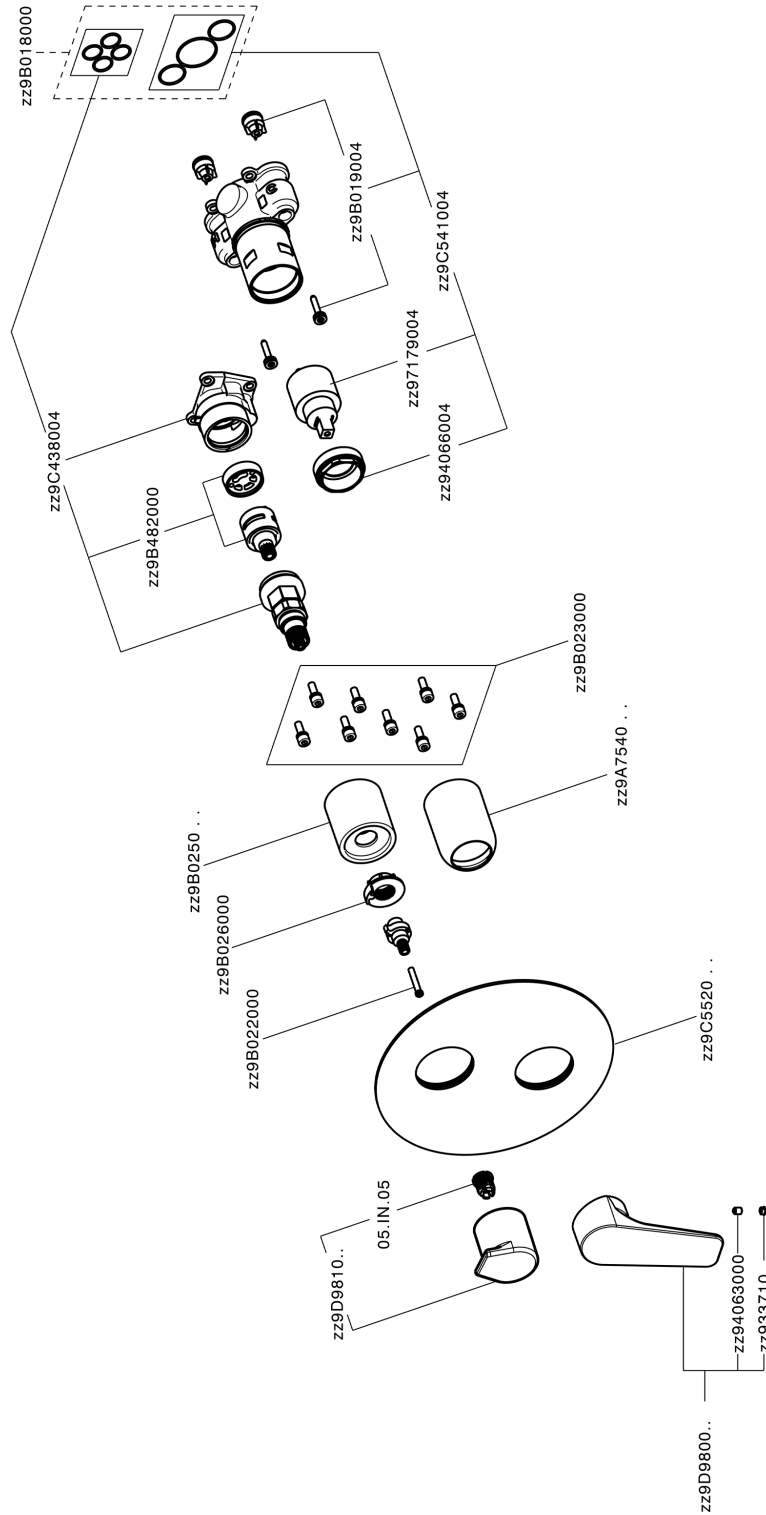

Exposed part for Single Lever One Box Valve ONE BOX_RK0BM030

RK0BM030

<https://en.cisal.it/exposed-part-for-single-lever-one-box-valve-one-box-rk0bm030>

One Box Universal Concealed Part ONE BOX_ZA00B031

ZA00B031

<https://en.cisal.it/one-box-universal-concealed-part-one-box-za00b031>

One Box Universal Concealed Part ONE BOX_ZA00B030

ZA00B030

<https://en.cisal.it/one-box-universal-concealed-part-one-box-za00b030>

2026-04-05