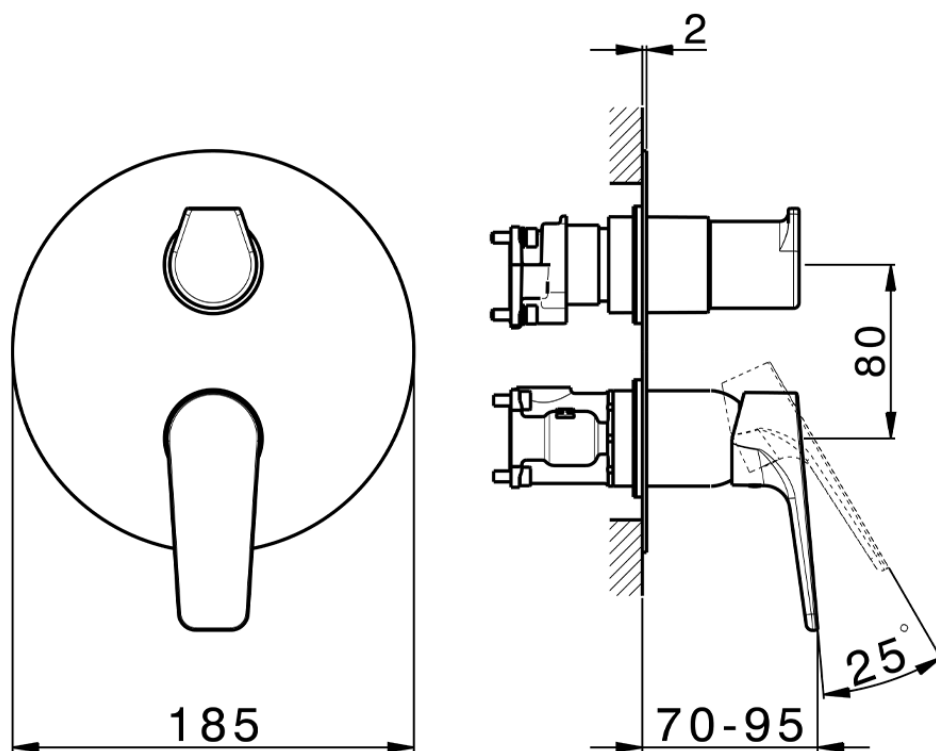

Exposed part for Single Lever One Box Valve ONE BOX_RK0BM030

RK0BM030

<https://en.cisal.it/exposed-part-for-single-lever-one-box-valve-one-box-rk0bm030>

ZA00B031

<https://en.cisal.it/one-box-universal-concealed-part-one-box-za00b031>