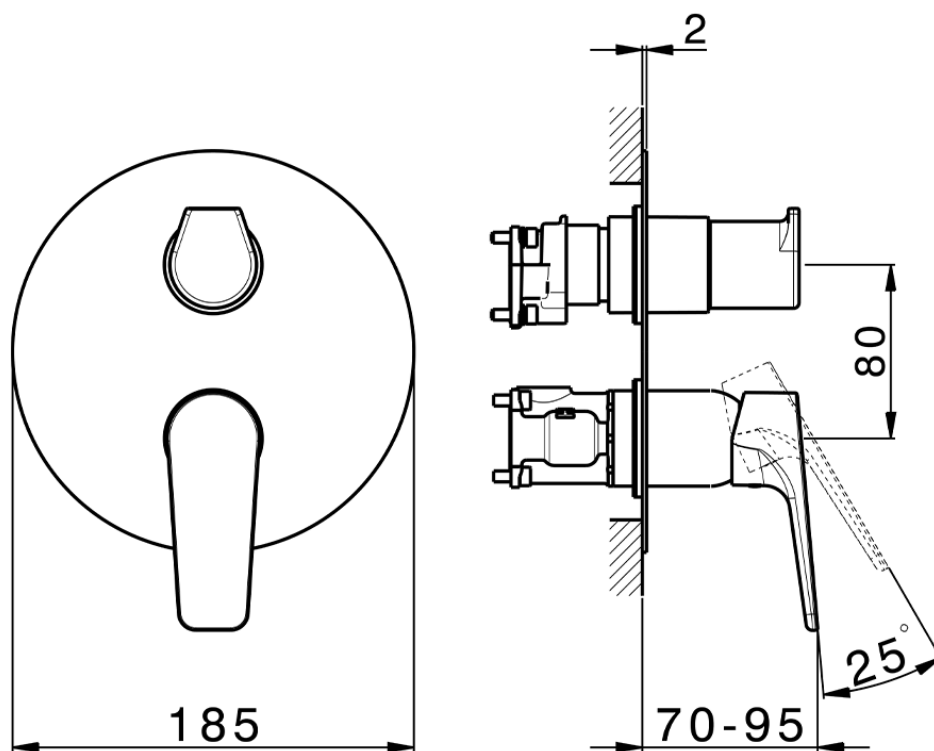

## Exposed part for Single Lever One Box Valve ONE BOX\_RK0BM030

RK0BM030

<https://en.cisal.it/exposed-part-for-single-lever-one-box-valve-one-box-rk0bm030>

ZA00B031

<https://en.cisal.it/one-box-universal-concealed-part-one-box-za00b031>