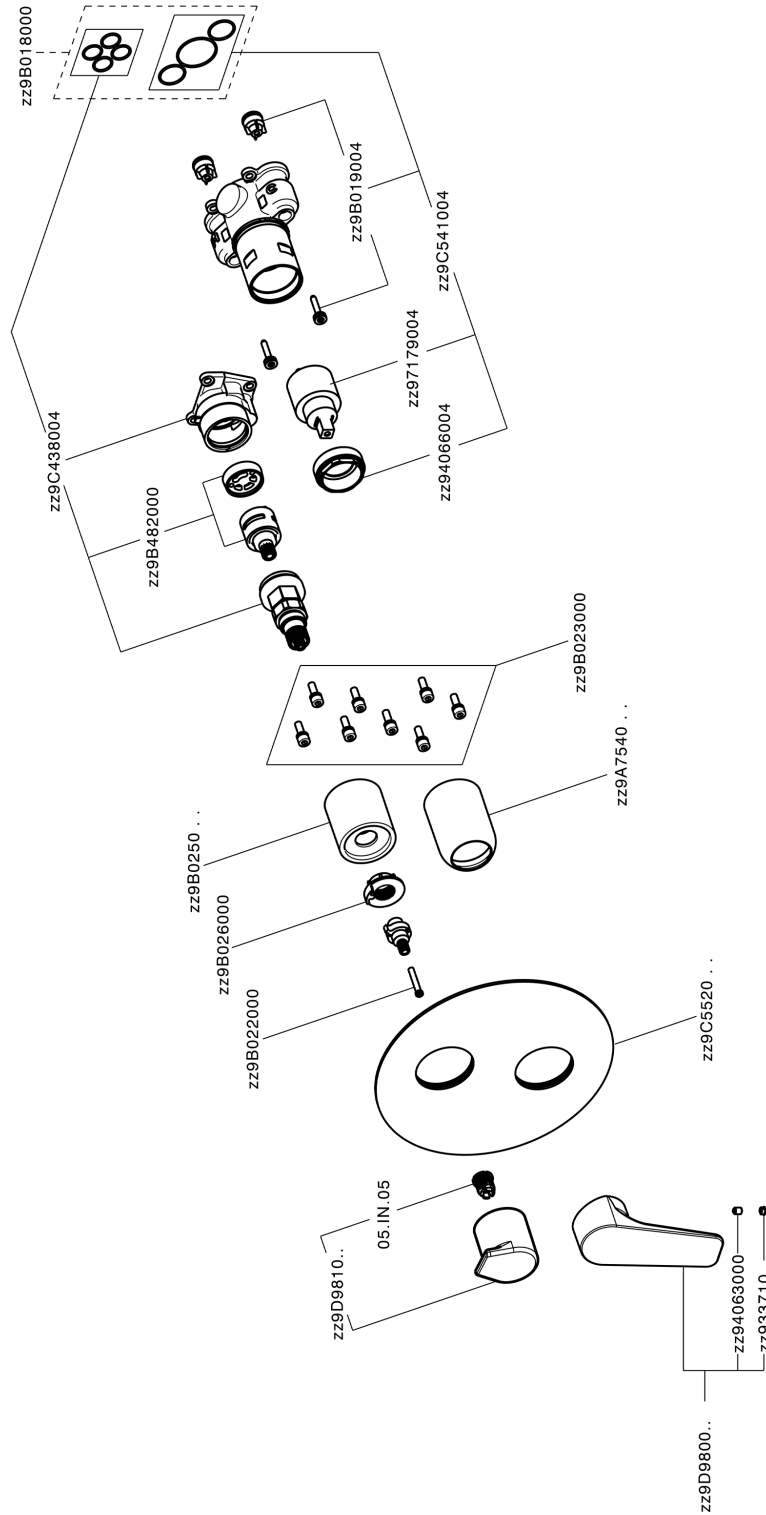

Exposed part for Single Lever One Box Valve ONE BOX_RK0BM030

RK0BM030

<https://en.cisal.it/exposed-part-for-single-lever-one-box-valve-one-box-rk0bm030>

One Box Universal Concealed Part ONE BOX_ZA00B031

ZA00B031

<https://en.cisal.it/one-box-universal-concealed-part-one-box-za00b031>

One Box Universal Concealed Part ONE BOX_ZA00B030

ZA00B030

<https://en.cisal.it/one-box-universal-concealed-part-one-box-za00b030>

2026-04-29