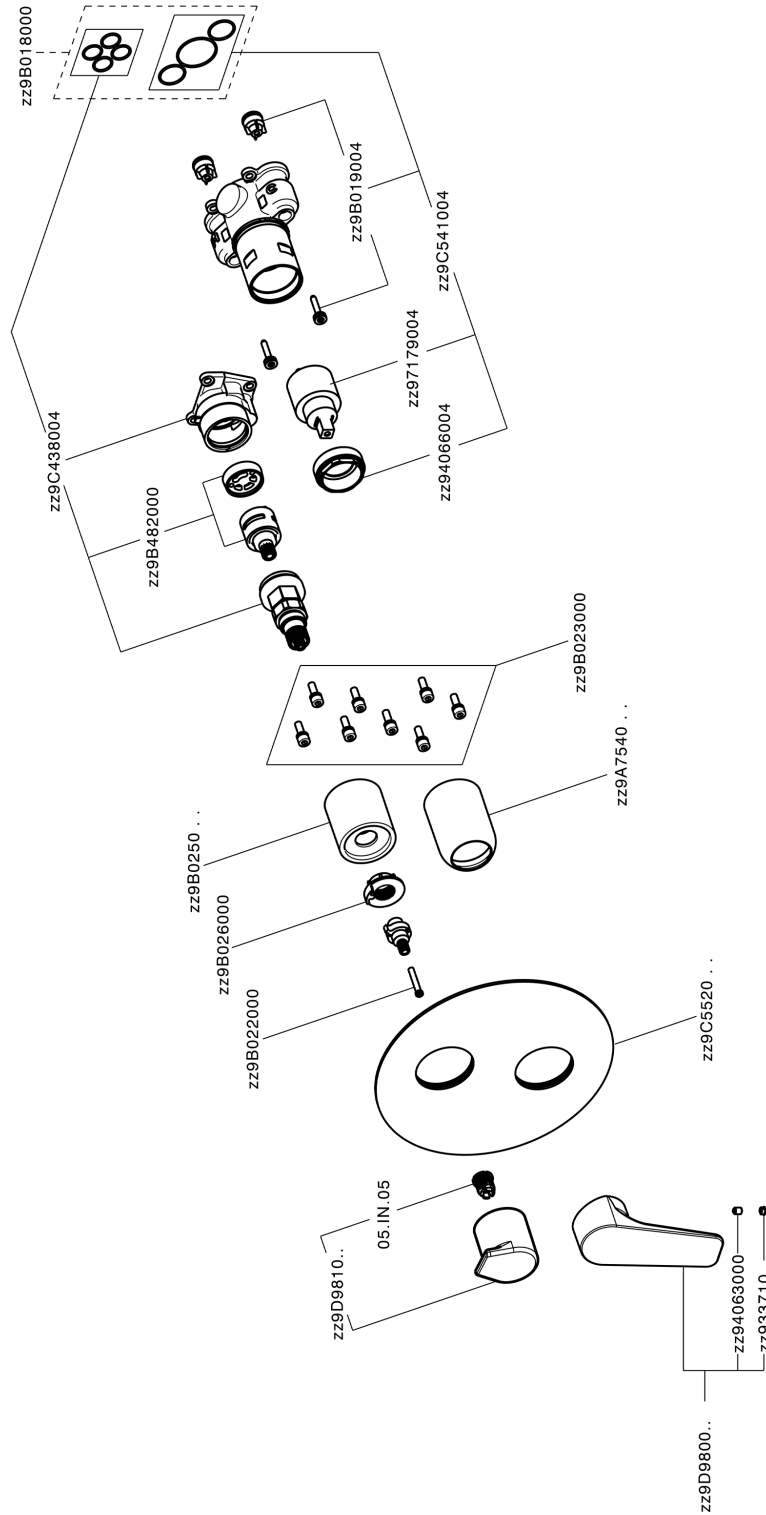

Exposed part for Single Lever One Box Valve ONE BOX_RK0BM030

RK0BM030

<https://en.cisal.it/exposed-part-for-single-lever-one-box-valve-one-box-rk0bm030>

One Box Universal Concealed Part ONE BOX_ZA00B031

ZA00B031

<https://en.cisal.it/one-box-universal-concealed-part-one-box-za00b031>

One Box Universal Concealed Part ONE BOX_ZA00B030

ZA00B030

<https://en.cisal.it/one-box-universal-concealed-part-one-box-za00b030>

2026-06-10