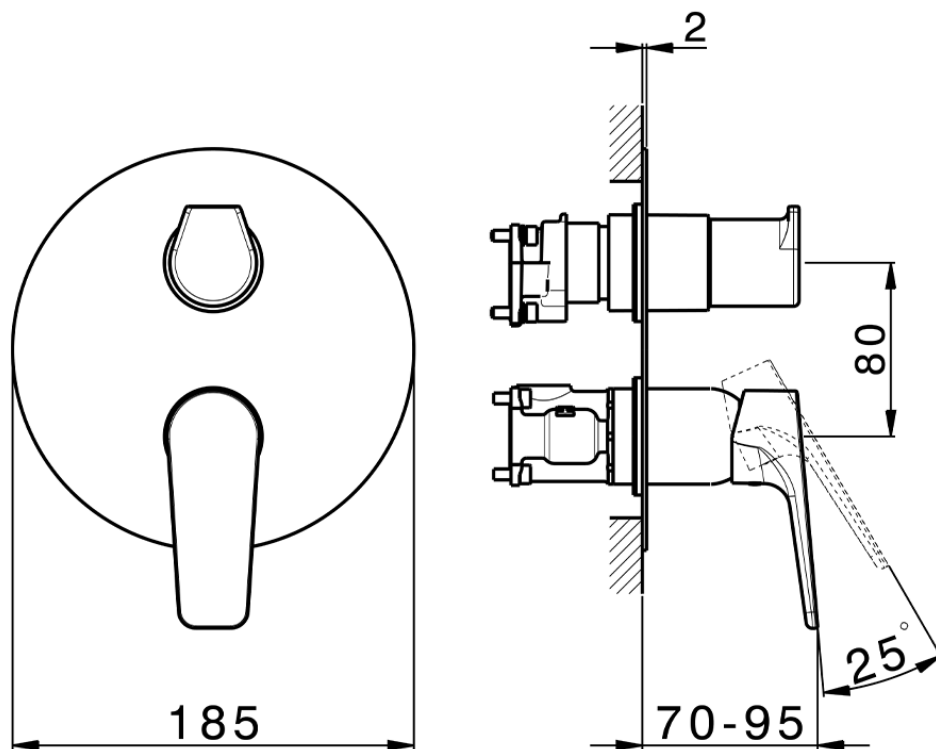

Exposed part for Single Lever One Box Valve ONE BOX_RK0BM030

RK0BM030

<https://en.cisal.it/exposed-part-for-single-lever-one-box-valve-one-box-rk0bm030>

ZA00B031

<https://en.cisal.it/one-box-universal-concealed-part-one-box-za00b031>