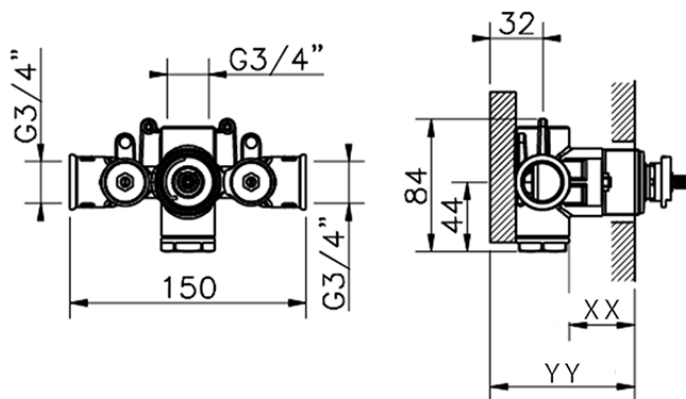

3/4 Concealed thermostatic valve CONCEALED_ZA007220

Piastra/Plate/Plaque/Platte/Placa

2-3mm: XX 25-40 YY 76-91

10mm: XX 16-31 YY 65-80