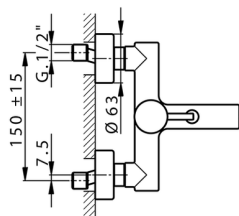

Single lever bath mixer LESS MINIMAL_LM000130

MODEL **LM000130**

Single lever bath mixer, without shower set, 1/2" M flexible connection

AVAILABLE FINISHINGS

- 
21 21 Chrome
- 
2F 2F Brushed Nickel
- 
40 40 Matt Black
- 
4Q 4Q Matt White

CHARACTERISTICS

Cartridge Spare Parts **ZZ95435000**

35 mm Cartridge

EcoStop

EcoStop feature limits water flow to approximately 50% of maximum output with one point of resistance on setting. Push slightly past the middle stop only when full water output is required. This will save water up to 50%.

Single lever bath mixer LESS MINIMAL_LM000130

LM000130

<https://en.cisal.it/single-lever-bath-mixer-less-minimal-lm000130>

2024-12-22