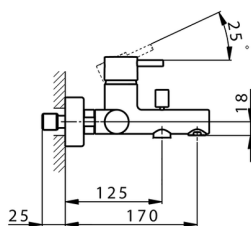

Single lever bath mixer LESS MINIMAL_LM000130

MODEL **LM000130**

Single lever bath mixer, without shower set, 1/2" M flexible connection

AVAILABLE FINISHINGS

- 
21 21 Chrome
- 
2F 2F Brushed Nickel
- 
40 40 Matt Black
- 
4Q 4Q Matt White

CHARACTERISTICS

Cartridge Spare Parts **ZZ95435000**

35 mm Cartridge

EcoStop

EcoStop feature limits water flow to approximately 50% of maximum output with one point of resistance on setting. Push slightly past the middle stop only when full water output is required. This will save water up to 50%.