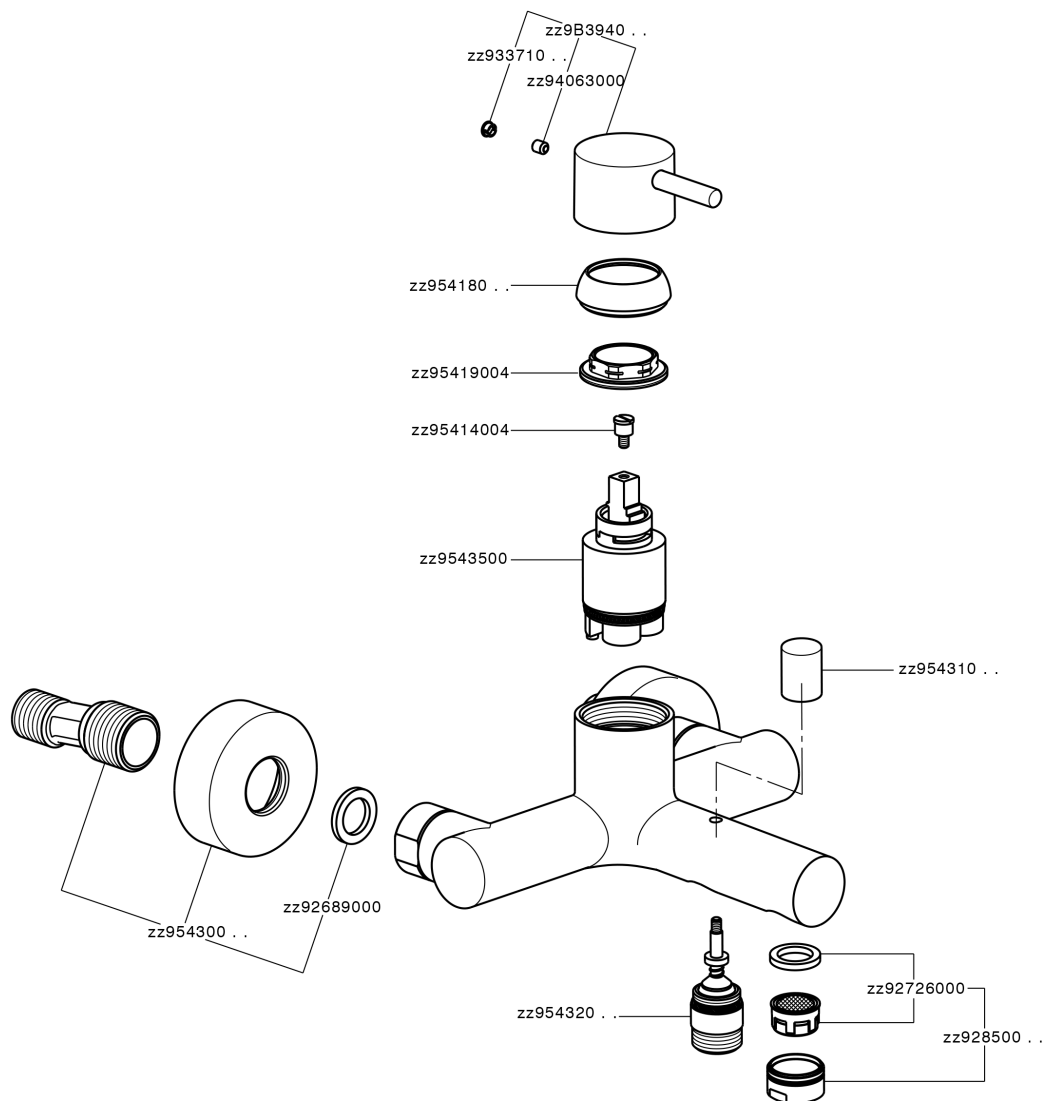

Single lever bath mixer LESS MINIMAL_LM000130

MODEL **LM000130**

Single lever bath mixer, without shower set, 1/2" M flexible connection

AVAILABLE FINISHINGS

- 
21 21 Chrome
- 
2F 2F Brushed Nickel
- 
40 40 Matt Black
- 
4Q 4Q Matt White

CHARACTERISTICS

Cartridge Spare Parts **ZZ95435000**

35 mm Cartridge

EcoStop

EcoStop feature limits water flow to approximately 50% of maximum output with one point of resistance on setting. Push slightly past the middle stop only when full water output is required. This will save water up to 50%.

Single lever bath mixer LESS MINIMAL_LM000130

LM000130

<https://en.cisal.it/single-lever-bath-mixer-less-minimal-lm000130>

2024-12-22