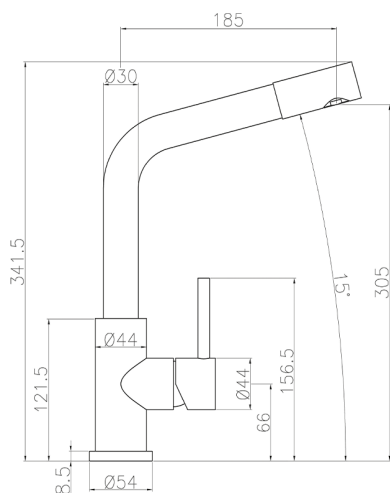

S.L.sink mixer w/extrac.shower,STAINLES STEEL made KITCHEN_LC000070

MODEL **LC000070**

S.L.sink mixer w/extrac.shower,STAINLES STEEL made,swivel spout,Inox AISI 304

AVAILABLE FINISHINGS

D1 D1 Brushed Inox

CHARACTERISTICS

Cartridge Spare Parts **ZZ97179000**

35 mm Cartridge

2026-05-17