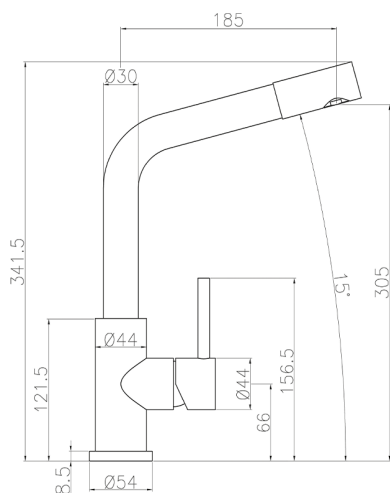

## S.L.sink mixer w/extrac.shower,STAINLES STEEL made KITCHEN\_LC000070

MODEL **LC000070**

S.L.sink mixer w/extrac.shower,STAINLES STEEL made,swivel spout,Inox AISI 304

AVAILABLE FINISHINGS

**D1** D1 Brushed Inox

CHARACTERISTICS

Cartridge Spare Parts **ZZ97179000**

**35 mm Cartridge**

2026-06-13