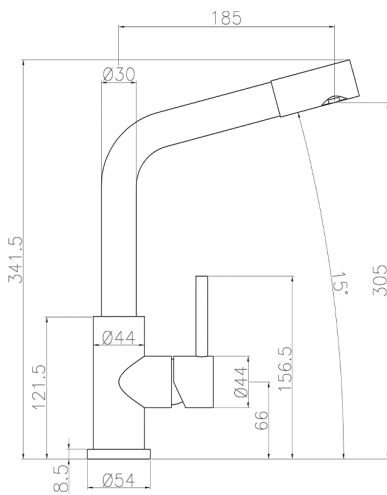

S.L.sink mixer w/extrac.shower,STAINLES STEEL made KITCHEN_LC000070

MODEL **LC000070**

S.L.sink mixer w/extrac.shower,STAINLES STEEL made,swivel spout,Inox AISI 304

AVAILABLE FINISHINGS

D1 D1 Brushed Inox

CHARACTERISTICS

Cartridge Spare Parts **ZZ97179000**

35 mm Cartridge

2026-04-06