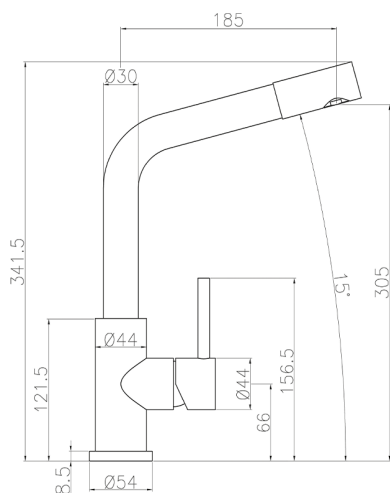

S.L.sink mixer w/extrac.shower,STAINLES STEEL made KITCHEN_LC000070

MODEL **LC000070**

S.L.sink mixer w/extrac.shower,STAINLES STEEL made,swivel spout,Inox AISI 304

AVAILABLE FINISHINGS

D1 D1 Brushed Inox

CHARACTERISTICS

Cartridge Spare Parts **ZZ97179000**

35 mm Cartridge

2026-04-26