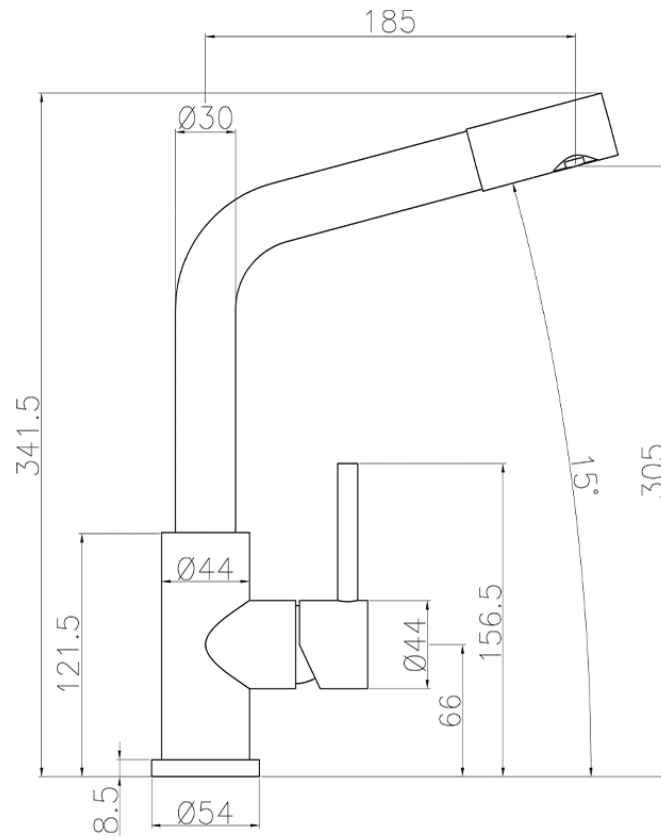

S.L.sink mixer w/extrac.shower,STAINLES STEEL made KITCHEN_LC000070

LC000070

<https://en.cisal.it/s-l-sink-mixer-w-extrac-shower-stainles-steel-made-kitchen-lc000070>

2026-06-13