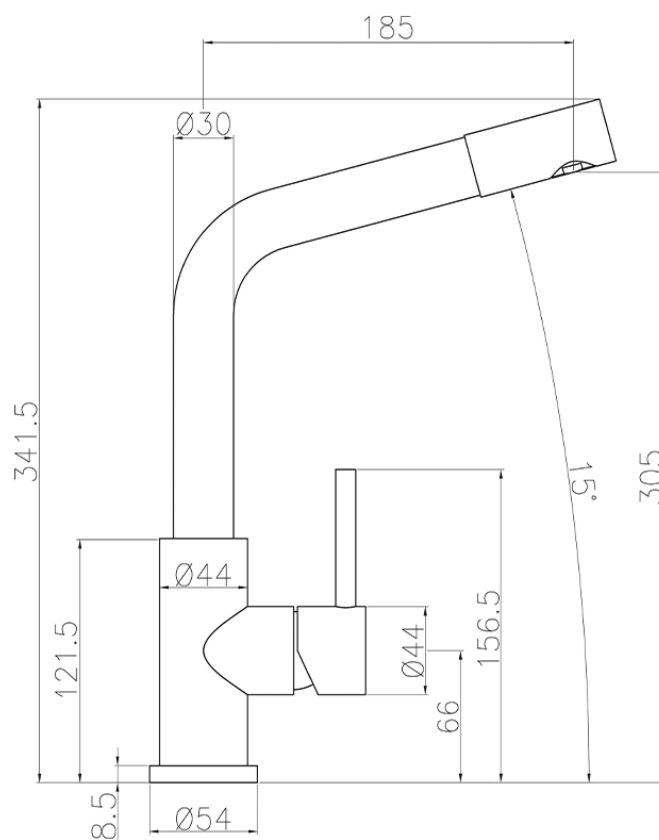

S.L.sink mixer w/extrac.shower,STAINLES STEEL made KITCHEN_LC000070

LC000070

<https://en.cisal.it/s-l-sink-mixer-w-extrac-shower-stainles-steel-made-kitchen-lc000070>

2026-04-06