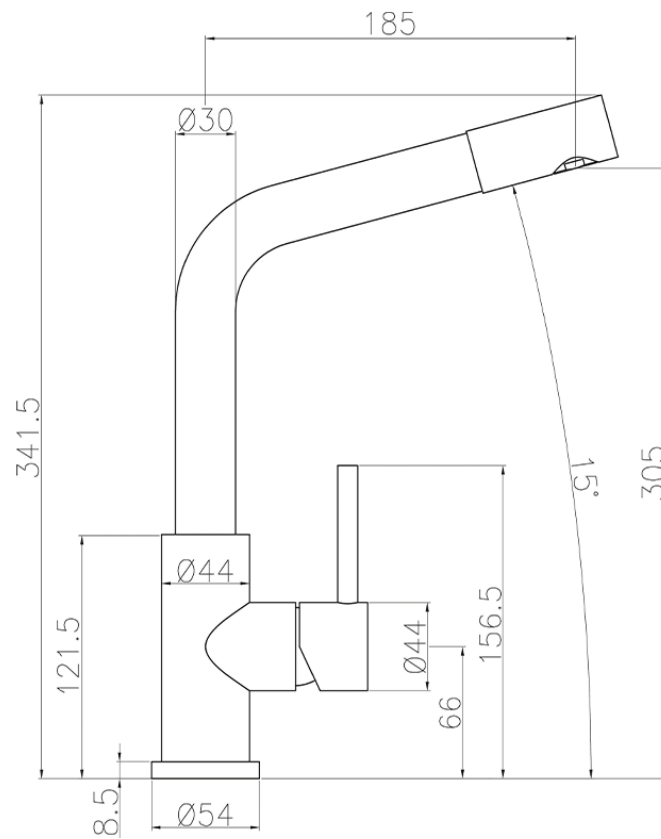

S.L.sink mixer w/extrac.shower,STAINLES STEEL made KITCHEN_LC000070

LC000070

<https://en.cisal.it/s-l-sink-mixer-w-extrac-shower-stainles-steel-made-kitchen-lc000070>

2026-04-26