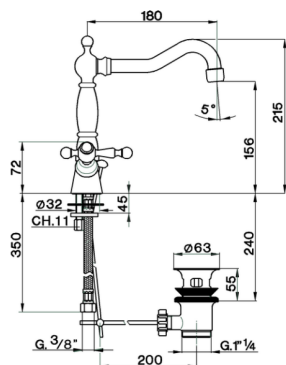

CHARACTERISTICS

2024-12-22