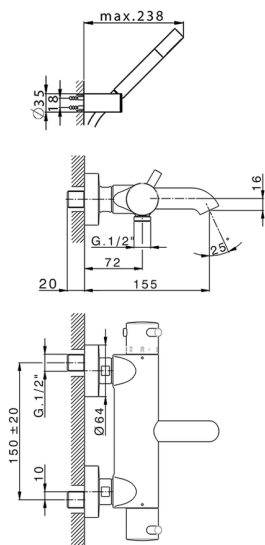

## Thermostatic bath mixer, with shower set LESS MINIMAL\_LND23016

MODEL **LND23016**

Thermostatic bath mixer, with shower set, wall mounted swivel handshower bracket, Brass minimalistic one spray handshower, 150 cm smooth SUPREME Flexible Hose

### CHARACTERISTICS

Cartridge Spare Parts **24.04A.PP**  
**8x20 Plus P Thermostatic Valve**