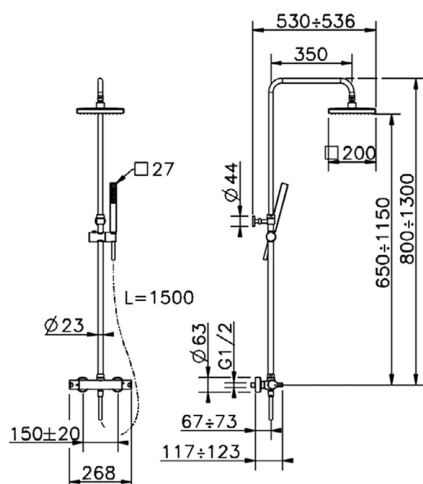

2-functions Thermostatic shower set SHOWER COLUMNS_SCC82060

MODEL **SCC82060**

2-functions Thermostatic shower set, 2 outlet devia stop, adjustable riser column, Sliding handshower holder, ABS 27x27mm one spray minimalist square handshower, 200x200 mm Brass square showerhead, 150 cm smooth SILVERFLEX Flexible Hose

AVAILABLE FINISHINGS

CHARACTERISTICS

Cartridge Spare Parts **22.03A.AR - ZZ97080004**

Argo 1 (short filter) Thermostatic Valve

DeviaStop

The Cisal Devia Stop technology allows to adjust the water flow and to direct it to the selected output point (overhead soaker, hand shower, etc).