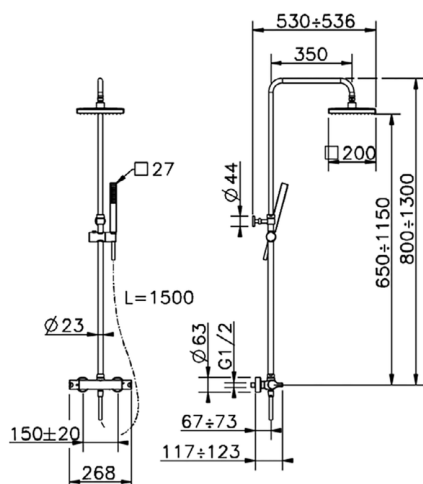

## 2-functions Thermostatic shower set SHOWER COLUMNS\_SCC82060

MODEL **SCC82060**

2-functions Thermostatic shower set, 2 outlet devia stop, adjustable riser column, Sliding handshower holder, ABS 27x27mm one spray minimalist square handshower, 200x200 mm Brass square showerhead, 150 cm smooth SILVERFLEX Flexible Hose

AVAILABLE FINISHINGS

CHARACTERISTICS

Cartridge Spare Parts **22.03A.AR - ZZ97080004**

**Argo 1 (short filter) Thermostatic Valve**

### DeviaStop

The Cisal Devia Stop technology allows to adjust the water flow and to direct it to the selected output point (overhead soaker, hand shower, etc).