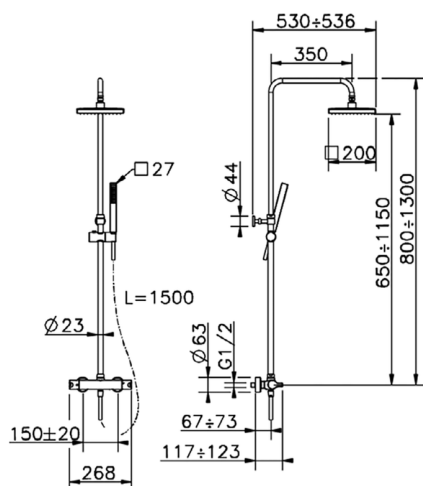

2-functions Thermostatic shower set SHOWER COLUMNS_SCC82060

MODEL **SCC82060**

2-functions Thermostatic shower set, 2 outlet devia stop, adjustable riser column, Sliding handshower holder, ABS 27x27mm one spray minimalist square handshower, 200x200 mm Brass square showerhead, 150 cm smooth SILVERFLEX Flexible Hose

AVAILABLE FINISHINGS

CHARACTERISTICS

Cartridge Spare Parts **22.03A.AR - ZZ97080004**

Argo 1 (short filter) Thermostatic Valve

DeviaStop

The Cisal Devia Stop technology allows to adjust the water flow and to direct it to the selected output point (overhead soaker, hand shower, etc).