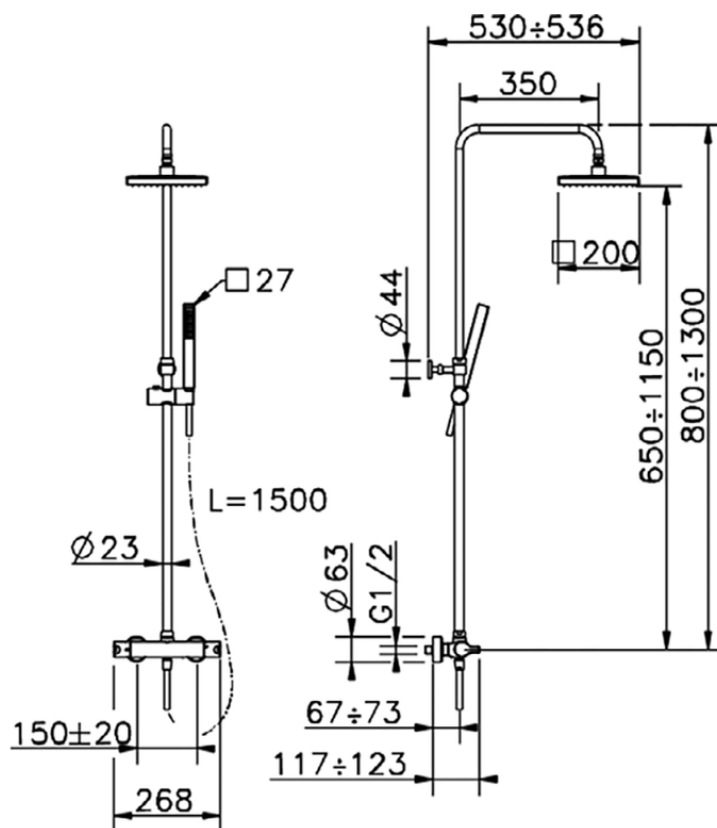

2-functions Thermostatic shower set SHOWER COLUMNS_SCC82060

SCC82060

<https://en.cisal.it/2-functions-thermostatic-shower-set-shower-columns-scc82060>

2026-04-05