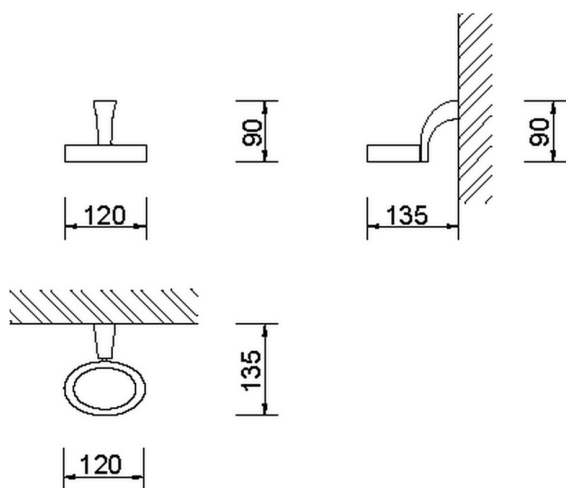

Wall mounted soap-dish BATHROOM ACCESSORIES_AE090600

MODEL **AE090600**

Wall mounted soap-dish,ceramic basin wall

AVAILABLE FINISHINGS

CHARACTERISTICS

2026-04-28