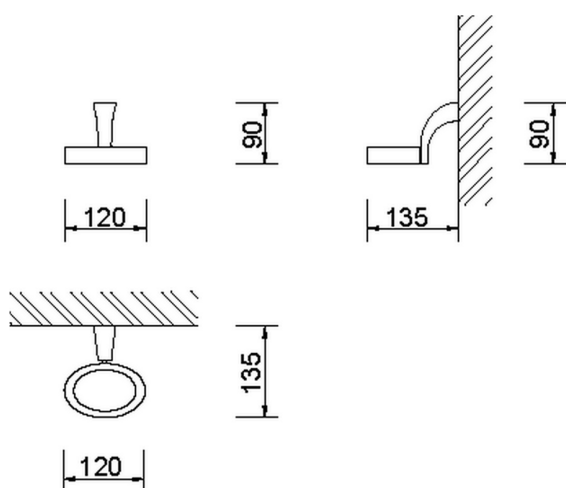

Wall mounted soap-dish BATHROOM ACCESSORIES_AE090600

MODEL **AE090600**

Wall mounted soap-dish,ceramic basin wall

AVAILABLE FINISHINGS

CHARACTERISTICS

2026-06-13