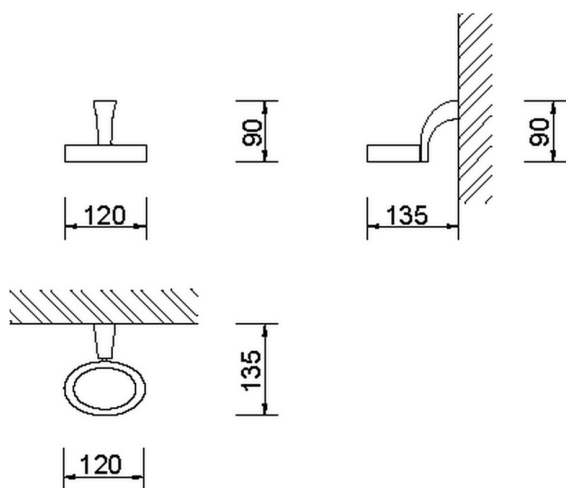

Wall mounted soap-dish BATHROOM ACCESSORIES_AE090600

MODEL **AE090600**

Wall mounted soap-dish,ceramic basin wall

AVAILABLE FINISHINGS

CHARACTERISTICS

2026-05-19