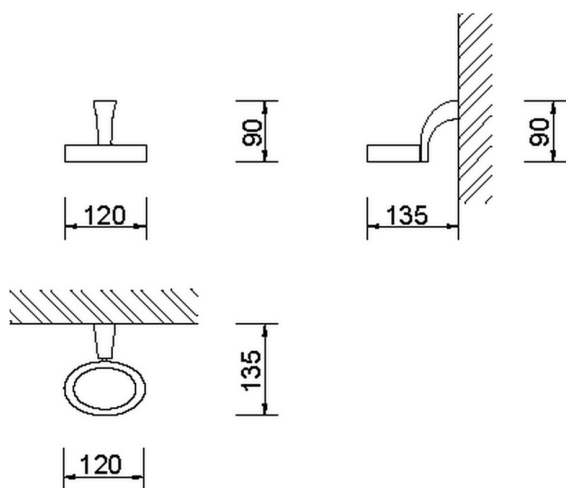

Wall mounted soap-dish BATHROOM ACCESSORIES_AE090600

MODEL **AE090600**

Wall mounted soap-dish,ceramic basin wall

AVAILABLE FINISHINGS

CHARACTERISTICS

2026-04-08