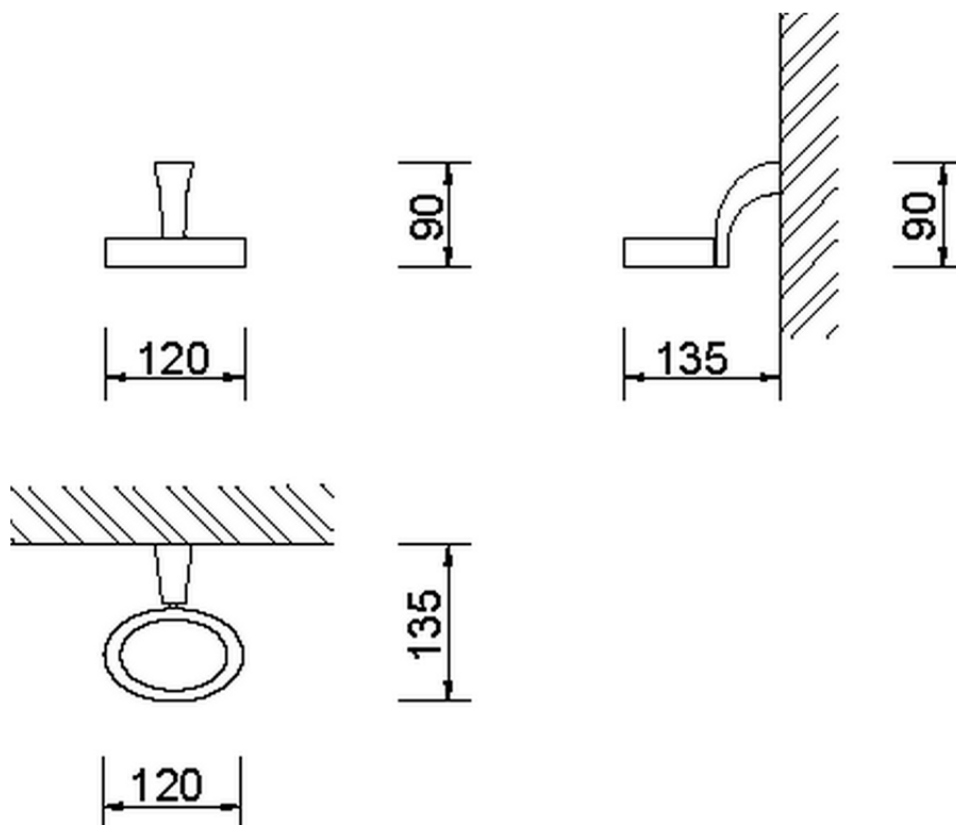

Wall mounted soap-dish BATHROOM ACCESSORIES_AE090600

AE090600

<https://en.cisal.it/wall-mounted-soap-dish-bathroom-accessories-ae090600>

2026-04-28