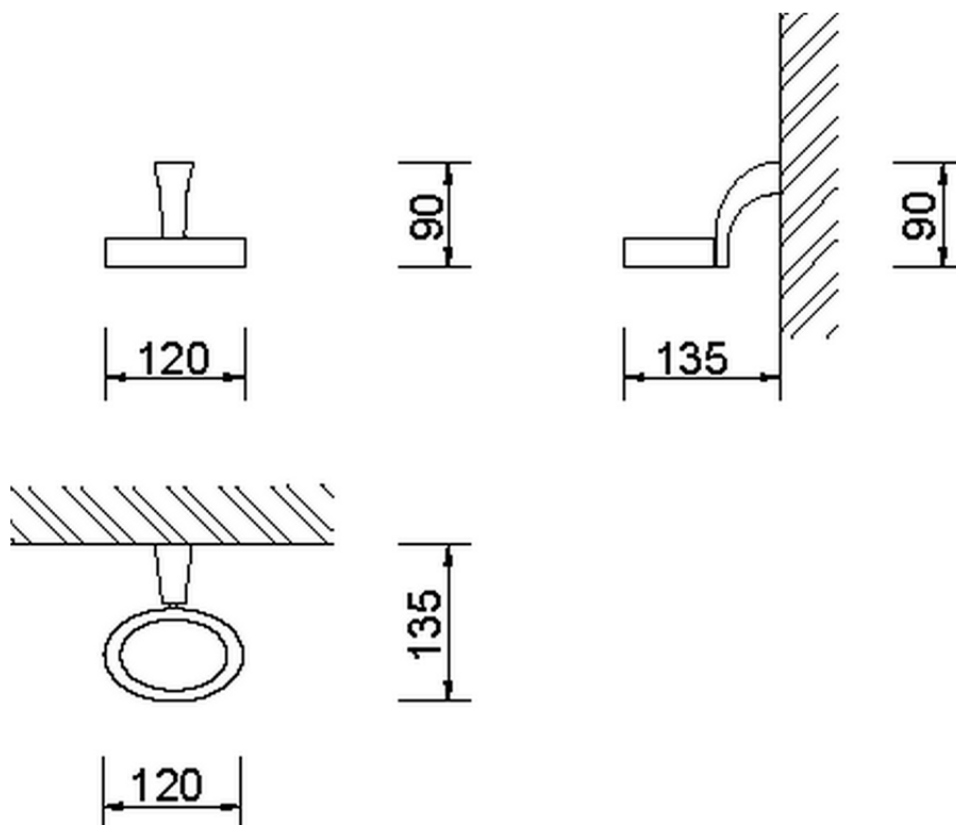

Wall mounted soap-dish BATHROOM ACCESSORIES_AE090600

AE090600

<https://en.cisal.it/wall-mounted-soap-dish-bathroom-accessories-ae090600>

2026-05-19