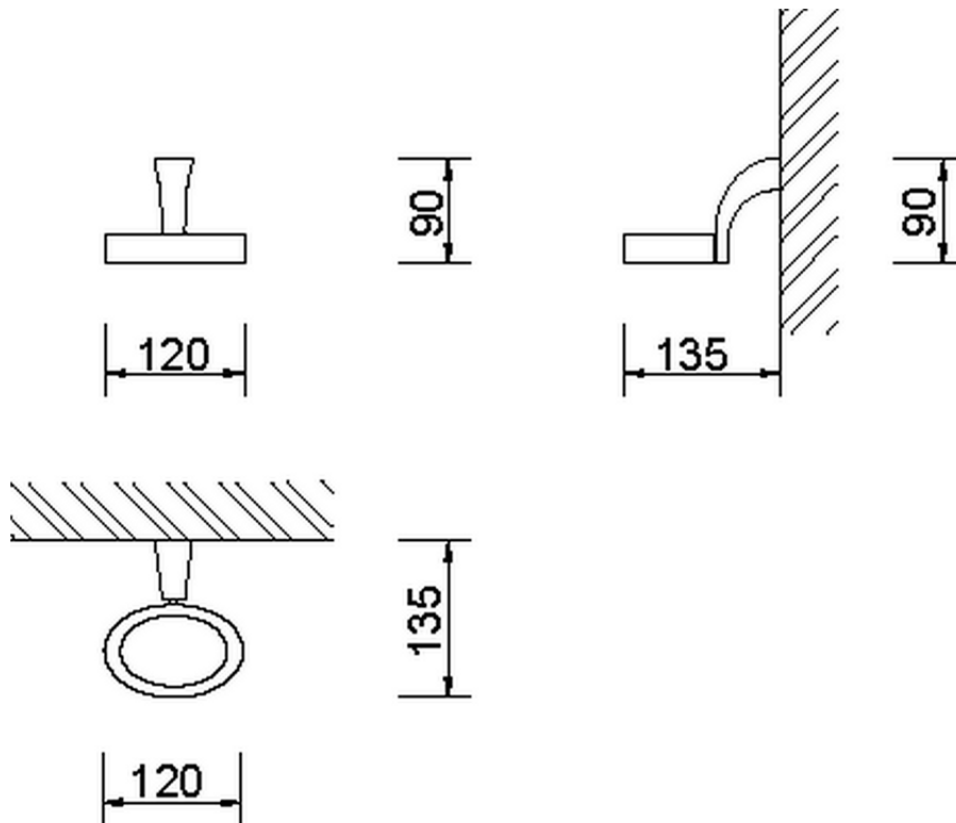

Wall mounted soap-dish BATHROOM ACCESSORIES_AE090600

AE090600

<https://en.cisal.it/wall-mounted-soap-dish-bathroom-accessories-ae090600>

2026-06-08