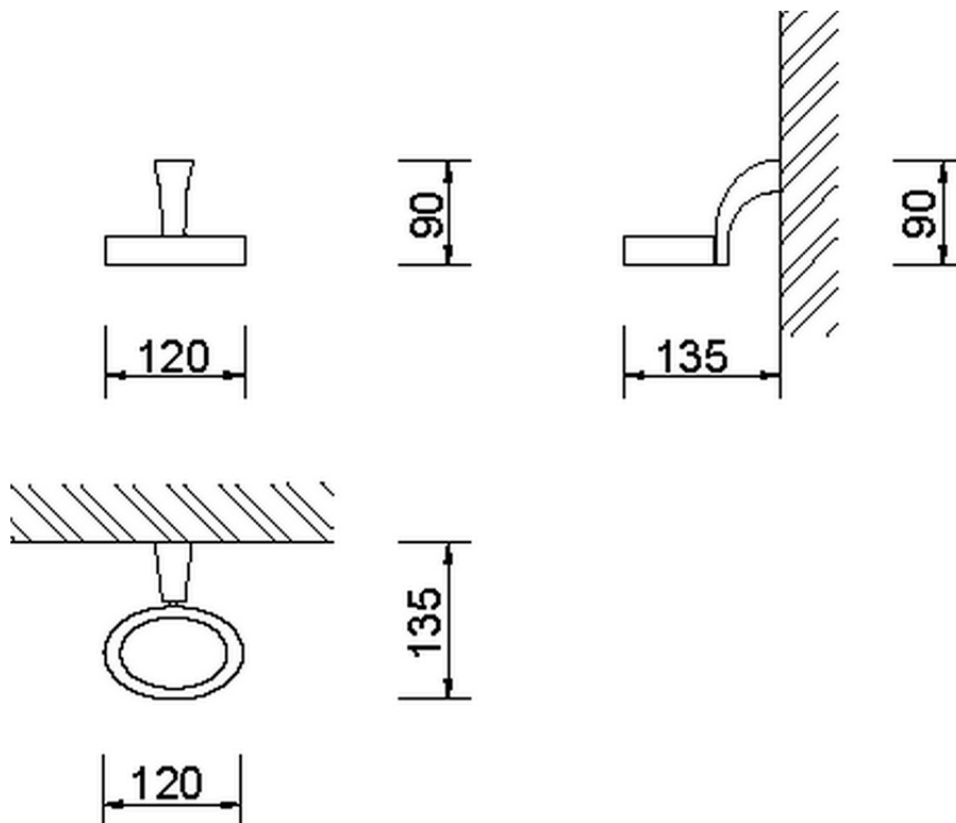

Wall mounted soap-dish BATHROOM ACCESSORIES_AE090600

AE090600

<https://en.cisal.it/wall-mounted-soap-dish-bathroom-accessories-ae090600>

2026-04-08