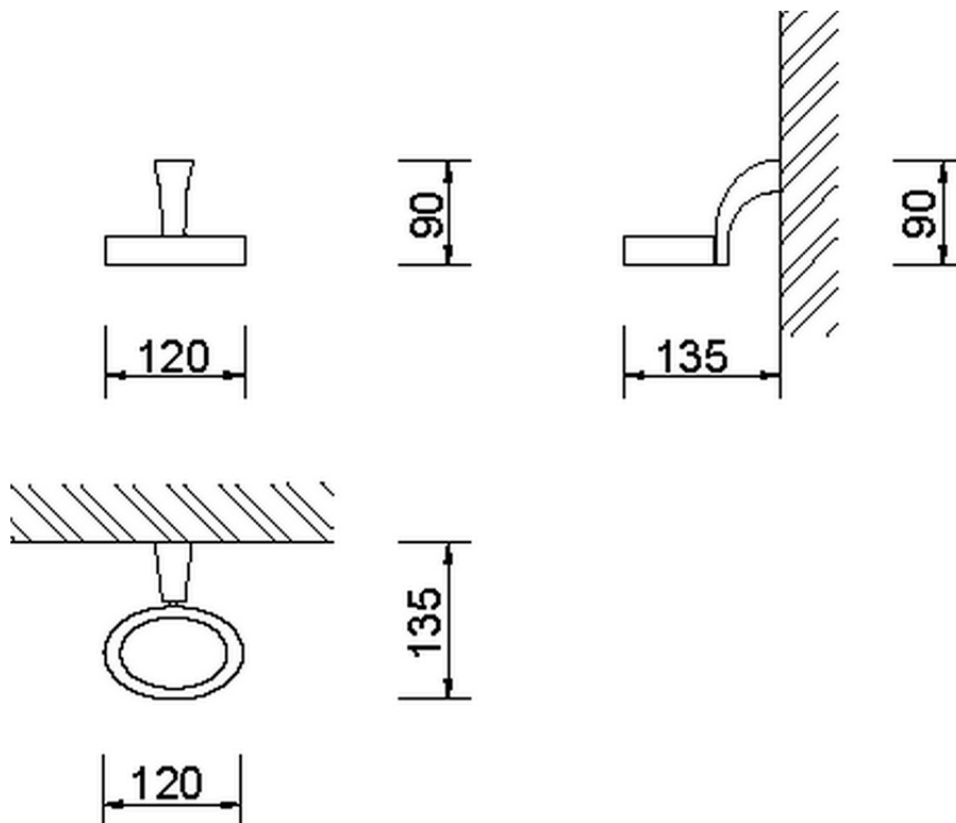

Wall mounted soap-dish BATHROOM ACCESSORIES_AE090600

AE090600

<https://en.cisal.it/wall-mounted-soap-dish-bathroom-accessories-ae090600>

2026-06-29