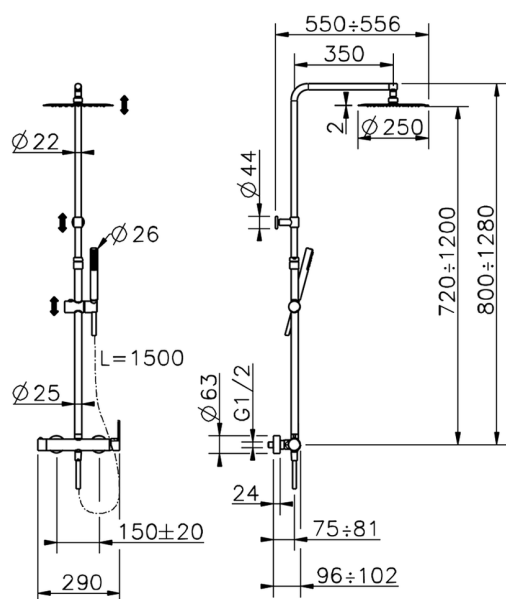

2-function single lever shower set SHOWER COLUMNS_C2004032

MODEL **C2004032**

2-function single lever shower set, 2 outlet deviator, adjustable riser column, sliding shower bracket, ABS D.26 mm minimalistic one spray handshower, 250 mm round showerhead 2 mm thick INOX, 150 cm smooth SILVERFLEX Flexible Hose

AVAILABLE FINISHINGS

CHARACTERISTICS

Single Lever **1**
 Cartridge Spare Parts **ZZ95409000**
35 mm Cartridge

EcoStop

EcoStop feature limits water flow to approximately 50% of maximum output with one point of resistance on setting. Push slightly past the middle stop only when full water output is required. This will save water up to 50%.