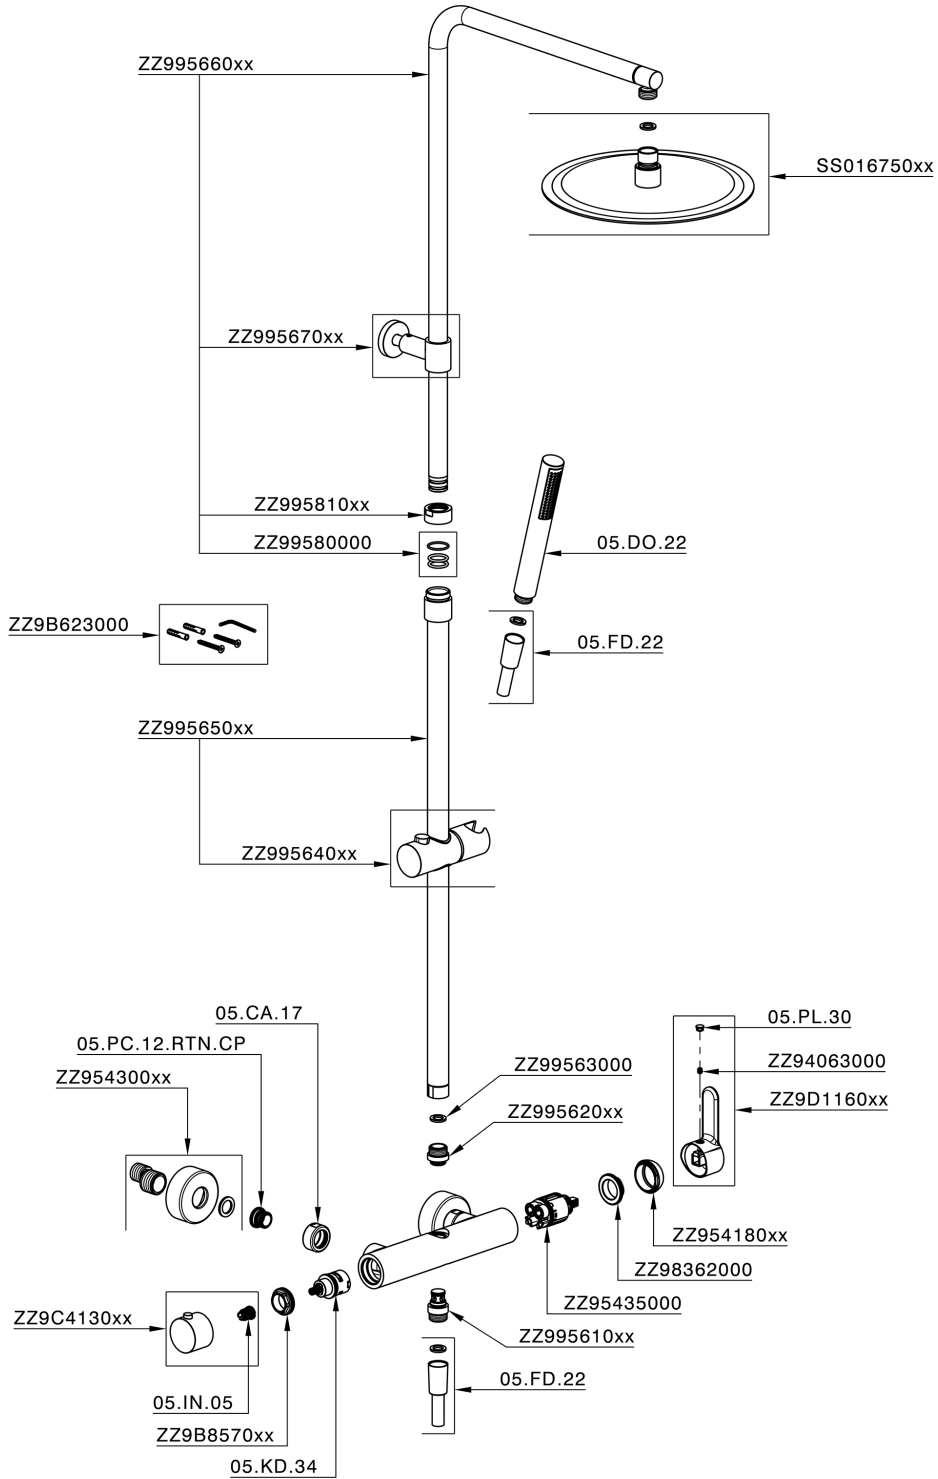

2-function single lever shower set SHOWER COLUMNS_C2004032

C2004032

<https://en.cisal.it/2-function-single-lever-shower-set-shower-columns-c2004032>

2025-04-22