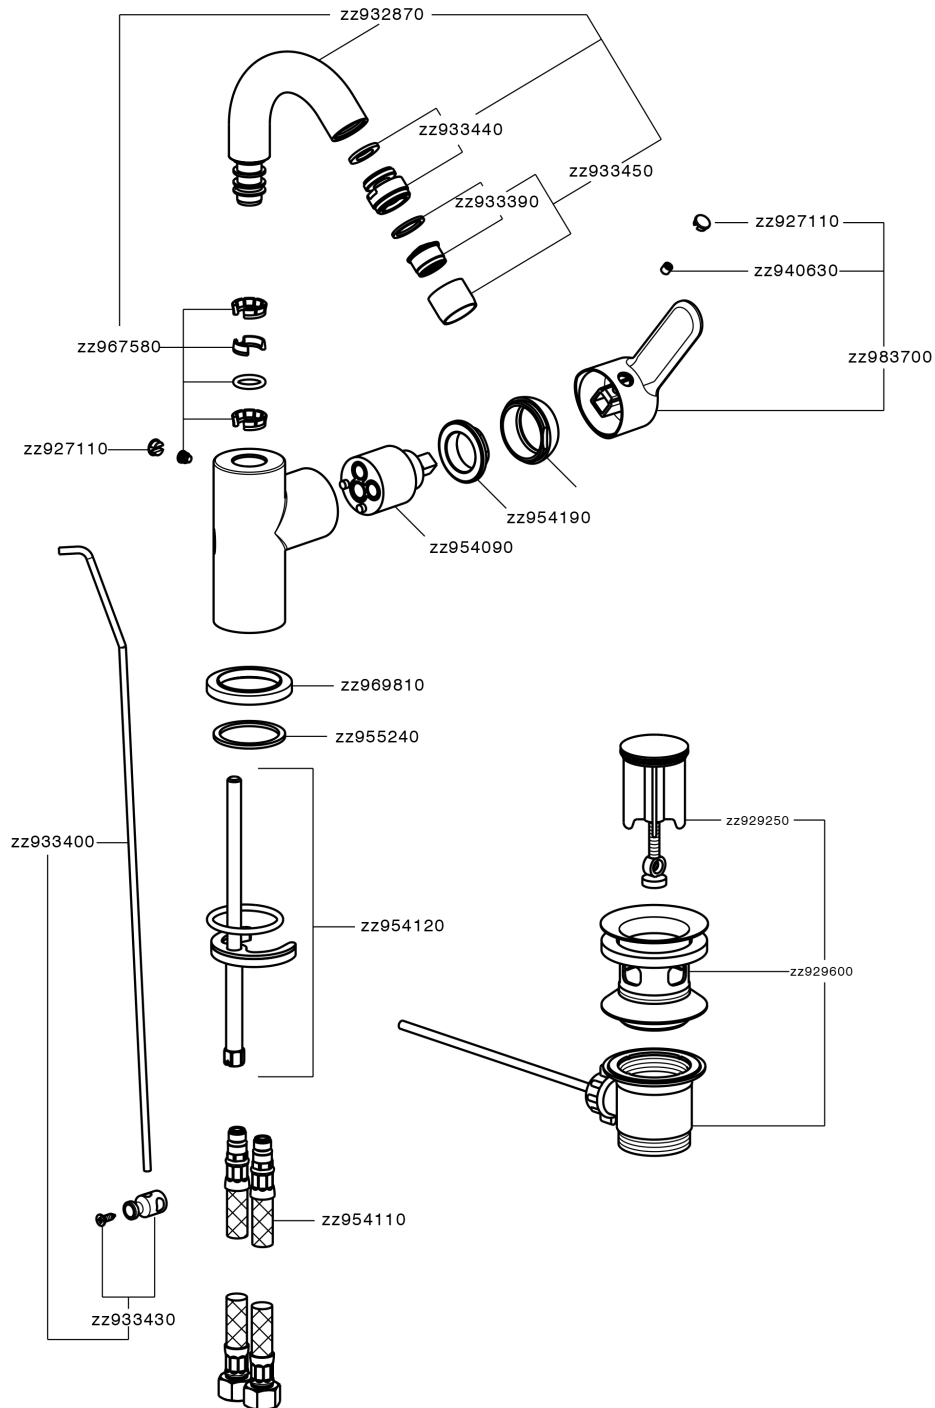

Single lever bidet mixer EnergySave TENDER_C2002555

C2002555

<https://en.cisal.it/single-lever-bidet-mixer-energysave-tender-c2002555>

2026-04-29