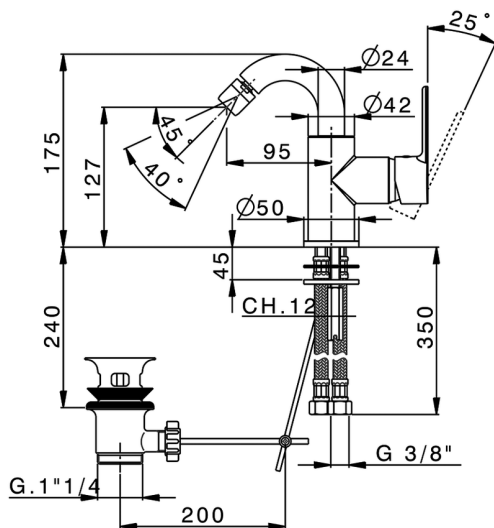

Single lever bidet mixer EnergySave TENDER_C2002555

MODEL **C2002555**

Single lever bidet mixer EnergySave, swivel spout, with 1"1/4 automatic pop-up waste, G.3/8" stainless steel flexible hose

AVAILABLE FINISHINGS

CHARACTERISTICS

Cartridge Spare Parts **ZZ95409000**

35 mm Cartridge

EcoStop

EcoStop feature limits water flow to approximately 50% of maximum output with one point of resistance on setting. Push slightly past the middle stop only when full water output is required. This will save water up to 50%.

EnergySave

Thanks to the EnergySave device, only cold water will be drawn if the lever is operated in the central position, so that the water heater will not be engaged and no hot water wasted, leading to considerable savings in energy and costs. The temperature can be adjusted by rotating the lever to the left, until the desired temperature is reached.