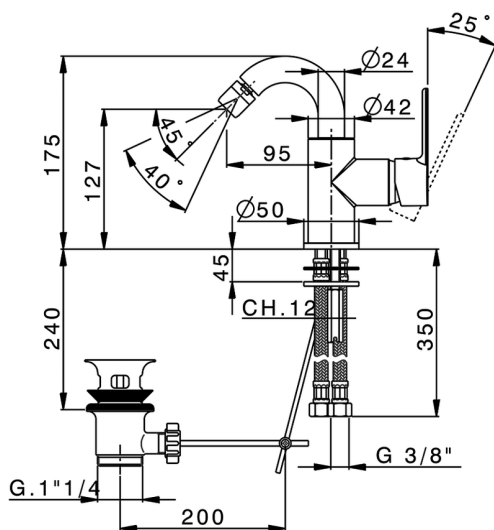

## Single lever bidet mixer EnergySave TENDER\_C2002555

MODEL **C2002555**

Single lever bidet mixer EnergySave, swivel spout, with 1"1/4 automatic pop-up waste, G.3/8" stainless steel flexible hose

AVAILABLE FINISHINGS

CHARACTERISTICS

Cartridge Spare Parts **ZZ95409000**

**35 mm Cartridge**

### EcoStop

EcoStop feature limits water flow to approximately 50% of maximum output with one point of resistance on setting. Push slightly past the middle stop only when full water output is required. This will save water up to 50%.

### EnergySave

Thanks to the EnergySave device, only cold water will be drawn if the lever is operated in the central position, so that the water heater will not be engaged and no hot water wasted, leading to considerable savings in energy and costs. The temperature can be adjusted by rotating the lever to the left, until the desired temperature is reached.