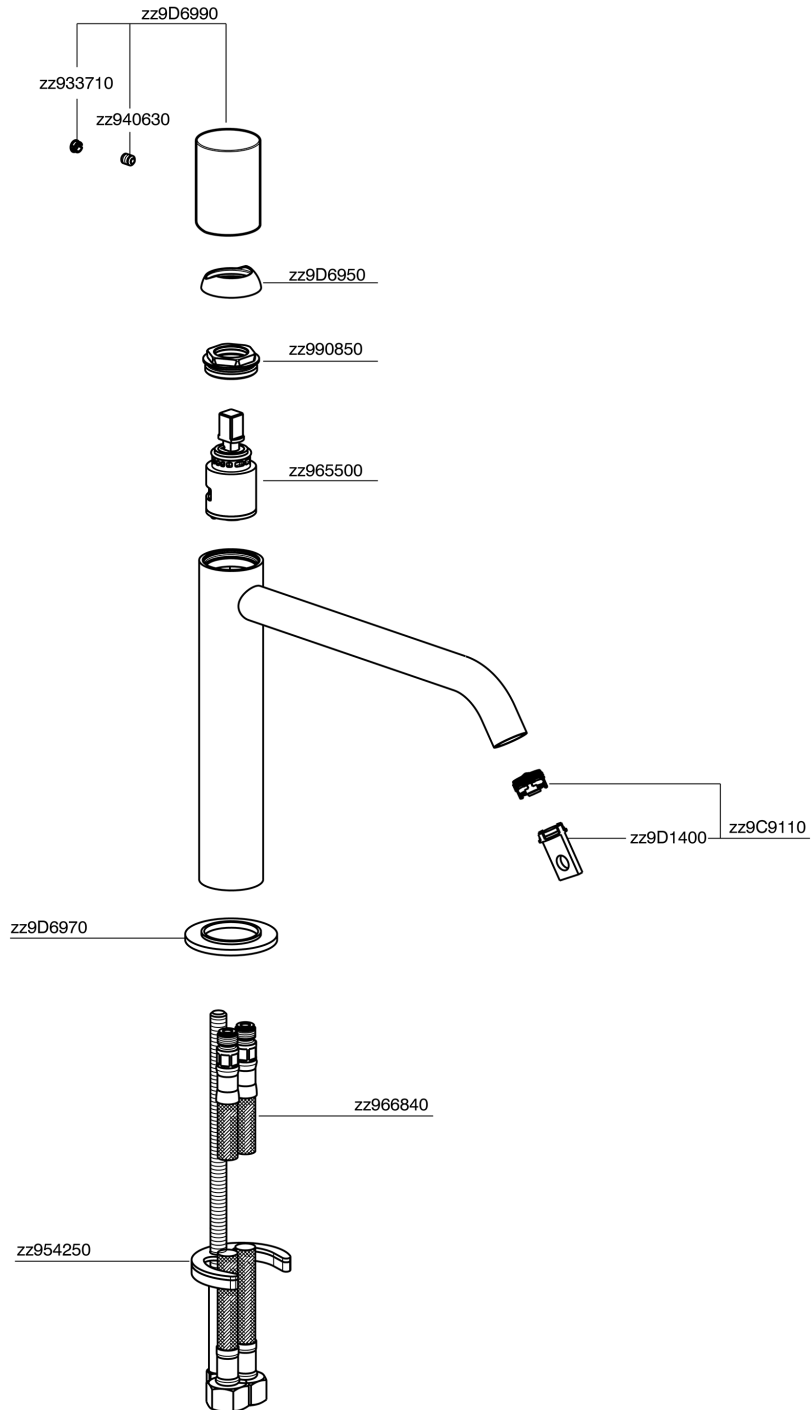

Single lever 'medium' washbasin mixer SMOOTH X32_X3001504

X3001504

<https://en.cisal.it/single-lever-medium-washbasin-mixer-smooth-x32x3001504>

2024-10-18