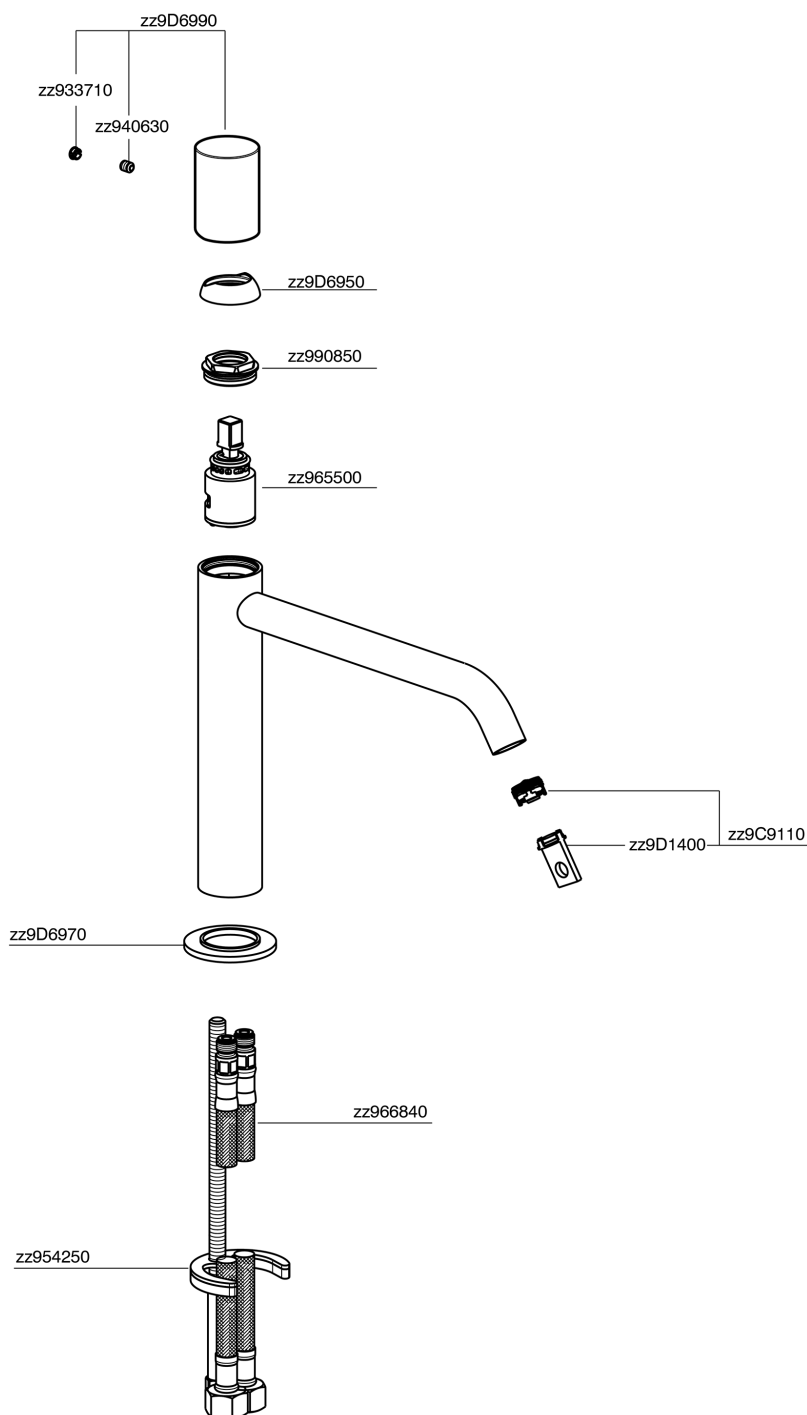

Single lever 'medium' washbasin mixer SMOOTH X32_X3001504

MODEL **X3001504**

Single lever 'medium' washbasin mixer, without automatic pop-up waste, G.3/8" stainless steel flexible hose, with smooth lever, Inox AISI 316L

AVAILABLE FINISHINGS

-  **5H** 5H Dark Brass Brushed
-  **5L** 5L Brushed Black Titanium
-  **5N** 5N Brushed Rose Gold
-  **D1** D1 Brushed Inox

CHARACTERISTICS

Cartridge Spare Parts **ZZ96550000**

25 mm Cartridge

Single lever 'medium' washbasin mixer SMOOTH X32_X3001504

X3001504

<https://en.cisal.it/single-lever-medium-washbasin-mixer-smooth-x32x3001504>

2024-10-18