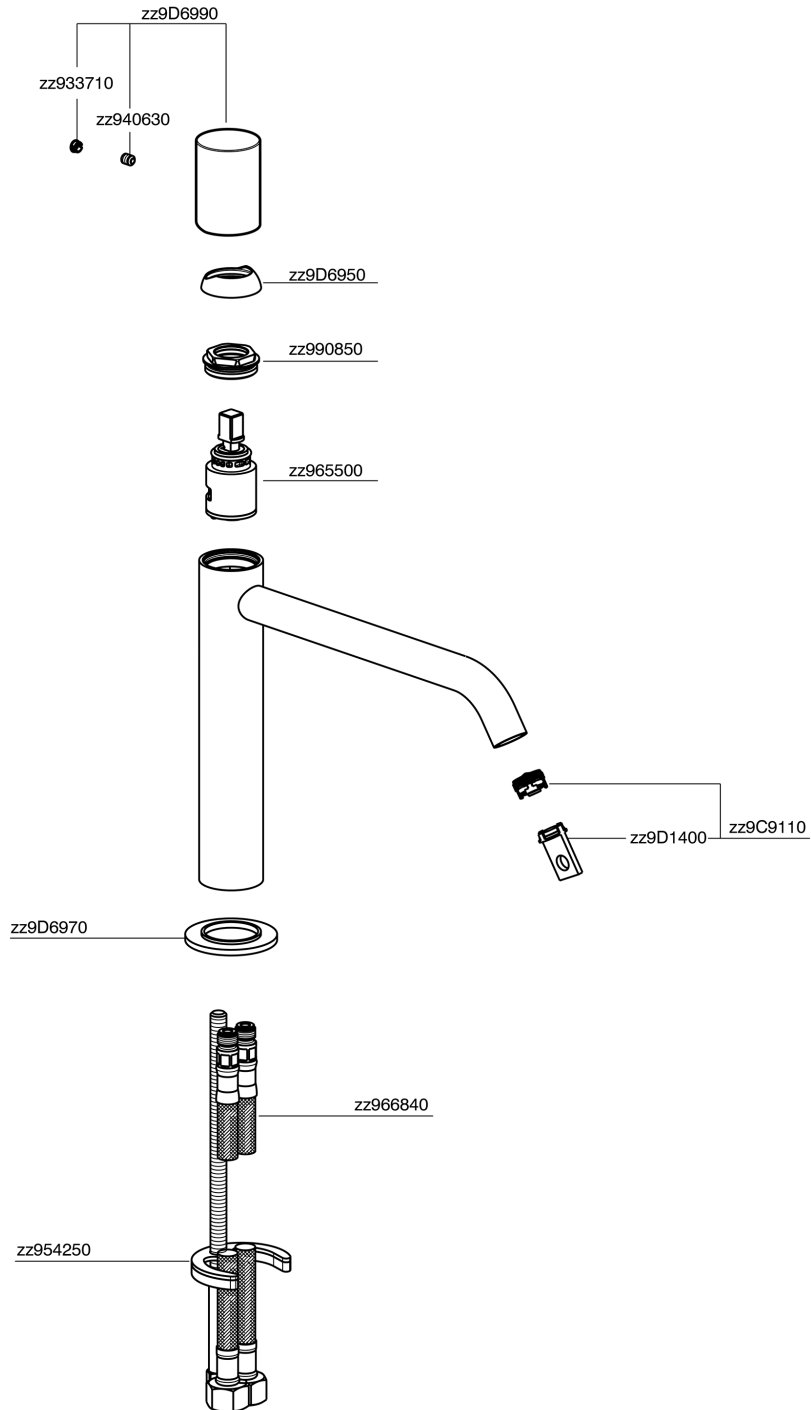

Single lever 'medium' washbasin mixer SMOOTH X32_X3001504

MODEL **X3001504**

Single lever 'medium' washbasin mixer, without automatic pop-up waste, G.3/8" stainless steel flexible hose, with smooth lever, Inox AISI 316L

AVAILABLE FINISHINGS

-  **5H** 5H Dark Brass Brushed
-  **5L** 5L Brushed Black Titanium
-  **5N** 5N Brushed Rose Gold
-  **D1** D1 Brushed Inox

CHARACTERISTICS

Cartridge Spare Parts **ZZ96550000**

25 mm Cartridge

Single lever 'medium' washbasin mixer SMOOTH X32_X3001504

X3001504

<https://en.cisal.it/single-lever-medium-washbasin-mixer-smooth-x32x3001504>

2024-10-18