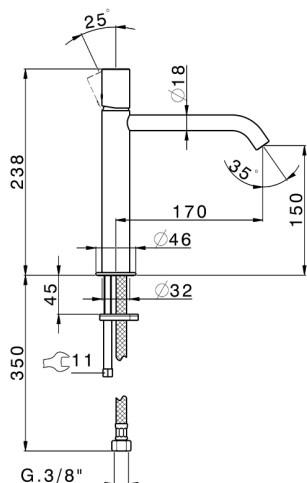

Single lever 'medium' washbasin mixer SMOOTH X32_X3001504

MODEL **X3001504**

Single lever 'medium' washbasin mixer, without automatic pop-up waste, G.3/8" stainless steel flexible hose, with smooth lever, Inox AISI 316L

AVAILABLE FINISHINGS

-  **5H** 5H Dark Brass Brushed
-  **5L** 5L Brushed Black Titanium
-  **5N** 5N Brushed Rose Gold
-  **D1** D1 Brushed Inox

CHARACTERISTICS

Cartridge Spare Parts **ZZ96550000**

25 mm Cartridge

Single lever 'medium' washbasin mixer SMOOTH X32_X3001504

X3001504

<https://en.cisal.it/single-lever-medium-washbasin-mixer-smooth-x32x3001504>

2024-10-18