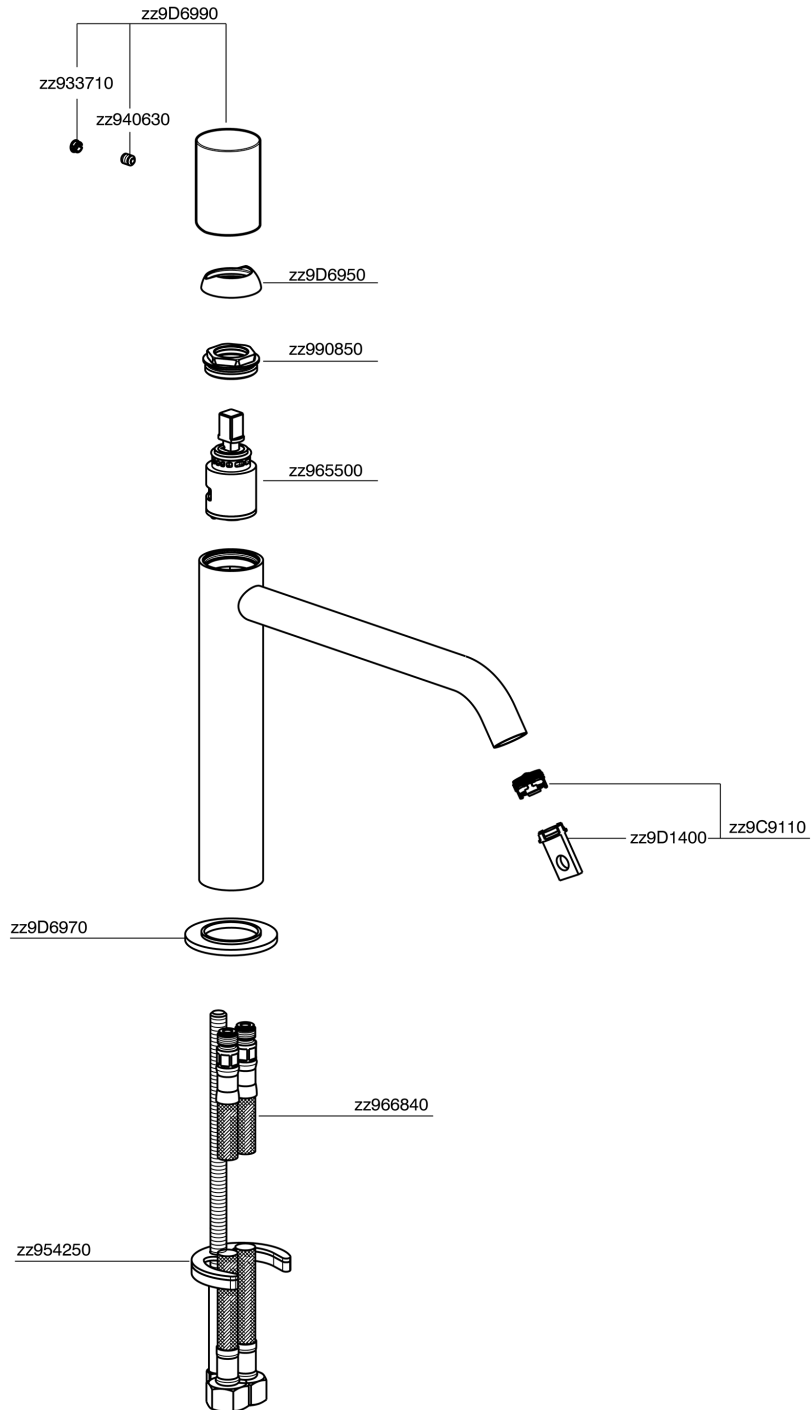

## Single lever 'medium' washbasin mixer SMOOTH X32\_X3001504

X3001504

<https://en.cisal.it/single-lever-medium-washbasin-mixer-smooth-x32x3001504>

2024-10-18