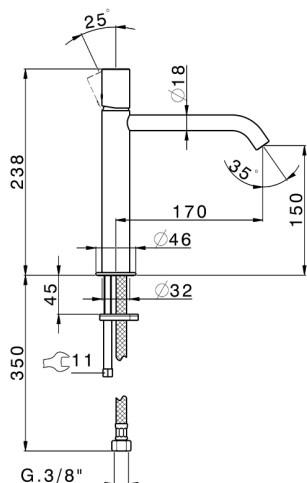

## Single lever 'medium' washbasin mixer SMOOTH X32\_X3001504

MODEL **X3001504**

Single lever 'medium' washbasin mixer, without automatic pop-up waste, G.3/8" stainless steel flexible hose, with smooth lever, Inox AISI 316L

### CHARACTERISTICS

Cartridge Spare Parts **ZZ96550000**

**25 mm Cartridge**

## Single lever 'medium' washbasin mixer SMOOTH X32\_X3001504

X3001504

<https://en.cisal.it/single-lever-medium-washbasin-mixer-smooth-x32x3001504>

2024-10-18