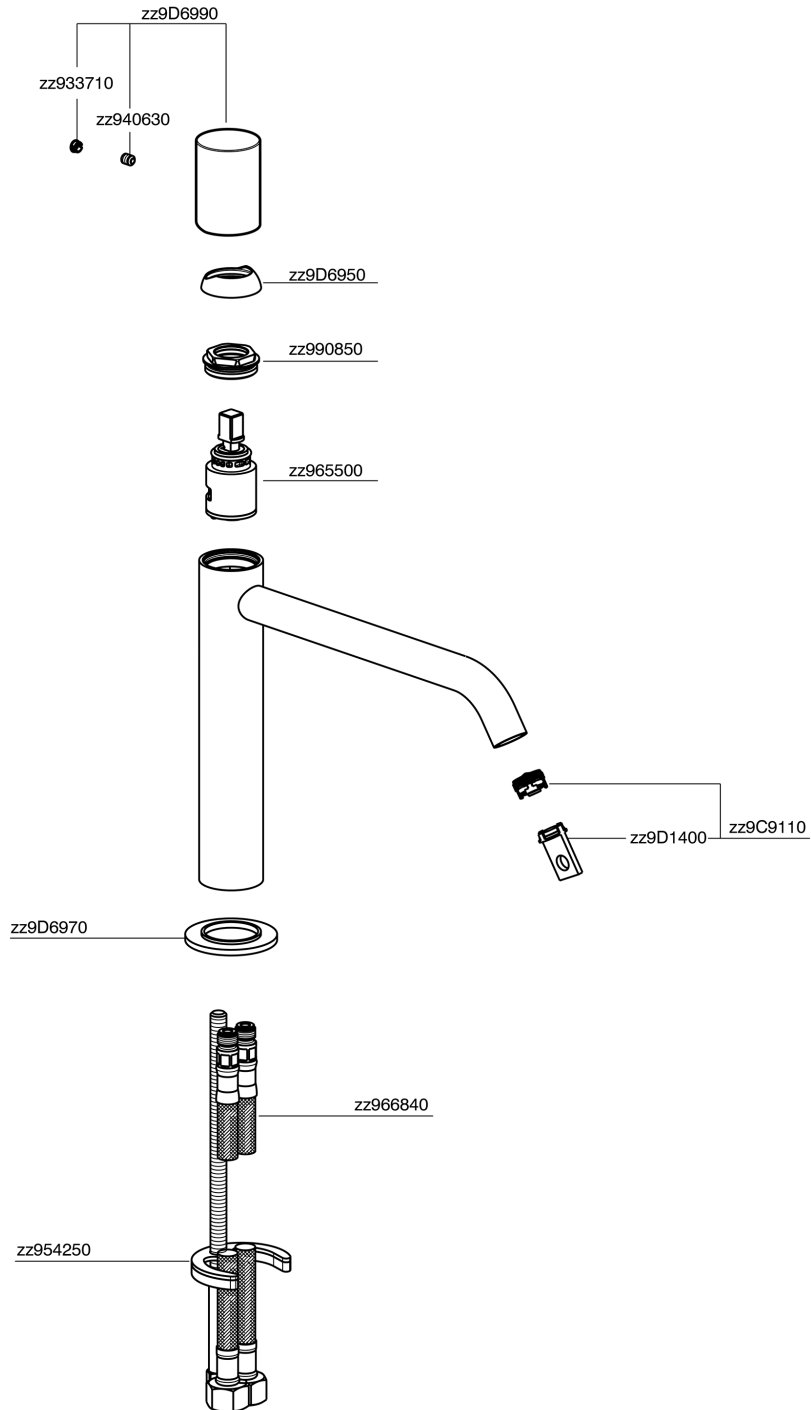

## Single lever 'medium' washbasin mixer SMOOTH X32\_X3001504

MODEL **X3001504**

Single lever 'medium' washbasin mixer, without automatic pop-up waste, G.3/8" stainless steel flexible hose, with smooth lever, Inox AISI 316L

### CHARACTERISTICS

Cartridge Spare Parts **ZZ96550000**

**25 mm Cartridge**

## Single lever 'medium' washbasin mixer SMOOTH X32\_X3001504

X3001504

<https://en.cisal.it/single-lever-medium-washbasin-mixer-smooth-x32x3001504>

2024-10-18