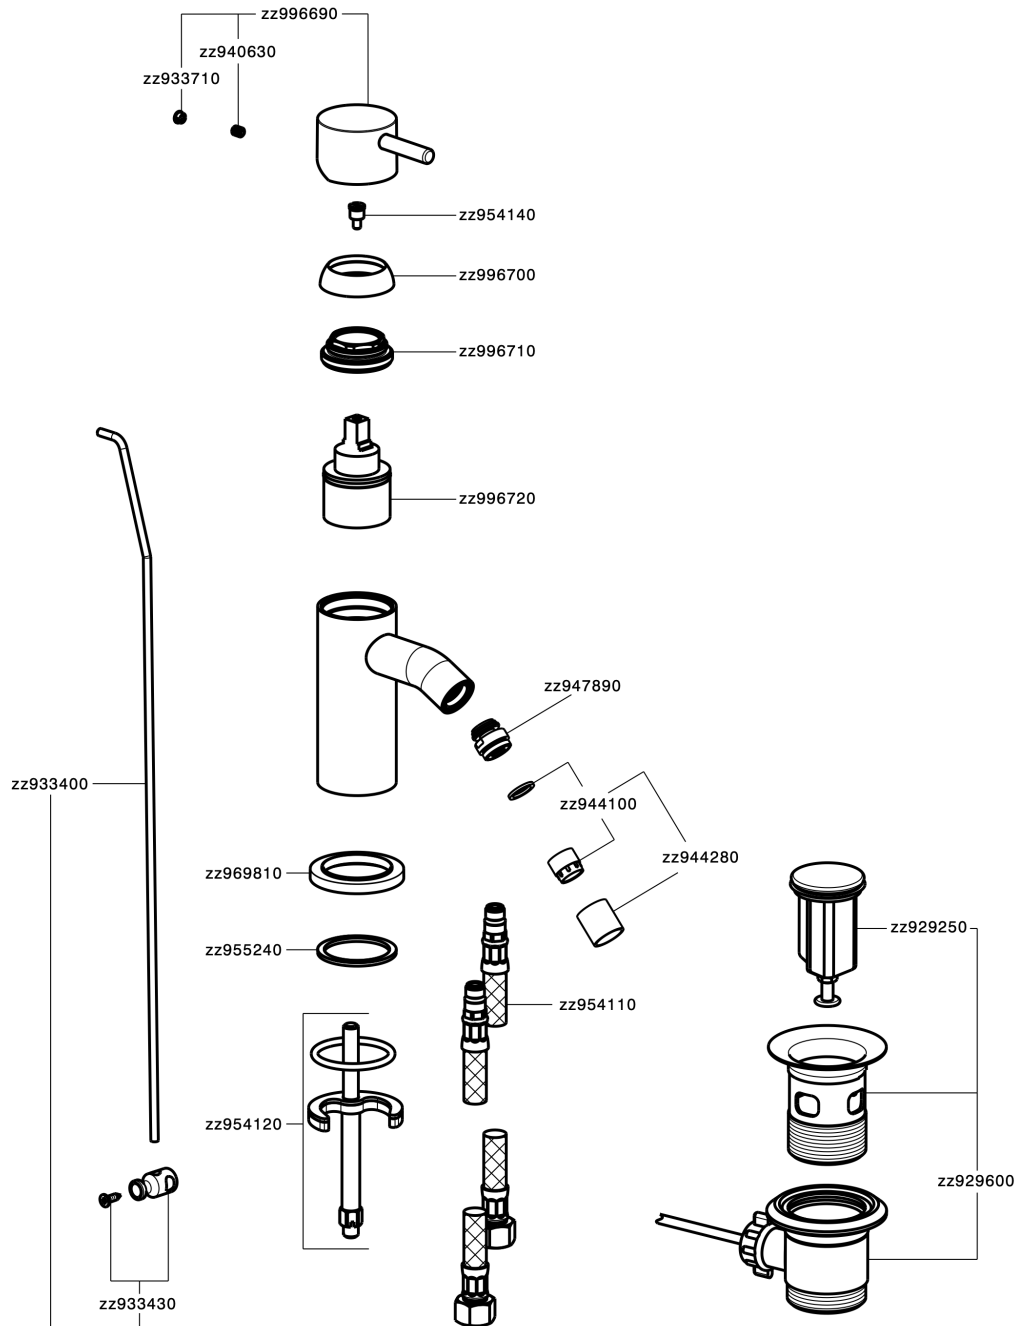

Single lever bidet mixer NUOVA LESS_LN000550

MODEL **LN000550**

Single lever bidet mixer, with 1"1/4 automatic pop-up waste, G.3/8" stainless steel flexible hoses

AVAILABLE FINISHINGS

-  **21** 21 Chrome
-  **2F** 2F Brushed Nickel
-  **40** 40 Matt Black
-  **4Q** 4Q Matt White

CHARACTERISTICS

Cartridge Spare Parts **ZZ99672000**

35 mm Cartridge

EcoStop

EcoStop feature limits water flow to approximately 50% of maximum output with one point of resistance on setting. Push slightly past the middle stop only when full water output is required. This will save water up to 50%.

Single lever bidet mixer NUOVA LESS_LN000550

LN000550

<https://en.cisal.it/single-lever-bidet-mixer-nuova-less-ln000550>

2025-04-24