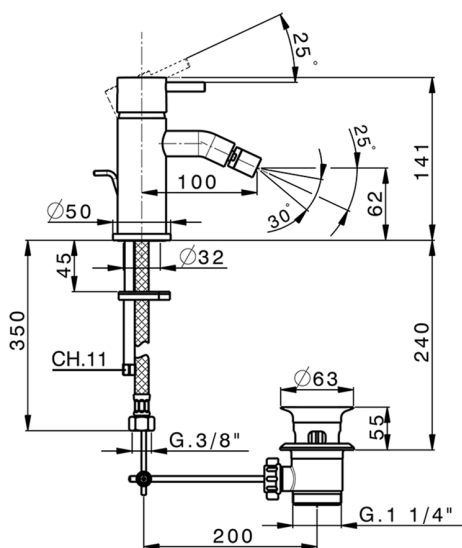

Single lever bidet mixer NUOVA LESS_LN000550

MODEL **LN000550**

Single lever bidet mixer, with 1"1/4 automatic pop-up waste, G.3/8" stainless steel flexible hoses

AVAILABLE FINISHINGS

-  **21** 21 Chrome
-  **2F** 2F Brushed Nickel
-  **40** 40 Matt Black
-  **4Q** 4Q Matt White

CHARACTERISTICS

Cartridge Spare Parts **ZZ99672000**

35 mm Cartridge

EcoStop

EcoStop feature limits water flow to approximately 50% of maximum output with one point of resistance on setting. Push slightly past the middle stop only when full water output is required. This will save water up to 50%.

Single lever bidet mixer NUOVA LESS_LN000550

LN000550

<https://en.cisal.it/single-lever-bidet-mixer-nuova-less-ln000550>

2025-04-24