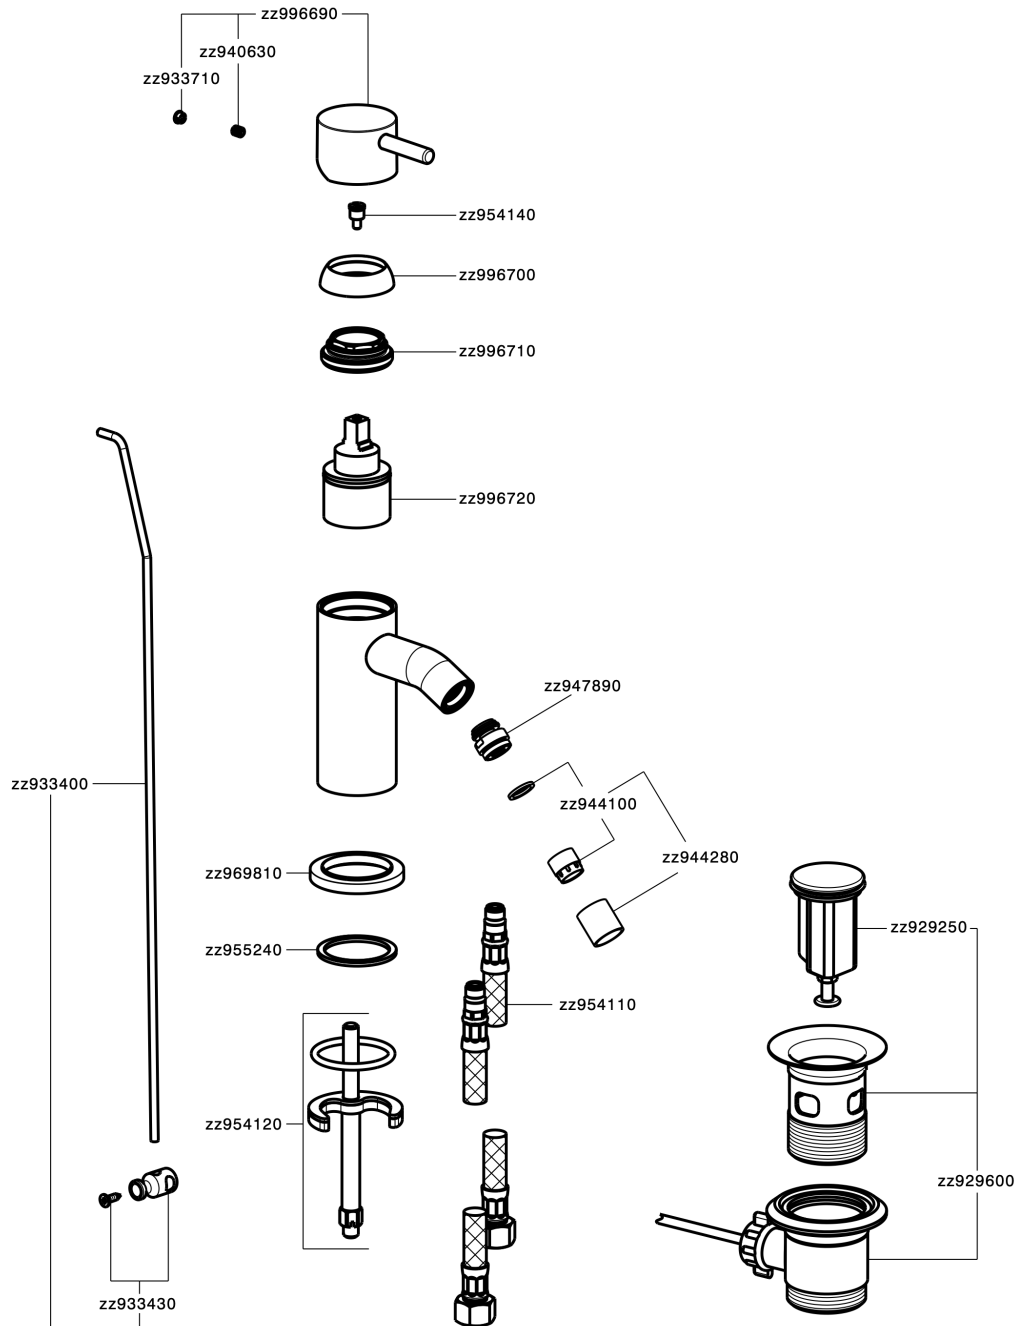

Single lever bidet mixer NUOVA LESS_LN000550

LN000550

<https://en.cisal.it/single-lever-bidet-mixer-nuova-less-ln000550>

2025-04-24