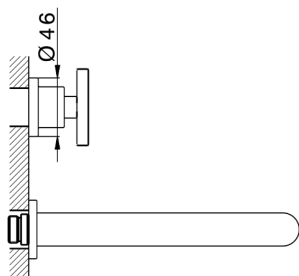

Exposed part for concealed washbasin mixer GRACE_MN013510

MODEL **MN013510**

Exposed part for concealed washbasin mixer, without concealed part, for item ZA033511

AVAILABLE FINISHINGS

-  **21** 21 Chrome
-  **2F** 2F Brushed Nickel
-  **2W** 2W Brushed Gold
-  **5H** 5H Dark Brass Brushed
-  **5L** 5L Brushed Black Titanium
-  **6T** 6T Chrome/Matt Black

CHARACTERISTICS

Installation **Concealed**
 Required concealed parts **ZA033511**

Concealed washbasin mixer CONCEALED_ZA033511

MODEL **ZA033511**

Concealed washbasin mixer, right headvalve - left headvalve