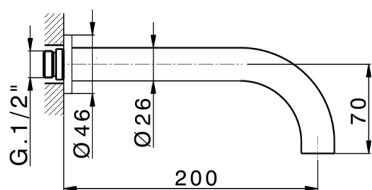

Exposed part for concealed washbasin mixer GRACE_MN013510

MODEL **MN013510**

Exposed part for concealed washbasin mixer, without concealed part, for item ZA033511

AVAILABLE FINISHINGS

-  **21** 21 Chrome
-  **2F** 2F Brushed Nickel
-  **2W** 2W Brushed Gold
-  **5H** 5H Dark Brass Brushed
-  **5L** 5L Brushed Black Titanium
-  **6T** 6T Chrome/Matt Black

CHARACTERISTICS

Installation **Concealed**
 Required concealed parts **ZA033511**

Concealed washbasin mixer CONCEALED_ZA033511

MODEL **ZA033511**

Concealed washbasin mixer, right headvalve - left headvalve