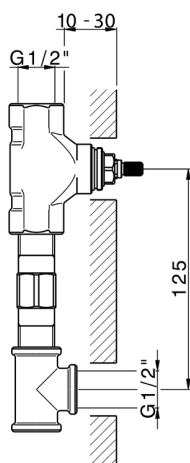

Exposed part for concealed washbasin mixer GRACE_MN013510

MODEL **MN013510**

Exposed part for concealed washbasin mixer, without concealed part, for item ZA033511

AVAILABLE FINISHINGS

-  **21** 21 Chrome
-  **2F** 2F Brushed Nickel
-  **2W** 2W Brushed Gold
-  **5H** 5H Dark Brass Brushed
-  **5L** 5L Brushed Black Titanium
-  **6T** 6T Chrome/Matt Black

CHARACTERISTICS

Installation **Concealed**
 Required concealed parts **ZA033511**

Concealed washbasin mixer CONCEALED_ZA033511

MODEL **ZA033511**

Concealed washbasin mixer, right headvalve - left headvalve

AVAILABLE FINISHINGS

 **04** 04 Without finishing

CHARACTERISTICS

Concealed **1**

2024-10-23