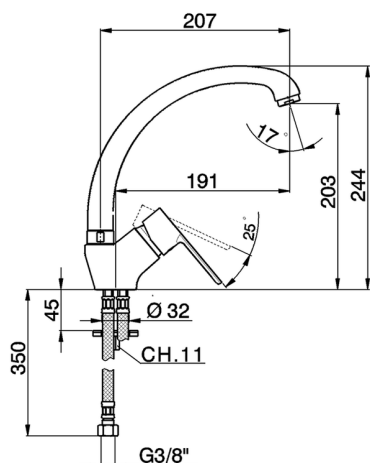

Single lever sink mixer KITCHEN_C2000520

MODEL **C2000520**

Single lever sink mixer, swivel spout, G.3/8" stainless steel flexible hoses

AVAILABLE FINISHINGS

21 21 Chrome

CHARACTERISTICS

Cartridge Spare Parts **ZZ95409000**

35 mm Cartridge

EcoStop

EcoStop feature limits water flow to approximately 50% of maximum output with one point of resistance on setting. Push slightly past the middle stop only when full water output is required. This will save water up to 50%.

Single lever sink mixer KITCHEN_C2000520

C2000520

<https://en.cisal.it/single-lever-sink-mixer-kitchen-c2000520>

2024-12-22