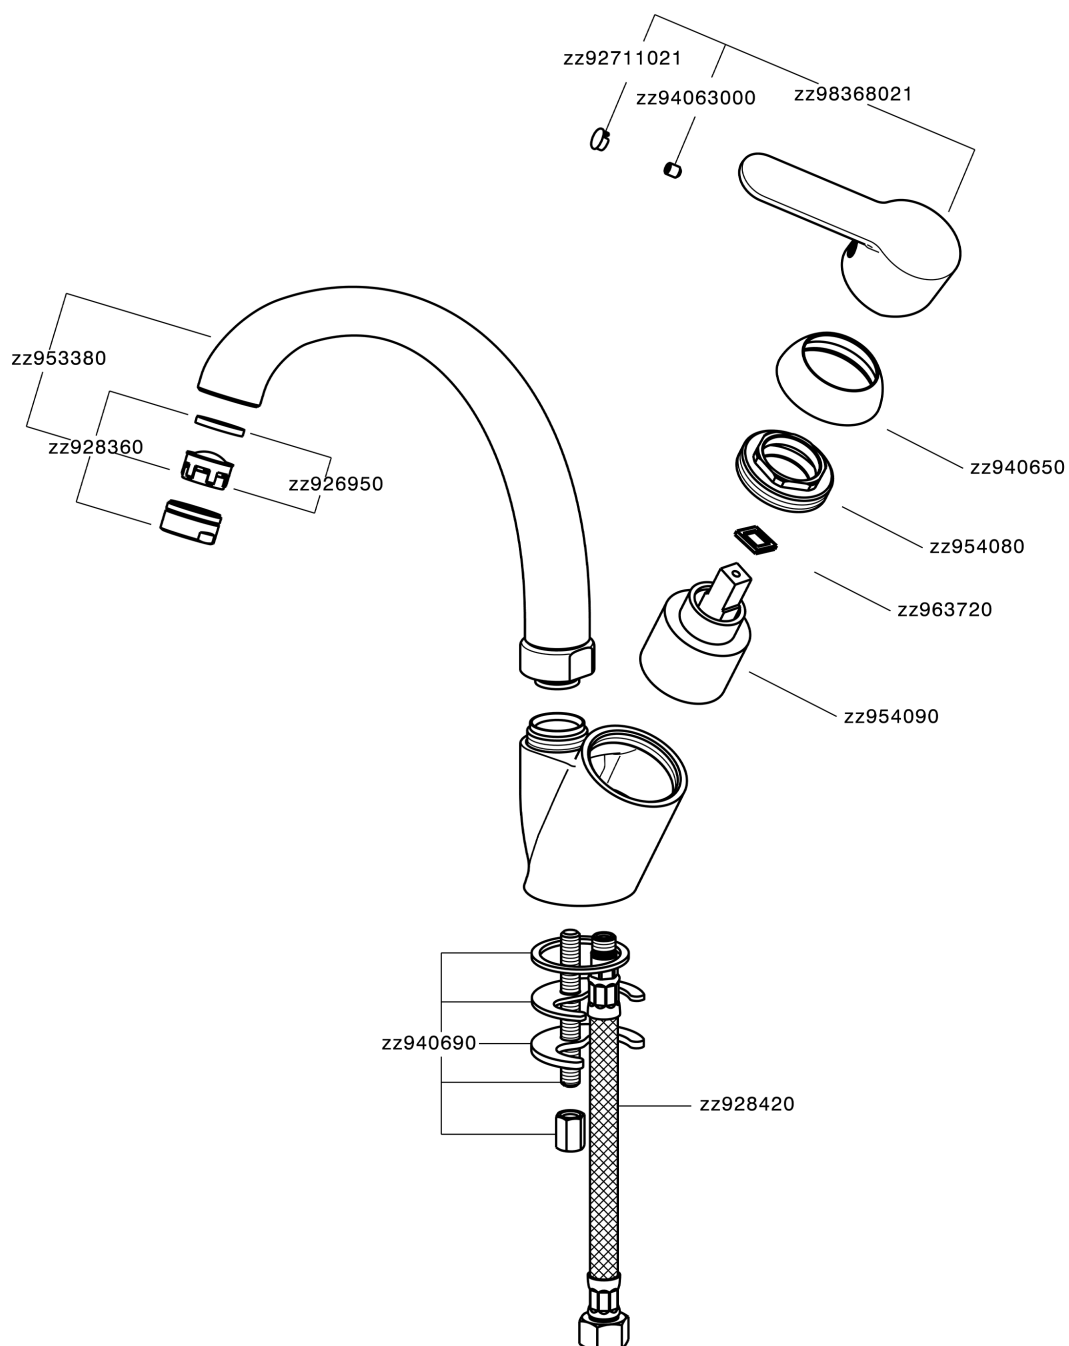

Single lever sink mixer KITCHEN_C2000520

MODEL **C2000520**

Single lever sink mixer, swivel spout, G.3/8" stainless steel flexible hoses

AVAILABLE FINISHINGS

21 21 Chrome

CHARACTERISTICS

Cartridge Spare Parts **ZZ95409000**

35 mm Cartridge

EcoStop

EcoStop feature limits water flow to approximately 50% of maximum output with one point of resistance on setting. Push slightly past the middle stop only when full water output is required. This will save water up to 50%.

Single lever sink mixer KITCHEN_C2000520

C2000520

<https://en.cisal.it/single-lever-sink-mixer-kitchen-c2000520>

2024-12-22